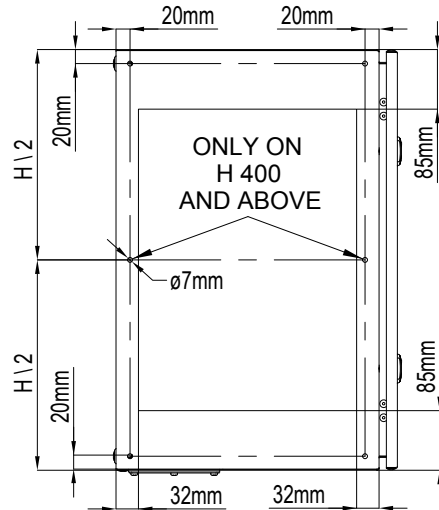

CK01

Ref.	Pic.	Qty.
A	M6x20	6
B	M6	6
C	M6	6

CK01

	 x4	 x2	 30 x4	 50 x8	 75 x2	 85 x2	 100 x8	 200 x6
ENCLOSURE HEIGHT								
300	4x							2x
350	4x			2x				2x
400	4x	2x					4x	
500	4x	2x		4x			4x	
600	4x	2x						4x
700	4x	2x		4x				4x
800	4x	2x					4x	4x
1000	4x	2x					4x	6x
1200	4x	2x		8x			4x	6x
ENCLOSURE DEPTH								
150			2x					
210						2x		
260				2x		2x		
300					2x		2x	
400					2x		4x	