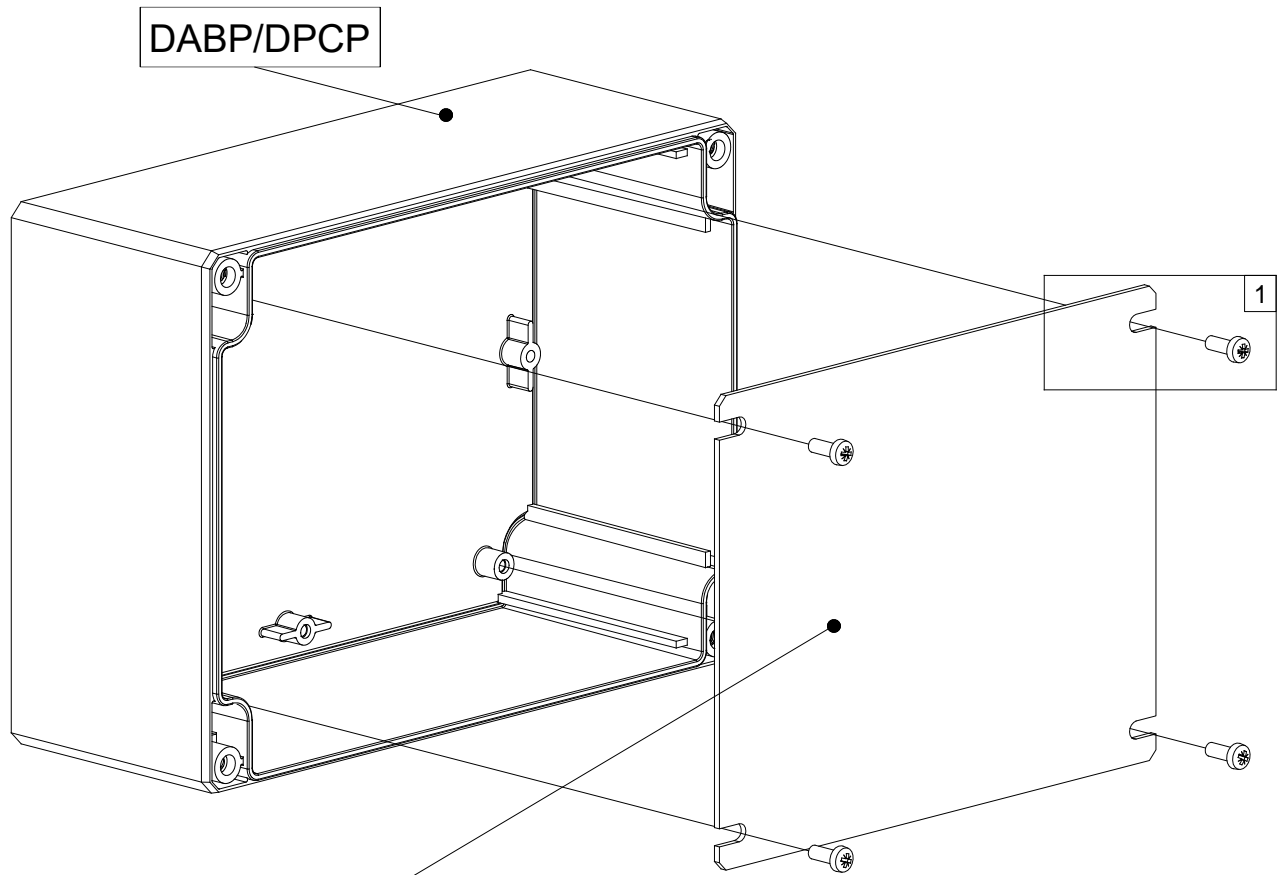

# DMP

Ref.	Pic.	Qty.
A	WN1411 3x7	2-6

Torque  
DABP 0.6 Nm  
DPCP 0.8 Nm