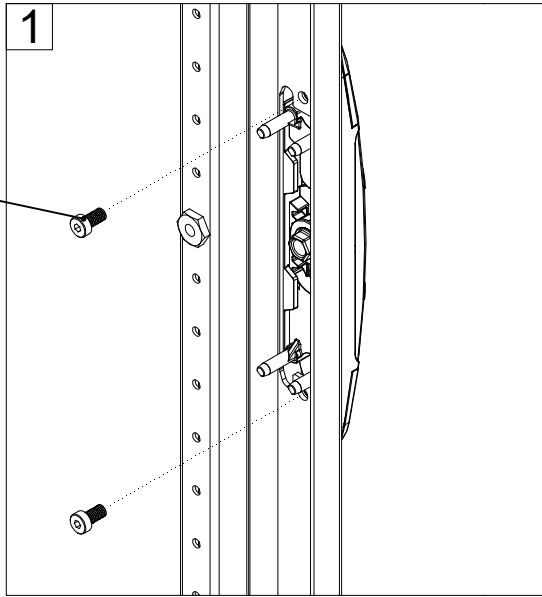

DNSS

Ref.	Pic.	Qty.
A	M5x10	2
B	M5	4

Metal Guider

DNSS/DNMKS

H	A
1100	175
1400	325
1600	425
1800	525
2000	625
2200	725