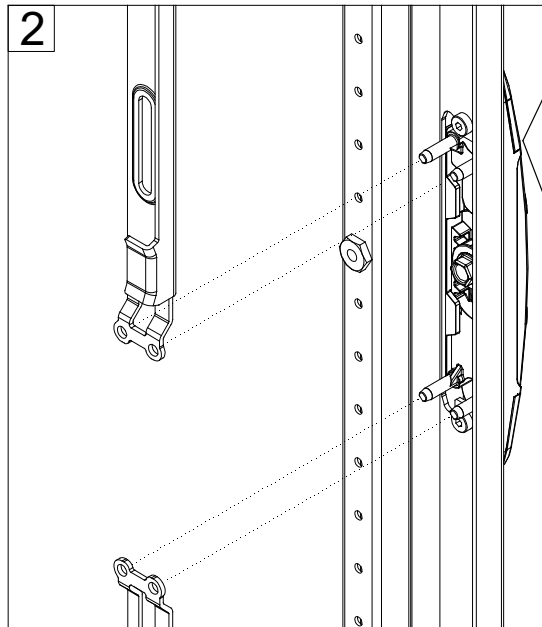

DNSS

Ref.	Pic.	Qty.
A	M5x10	2
B	M5	4

Metal Guider

DNSS/DNMKS

H	A
1100	175
1400	325
1600	425
1800	525
2000	625
2200	725