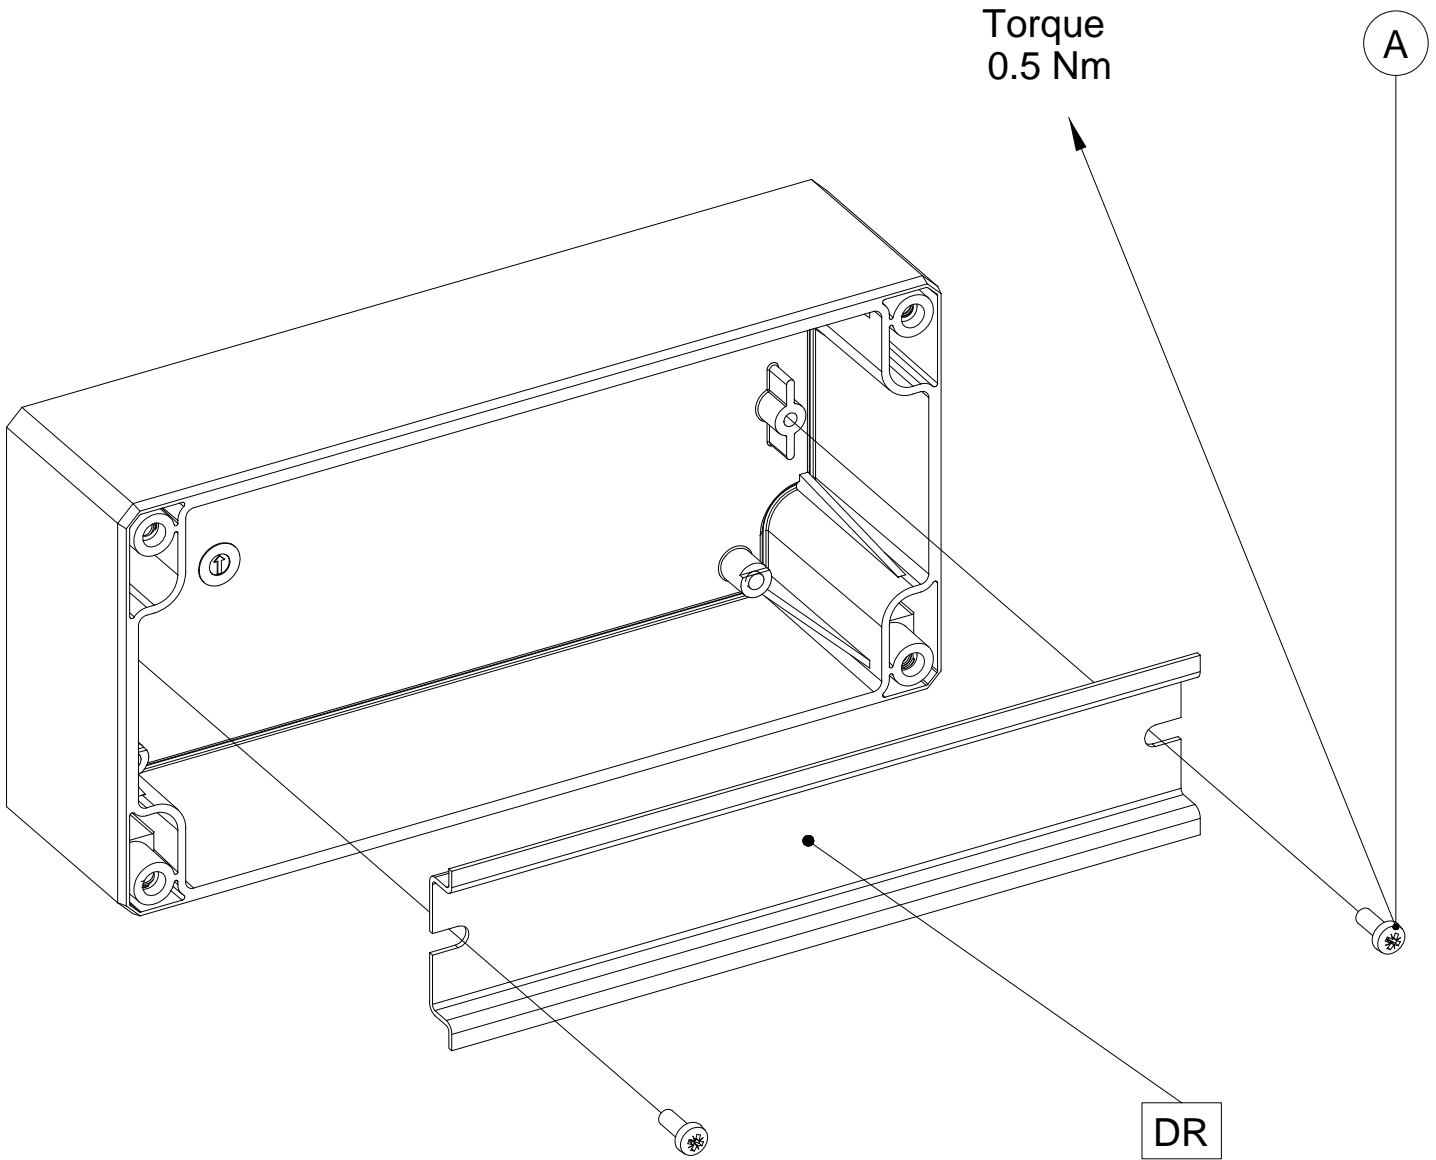

DR

Ref.	Pic.	Qty.
A	 M3x8	2
B		1

DIN rail 35 mm for DABP/DPCP boxes