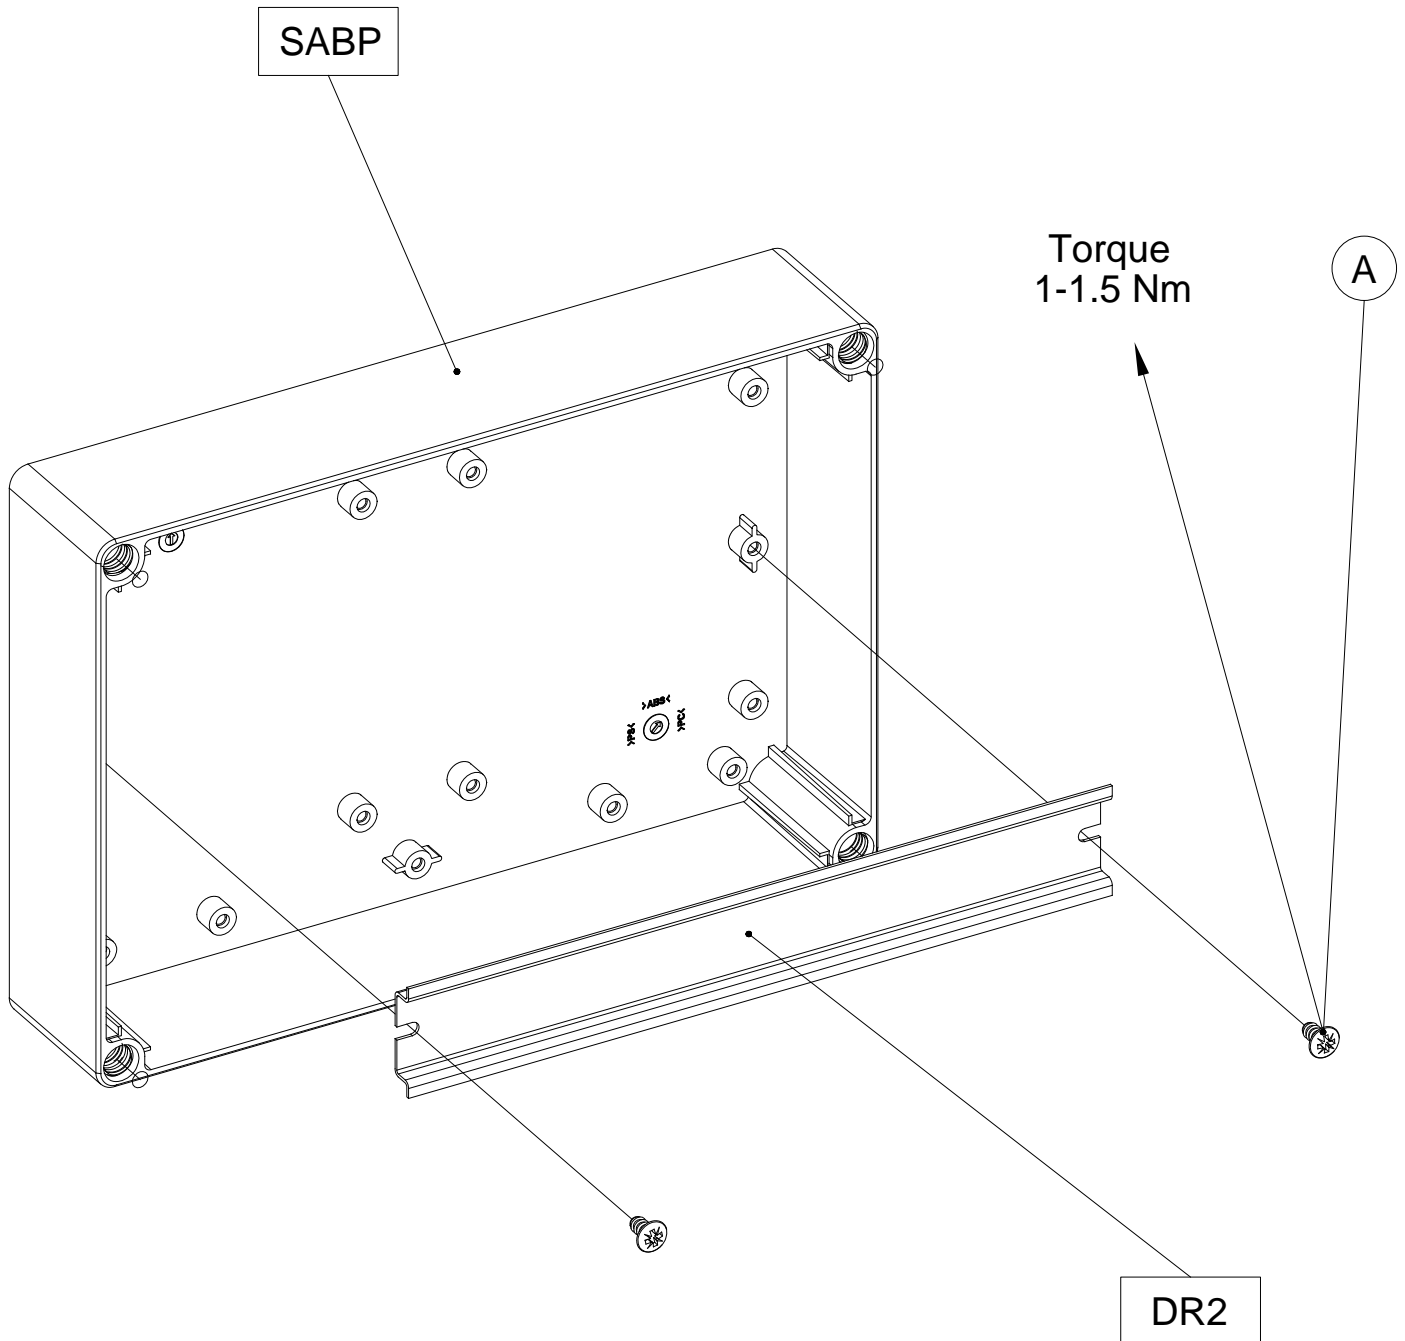

DR2

Ref.	Pic.	Qty.
A	 M4x8	2
B		1

DIN rail 35 mm for SABP boxes