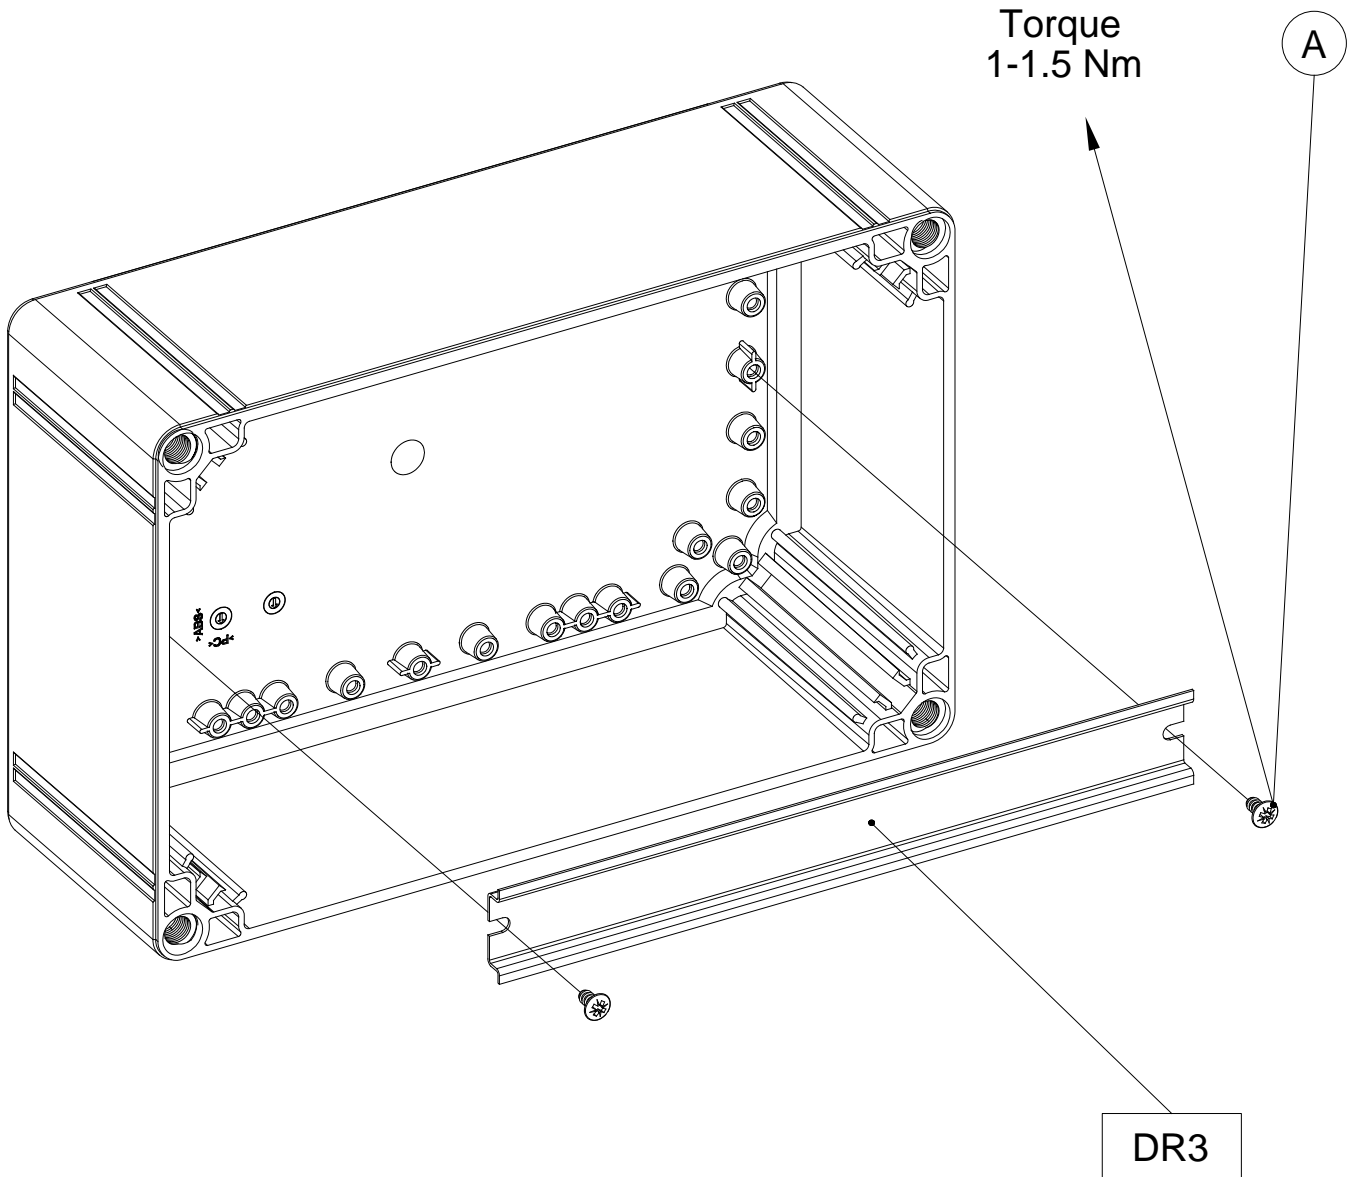

DR3

Ref.	Pic.	Qty.
A	 M4x8	2
B		1

DIN rail 35 mm for OABP/OPCP boxes