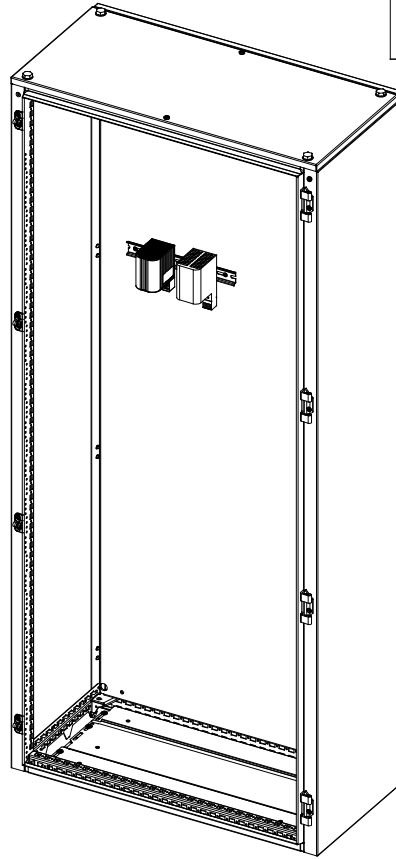

# ECH(T)

Ref.	Pic.	Qty.
A	M4x8	2
B	35 mm DIN rail	1

Compact heater without thermostat

Compact heater with thermostat