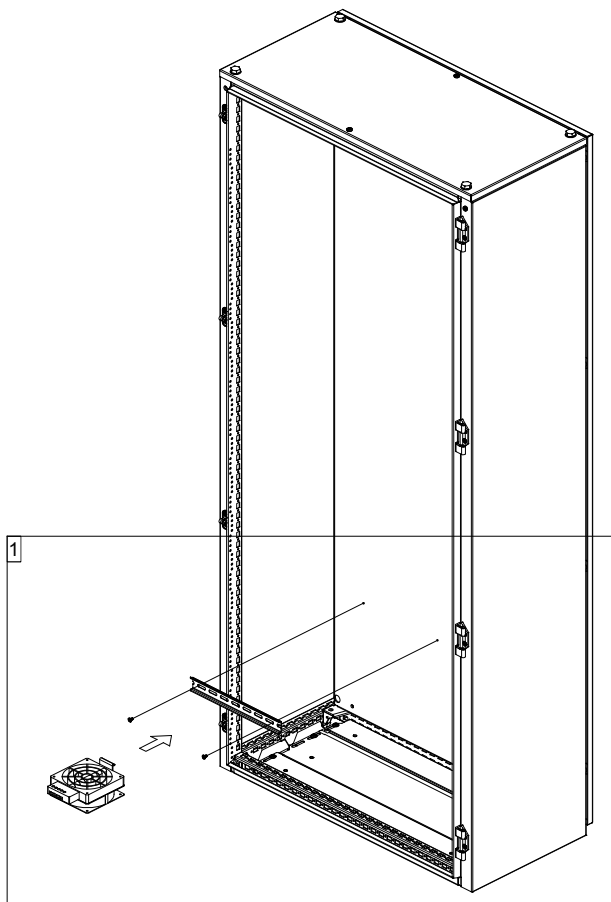

# EHV

Mounting clip for 35 mm DIN rail