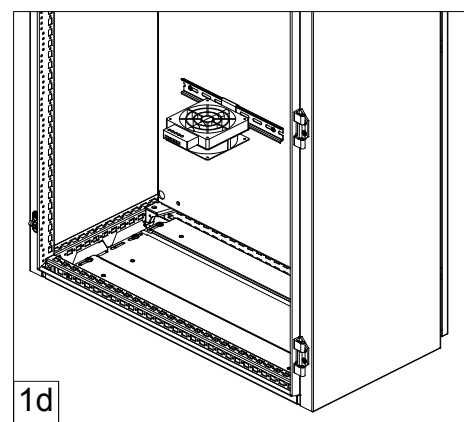

# EHV

Mounting clip for 35 mm DIN rail