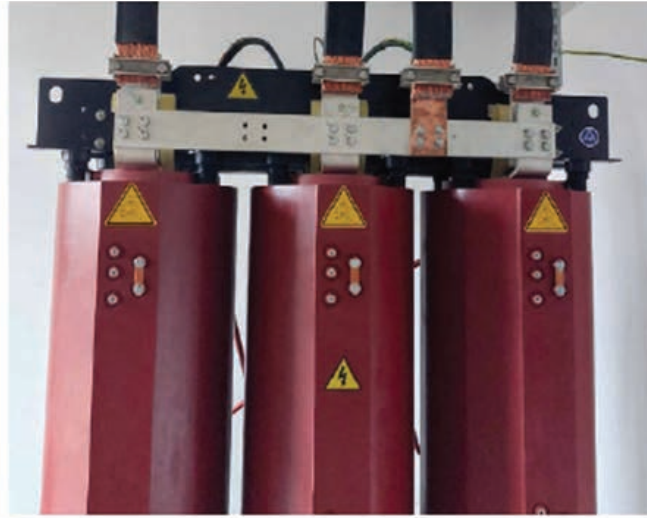

Cross Reference

Standard FleXbus Conductors VS Rodent and Termite Repellent Version

Standard FleXbus Conductors		FleXbus Conductors with Rodent and Termite Repellent	
Part Number	Description	Part Number	Description
508321	FleXbus Conductor 1810 mm ² , 12 Meters Long	508568	FleXbus Conductor 1810 mm ² , 12 Meters Long with Rodent and Termite Repellent
508322	FleXbus Conductor 1810 mm ² , 13 Meters Long	508569	FleXbus Conductor 1810 mm ² , 13 Meters Long with Rodent and Termite Repellent
508323	FleXbus Conductor 1810 mm ² , 14 Meters Long	508570	FleXbus Conductor 1810 mm ² , 14 Meters Long with Rodent and Termite Repellent
508324	FleXbus Conductor 1810 mm ² , 15 Meter sLong	508571	FleXbus Conductor 1810 mm ² , 15 Meters Long with Rodent and Termite Repellent