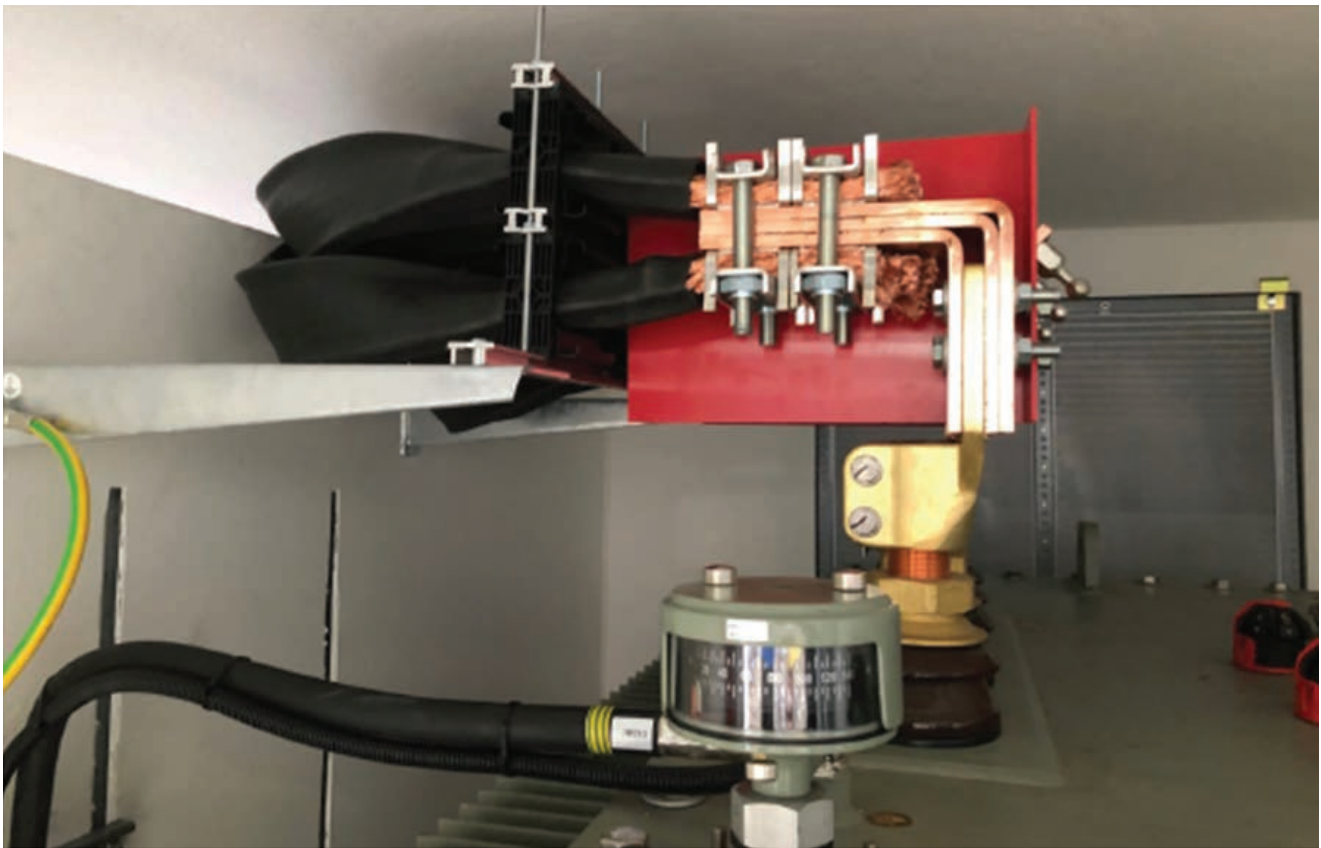

Part Numbers and Description

Flexbus Conductors with Rodent and Termite Repellent					
Cross Section	Part Number	Global Part Number	Description	Packing Unit pc	Weight kg
1810 mm²	508568	FLEXCORE1810L12	Flexbus Conductor 1810 mm², 12 Meters Long with Rodent and Termite Repellent	1	92.8
	508569	FLEXCORE1810L13	Flexbus Conductor 1810 mm², 13 Meters Long with Rodent and Termite Repellent	1	100.5
	508570	FLEXCORE1810L14	Flexbus Conductor 1810 mm², 14 Meters Long with Rodent and Termite Repellent	1	108.2
	508571	FLEXCORE1810L15	Flexbus Conductor 1810 mm², 15 Meters Long with Rodent and Termite Repellent	1	116