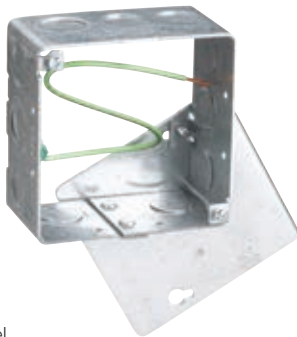

## CONNECT AND PROTECT

The nVent CADDY Open Back Box provides fast and easy access when installing electrical wiring, conduit connectors, and data cables. With a versatile removable back plate, contractors gain the unique option of opening the entire area of the box. Make wiring connections and knockout installation simpler and more efficient. Ideal for prefab installations where devices, fittings, and cables are installed to quickly and easily complete make-up wiring connections, without the need to drop or work through the mud ring.

The nVent CADDY Open Back Box series is offered in both 4" and 4<sup>11/16</sup>" sizes. The 4<sup>11/16</sup>" box is offered in both power and data versions with knockouts sized accordingly. To further increase overall productivity, savings, and job site safety, pair with our full line of between-stud and on-stud nVent CADDY In-Wall supports. This can also be ordered as part of our Standard Prefab Assemblies and any nVent CADDY Custom Pre-Assembled Solutions built to your specification.

Material: Steel  
Finish: Pregalvanized

### FEATURES

- Detachable back plate for quick access to wiring without removing mud ring
- Open-back methodology provides versatility and installation efficiency
- Rigid support prevents kickback into stud wall
- Multiple knockouts for installing raceways
- 4<sup>11/16</sup>" back plate has two 3/4" and two 1" knock outs
- Application-specific sizing options available
- Front of box designed for U.S. plaster ring and cover screw locations