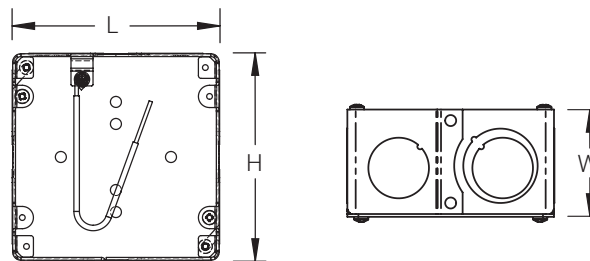

Our powerful portfolio of brands:

CADDY ERICO HOFFMAN RAYCHEM SCHROFF TRACER