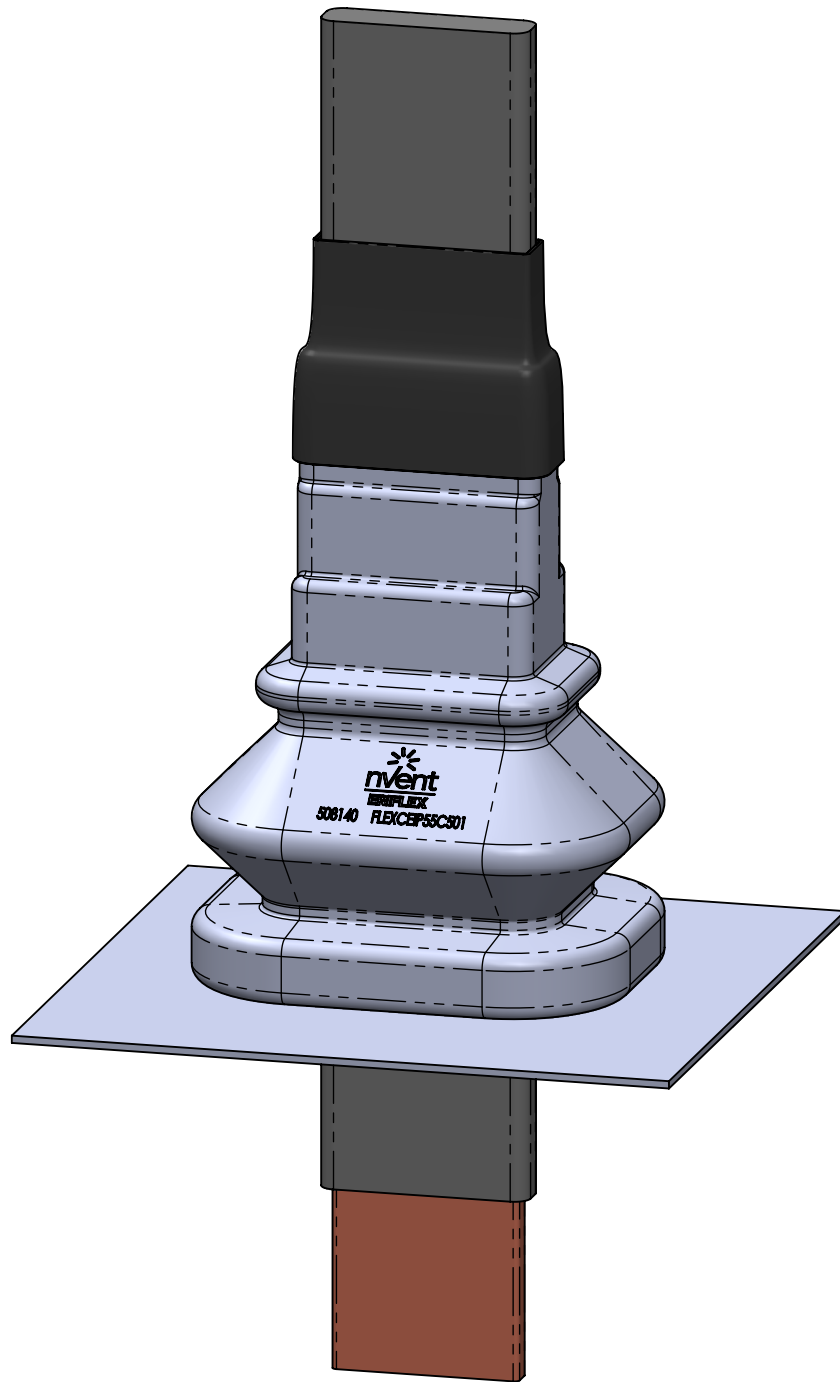

WARNING:

1. nVent products shall be installed and used only as indicated in nVent product instruction sheets and training materials. Instruction sheets are available at www.nVent.com and from your nVent customer service representative.
2. nVent products must never be used for a purpose other than the purpose for which they were designed or in a manner that exceeds specified load ratings.
3. All instructions must be completely followed to ensure proper and safe installation and performance.
4. Improper installation, misuse, misapplication or other failure to completely follow nVent's instructions and warnings may cause product malfunction, property damage, serious bodily injury and/or death, and void your warranty.

SAFETY INSTRUCTIONS: All governing codes and regulations and those required by the job site must be observed. Always use appropriate safety equipment such as eye protection, hard hat, and gloves as appropriate to the application.

Our powerful portfolio of brands:

CADDY

ERICO

HOFFMAN

ILSCO

RAYCHEM

SCHROFF