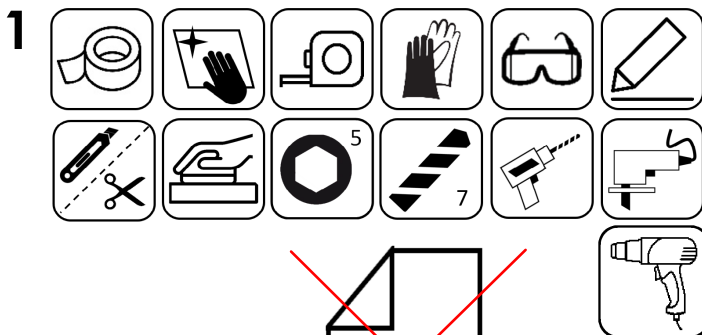

INSTRUCTION SHEET

nVent ERIFLEX FLEXBUS IP66 ADDITIONAL KIT IP66 CONDUCTOR ENTRY 508144 and 508145

IP66 rating :

~~IP55~~

For FLEXCOND220 to 640

1 Conductor : 1x508140 + 1x508144

2 Conductors : 1x508142 + 2x508144

For FLEXCOND960 to 1810

1 Conductor : 1x508141 + 1x508145

2 Conductors : 1x508143 + 2x508145