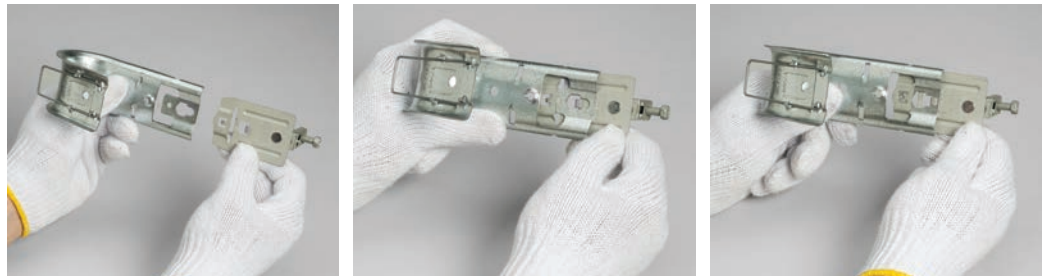

## CONNECT AND PROTECT

Improved nVent CADDY Cat HP Mod Clip to Purlin provides easy hammer-on installation of the nVent CADDY Cat HP J-Hook. Featuring two locking tabs, the clip offers a secure hold—boosting both stability and flexibility on-site. By eliminating the need for screws, rivets or special tools, overall cost is reduced. Our innovative nVent CADDY J-Hook Versa-Mount Technology is compatible with the nVent CADDY Cat HP Mod Clip to Purlin, allowing for multiple structural and installation methods for wall, ceiling and threaded rod mounting applications due to its unique attachment design.

- Link J-Hook to multiple color options, aiding in pathway identification and organization

#### Features

- Hammer-on or install from the floor with the VAFT tool
- No screws, rivets or special tools required for assembly
- Works with nVent CADDY J-Hook Versa-Mount Technology
- Two tabs lock onto nVent CADDY Cat HP components to provide rigidity and stability

### Features

- Requires only a hammer to install
- Works with nVent CADDY J-Hook Versa-Mount Technology
- Two tabs lock onto nVent CADDY Cat HP components to provide rigidity and stability

Material: Steel, Spring Steel  
Finish: Pregalvanized, nVent CADDY Armour