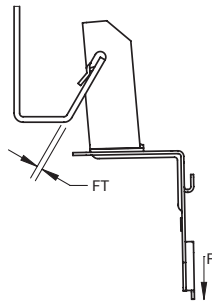

IMPROVED NVENT CADDY CAT HP J-HOOK MOD CLIP WITH Z PURLIN CLIP, SWIVEL

Features

- Requires only a hammer to install
- Works with nVent CADDY J-Hook Versa-Mount Technology
- Two tabs lock onto nVent CADDY Cat HP components to provide rigidity and stability

Material: Steel, Spring Steel
Finish: Pregalvanized, nVent CADDY Armour

Part Number	Flange Thickness FT	Static Load F
CATHPM123	0.06" - 0.1"	100 lb