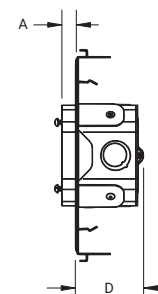

Acting as an adjustable mud ring, this feature allows the depth to be adjusted by two screws—which proves to be crucial when an electrical box is fixed to a stationary fixture or to accommodate thicker drywall. When attached to a stationary fixture, the box remains fixed while the depth adjustment feature moves in and out to accommodate to multiple thicknesses of drywall.

FEATURES

- Patent pending
- Designed to mount lighting fixtures, sensors, smoke detectors and fire alarm devices
- Compatible with the nVent CADDY T-Grid Mounting Clip and Heavy Duty Telescoping Bracket for overhead T-Grid applications
- Designed for snap-on installation to the nVent CADDY Heavy Duty Telescoping Bracket to allow for easy positioning along bracket
- Inner ring allows for adjustment before or after drywall and ceiling tile installation
- Includes multiple knockouts on each side of the box
- Drop-wire attachment point
- Outside of box is powder coated
- Compatible with nVent CADDY First Means of Securement for Heavy Duty Box Bracket for flexible and EMT conduit

Part Number	Finish	Material	Adjustable Depth A	Length L	Height H	Depth D	Box Depth
TB430CFB	Powder Coated	Steel	0.55 – 1.5"	6.27"	7.9"	2.49"	2.8"

UL Listed for Fixture and Luminaire Support

Application	Sub-Application	Span	Load	Rail Required
Ceiling	T-Grid	9"-25"	50 lb	No
Ceiling	Overhead Hard Deck	9"-17"	50 lb	No
Ceiling	Overhead Hard Deck	17"-25"	50 lb	Yes
In-Wall	-	9"-17"	10 lb	No
In-Wall	-	17"-25"	10 lb	Yes