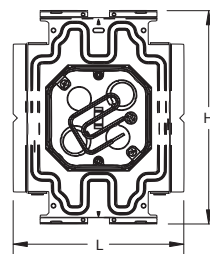

nVent CADDY Adjustable Depth Octagon Fire Alarm Box with Mounting Plate

CONNECT AND PROTECT

The nVent CADDY Adjustable Depth Octagon Fire Alarm Box with Mounting Plate provides a versatile electrical solution for in-wall, on-stud, and between-stud applications. This product series can be installed for hard deck and T-Grid luminaire settings. The innovative flexible mud ring design saves time and labor by addressing the challenges of accommodating various drywall configurations.

Acting as an adjustable mud ring, this feature allows the depth to be adjusted by two screws—which proves to be crucial when an electrical box is fixed to a stationary fixture or to accommodate thicker drywall. When attached to a stationary fixture, the box remains fixed while the depth adjustment feature moves in and out to accommodate to multiple thicknesses of drywall.

FEATURES

- Patent pending
- Designed to mount lighting fixtures, sensors, smoke detectors and fire alarm devices
- Compatible with the nVent CADDY T-Grid Mounting Clip and Heavy Duty Telescoping Bracket for overhead T-Grid applications
- Designed for snap-on installation to the nVent CADDY Heavy Duty Telescoping Bracket to allow for easy positioning along bracket
- Inner ring allows for adjustment before or after drywall and ceiling tile installation
- Includes multiple knockouts on each side of the box
- Drop-wire attachment point
- Outside of box is powder coated
- Compatible with nVent CADDY First Means of Securement for Heavy Duty Box Bracket for flexible and EMT conduit

Part Number	Finish	Material	Adjustable Depth A	Length L	Height H	Depth D	Box Depth
TB430CFB	Powder Coated	Steel	0.55 – 1.5"	6.27"	7.9"	2.49"	2.8"

UL Listed for Fixture and Luminaire Support

Application	Sub-Application	Span	Load	Rail Required
Ceiling	T-Grid	9"-25"	50 lb	No
Ceiling	Overhead Hard Deck	9"-17"	50 lb	No
Ceiling	Overhead Hard Deck	17"-25"	50 lb	Yes
In-Wall	-	9"-17"	10 lb	No
In-Wall	-	17"-25"	10 lb	Yes