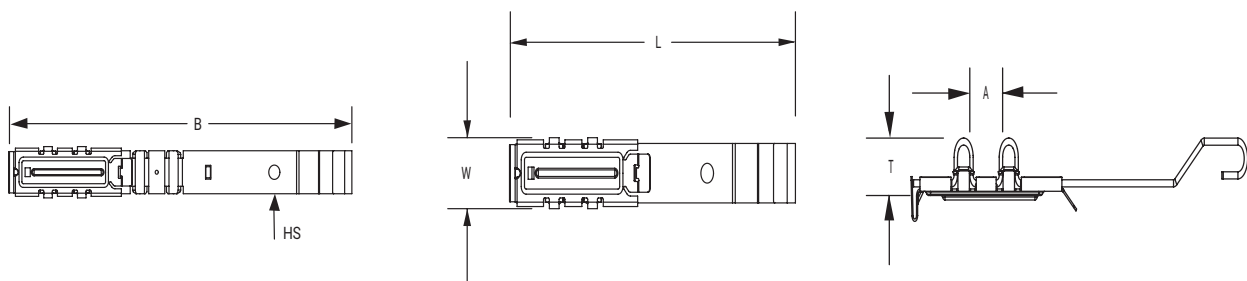

nVent CADDY WBT Performance Cable Tray Tool-Free Splice

CONNECT AND PROTECT

The nVent CADDY WBT Performance Cable Tray Tool-Free Splice is an efficient way to link multiple sections of wire basket trays. With fewer components and no loose pieces, installation is quick, easy and straightforward. This solution allows installers to restrict movement and stabilize unsteady sections while joining several trays together, further enabling continuity and cable safety in the case of an electrical event.

Designed specifically to work with nVent CADDY WBT Performance Cable Tray, simply slide the WBT Performance Cable Tray Tool-Free Splice over the sides or bottom of the tray and lock the tab into place. Removal is just as quick—pull the locking tab out, slide the lock off and reuse the splice as many times as needed.

FEATURES

- Secure hold with locking mechanism keeping trays in place
- No assembly required
- No sharp edges or catching points for wire
- Reusable and tool-free—easy-to-install, easy-to-remove
- For use with nVent CADDY WBT Performance Cable Tray (sold separately)

Material: Steel
Finish: Electrogalvanized

Part Number	B	Length L	Width W	Thickness T	A	Hole Size	Weight
WBTQSPL	8"	5.8"	1"	0.5"	0.56"	0.18"	0.06 lb
WBTQSPLS	8"	5.8"	1"	0.5"	0.56"	0.18"	0.06 lb

2" DEEP TRAY