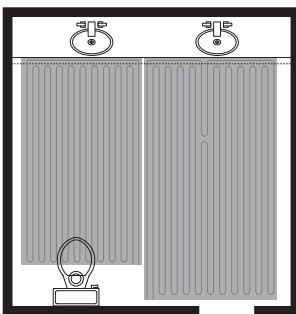

Multiple Standard Mats