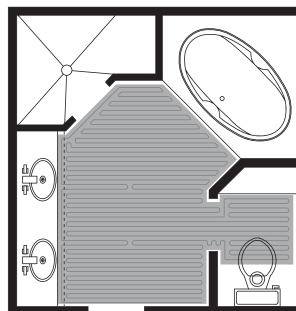

Custom Mat

Pre-built like an electric blanket, nVent NUHEAT Mat is an electric floor heating system that brings soothing heat to the following surfaces:

- Tile
- Stone
- Laminate
- Engineered wood
- Luxury vinyl flooring

nVent NUHEAT Mat is a pre-built floor heating system, meaning it does not require any on-site manipulation during installation. Thinset is applied to the subfloor, the pre-built nVent NUHEAT Mat is pressed onto the thinset, and flooring can be installed immediately. nVent NUHEAT Mat is compatible with all standard subfloor material and is only 1/8" in thick, making it ideal for installations where minimal floor buildup is desired. The pre-built aspect of nVent NUHEAT Mat guarantees even heat distribution as the heating wires are evenly spaced during production.

nVent NUHEAT Mat is available in over 70 nVent NUHEAT Standard Mats (squares and rectangles of various dimensions) off-the-shelf. A single Standard Mat can provide adequate floor heat coverage for most standard bathroom and living areas. Installers can also combine multiple Standard Mats to heat the desired area.

When full coverage cannot be achieved with Standard Mats (example: areas with curves, angles, or obstructions), Custom Mats are available to provide optimal coverage. Custom Mats are made-to-measure and will fit the exact shape of the heated area indicated in submitted drawings. Just like Standard Mats, Custom Mats are pre-built, guaranteeing even heat distribution without cold spots and significantly reducing installation time. Standard and Custom Mats are available for 120 V or 240 V power and produce 12 W/ft². Custom Mats can be configured for 15 W/ft² upon request.

Custom Mats typically ship in 5 to 7 business days. Actual lead time varies and will be confirmed upon quotation and/or order.

KIT CONTENTS

- 1 nVent NUHEAT Mat floor heating system
- 1 Installation instruction manual