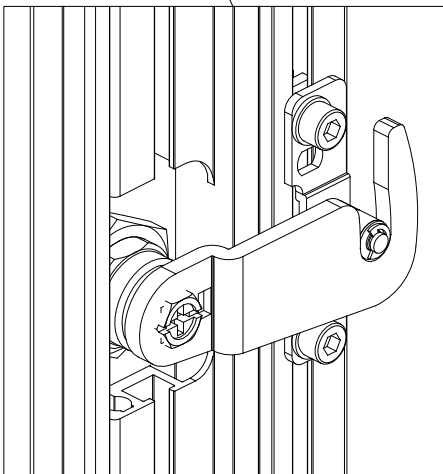

OIDES

| Ref. | Pic. | Qty. |
|------|---|------|
| A |  M5x10 | 4 |
| B |  | 2 |

OIDES

Torque
4-5.5 Nm