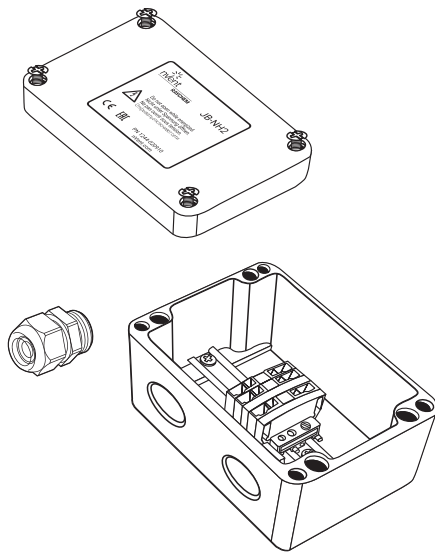

## Junction box for modular system

### PRODUCT OVERVIEW

The nVent RAYCHEM JB-NH2 is a non-hazardous junction box for use with various heating cable types with M25 connection kits.

It can be used to make a power connection, splice, or end seal. For use with nVent RAYCHEM industrial parallel self-regulating heating cables.

Through the two entries a heating cable and a power cable, or two heating cables can be accommodated and connected to the DIN-rail mounted terminals. A power cable (M25) gland is included.

The box can be wall mounted via the four holes moulded in the back of the box. For pipe mounting, it is recommended that this box is used with a nVent RAYCHEM support bracket.

#### Dimensions (in mm)