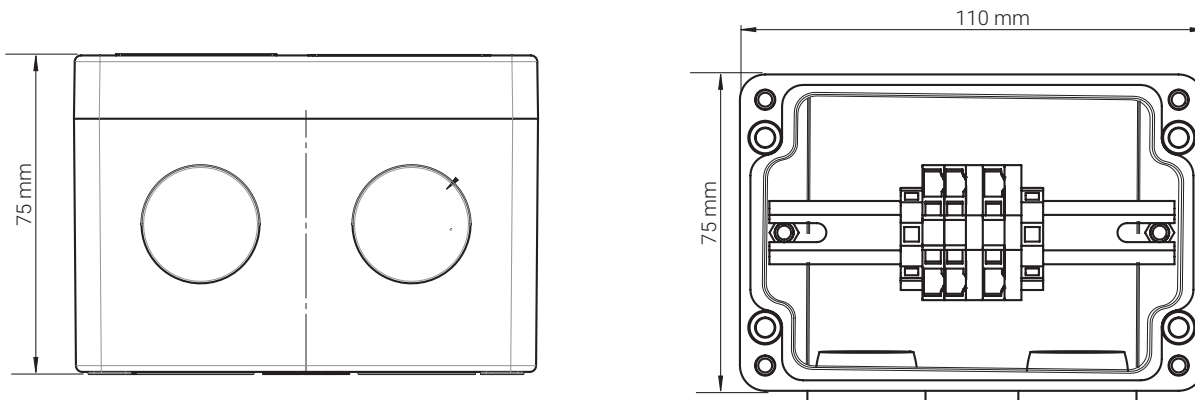

Through the two entries a heating cable and a power cable, or two heating cables can be accommodated and connected to the DIN-rail mounted terminals. A power cable (M25) gland is included.

The box can be wall mounted via the four holes moulded in the back of the box. For pipe mounting, it is recommended that this box is used with a nVent RAYCHEM support bracket.

#### Dimensions (in mm)