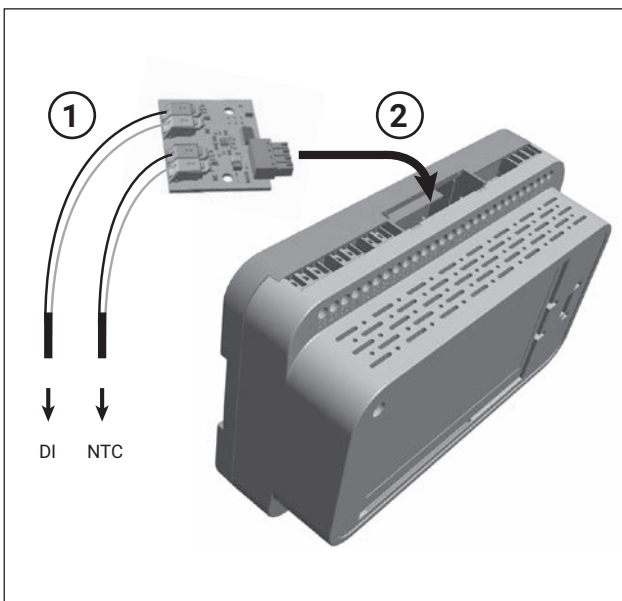

## SM-TF130-DI

PCN 1244-022836

Installation Instructions

Sensor module plug-in for 1 x NTC temperature sensor and 1 x digital input for panel alarm - Elexant 550c-Modbus and Elexant 650c-Modbus