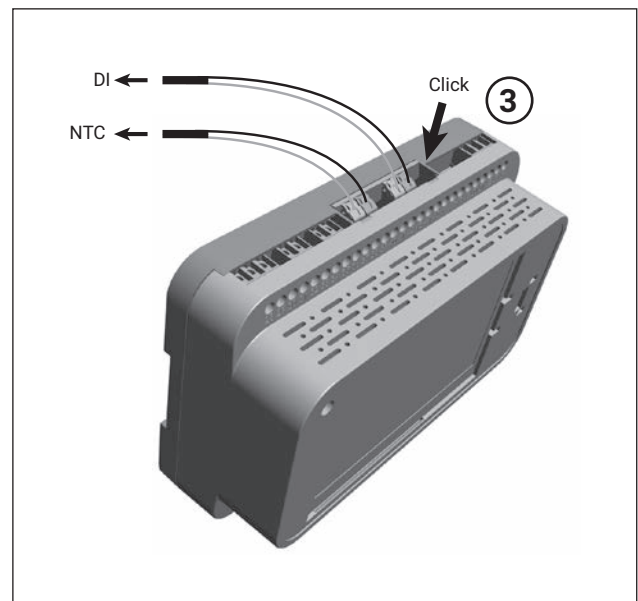

## SM-TF130-DI

PCN 1244-022836

Installation Instructions

Sensor module plug-in for 1 x NTC temperature sensor and 1 x digital input for panel alarm - Elexant 550c-Modbus and Elexant 650c-Modbus