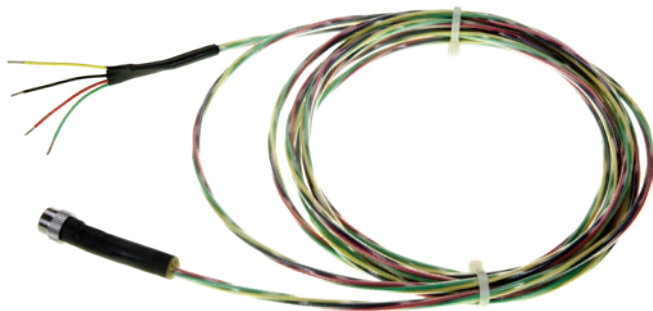

TT-MLC-PC/TT-MLC-MC

CONNECT AND PROTECT

Modular Leader Cable

PRODUCT OVERVIEW

TT-MLC-MC

nVent RAYCHEM TraceTek Modular Leader Cables provide electrical continuity over short distances between the alarm module and the sensing cable. One end is prepared with exposed conductors for easy connection to the terminals of the nVent RAYCHEM TraceTek alarm module (or for splicing to bulk jumper cable) and other end is prepared with a female socket type connector compatible with nVent RAYCHEM TraceTek modular sensing cables or modular jumper cables.

TT-MLC-PC

ORDERING INFORMATION

Catalog Number	Part number	Description
TT-MLC-PC	683262-000	12 ft (4 m) leader cable for TT1000, TT1100. Factory installed female plastic connector.
TT-MLC-MC	330065-000	12 ft (4 m) leader cable for TT3000. Factory installed female metal connector.

Note: Refer to the Product Selection Guide (H53874) for other components of the nVent RAYCHEM TraceTek system.

PRODUCT CHARACTERISTICS

Cable outer diameter	0.165 in (4.2 mm) nominal
Conductors	4 x 18 AWG with fluoropolymer insulation. Insulation colors Black, Green Red, Yellow
Outer jacket	Fluoropolymer jacket, clear

TECHNICAL INFORMATION

Maximum operating temperature	Cable: 90°C Metal Connectors: 85°C Plastic Connectors: 75°C
Fire resistance	Plenum Rated TYPE CL2P TYPE CMP UL E130356

APPROVALS AND CERTIFICATIONS

nVent RAYCHEM TraceTek sensing and leader/jumper cables are approved for installation in ordinary and hazardous areas when used in conjunction with approved nVent RAYCHEM TraceTek monitoring equipment and zener safety barriers when appropriate.