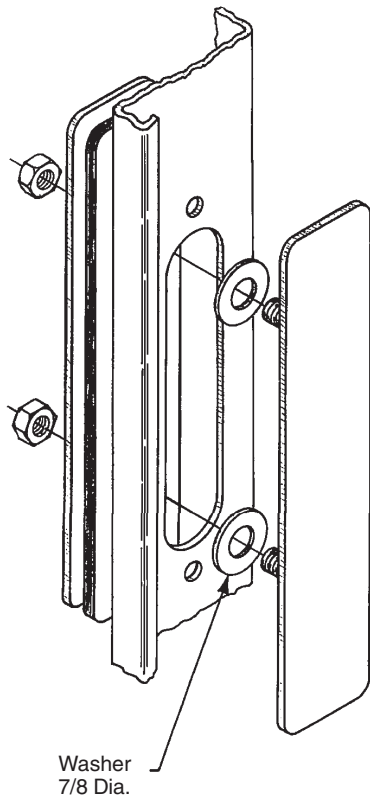

**Blank Adapter Plates
 For Disconnect Enclosures**

Bulletin: A23
Cutler-Hammer

Note: Assemble as shown using
7/8 inch diameter washers as spacers.

Bulletin: A25, D6
Allen-Bradley, Cutler-Hammer,
General Electric, I-T-E Siemens,
Square D

Note: Assemble as shown using one
1/2 inch diameter washer as a spacer.

Bulletin: A19
Allen-Bradley, Cutler-Hammer,
I-T-E Siemens, Square D

Note: Assemble as shown using
one 1/2 inch diameter washer as
a spacer.