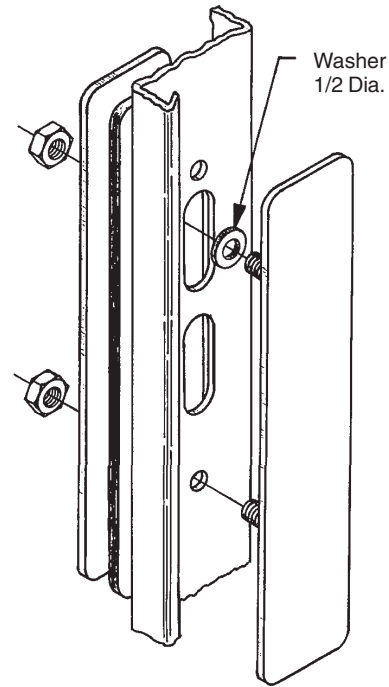

**Blank Adapter Plates
 For Disconnect Enclosures**

Bulletin: A23
Cutler-Hammer

Note: Assemble as shown using
7/8 inch diameter washers as spacers.

Bulletin: A25, D6
Allen-Bradley, Cutler-Hammer,
General Electric, I-T-E Siemens,
Square D

Note: Assemble as shown using one
1/2 inch diameter washer as a spacer.

Bulletin: A19
Allen-Bradley, Cutler-Hammer,
I-T-E Siemens, Square D

Note: Assemble as shown using
one 1/2 inch diameter washer as
a spacer.