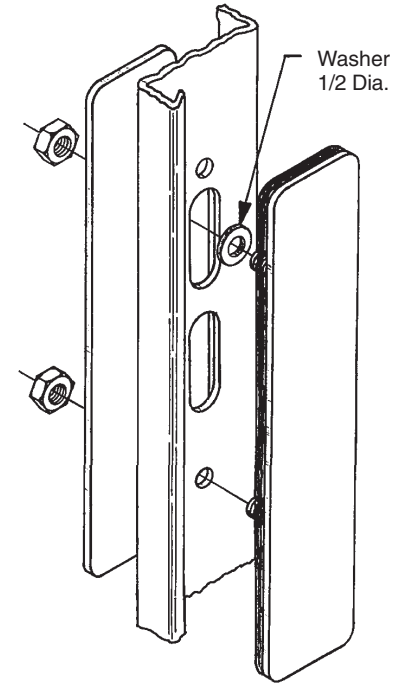

**Blank Adapter Plates
 For Disconnect Enclosures**

Bulletin: A23
Cutler-Hammer

Note: Assemble as shown using
7/8 inch diameter washers as spacers.

Bulletin: A25, D6
Allen-Bradley, Cutler-Hammer,
General Electric, I-T-E Siemens,
Square D

Note: Assemble as shown using one
1/2 inch diameter washer as a spacer.

Bulletin: A19
Allen-Bradley, Cutler-Hammer,
I-T-E Siemens, Square D

Note: Assemble as shown using
one 1/2 inch diameter washer as
a spacer.