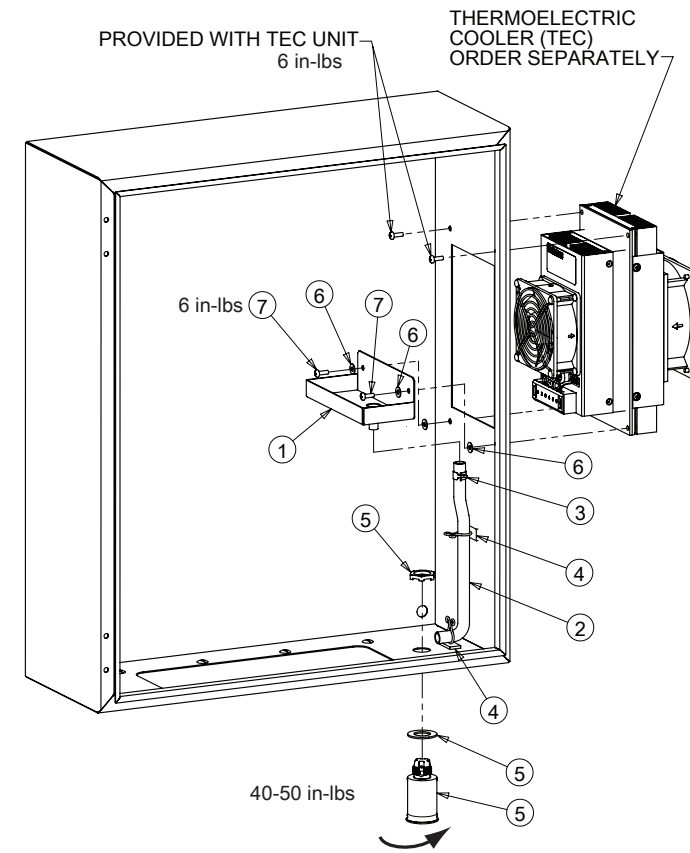

TEC Condensate Management

nVent
 2100 Hoffman Way
 Anoka, MN 55303 USA
 +1.763.422.2211
 +1.763.576.3200
 nVent.com

1  (1x)	2  (1x)	3  (1x)	4  (2x)
5  40-50 in-lbs (1x)	6  (4x)	7  M4x12 6 in-lbs (2x)	

FOR WARRANTY INFORMATION, PLEASE REFERENCE THE FOLLOWING WEB ADDRESS:
<https://hoffman.nvent.com/en/hoffman/warranty-information>