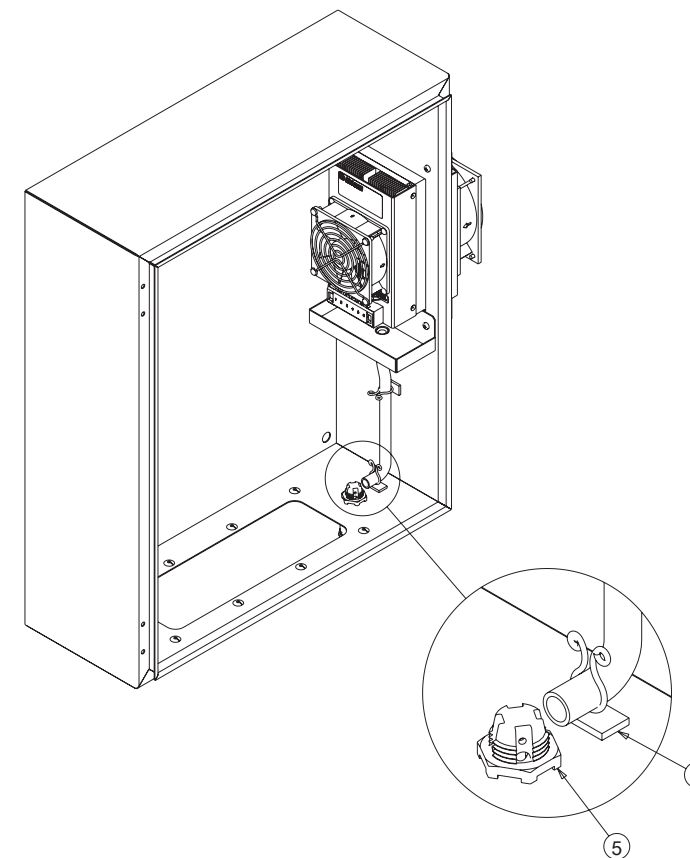

TEC Condensate Management

nVent
 2100 Hoffman Way
 Anoka, MN 55303 USA
 +1.763.422.2211
 +1.763.576.3200
 nVent.com

1  (1x)	2  (1x)	3  (1x)	4  (2x)
5  40-50 in-lbs (1x)	6  (4x)	7  M4x12 6 in-lbs (2x)	

FOR WARRANTY INFORMATION, PLEASE REFERENCE THE FOLLOWING WEB ADDRESS:
<https://hoffman.nvent.com/en/hoffman/warranty-information>