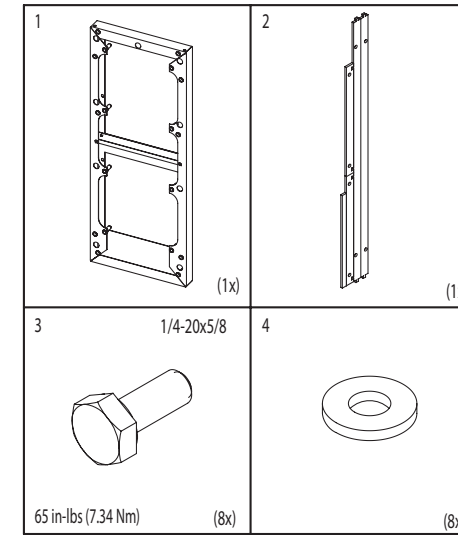

SPECTRACOOL™

Plenum Adaptor, N28

nVent
2100 Hoffman Way
Anoka, MN 55303 USA
+1.763.422.2211
+1.763.576.3200

nVent.com

WARRANTY AND RETURN POLICY

<https://hoffman.nvent.com/en/hoffman/warranty-information>

Rev. G