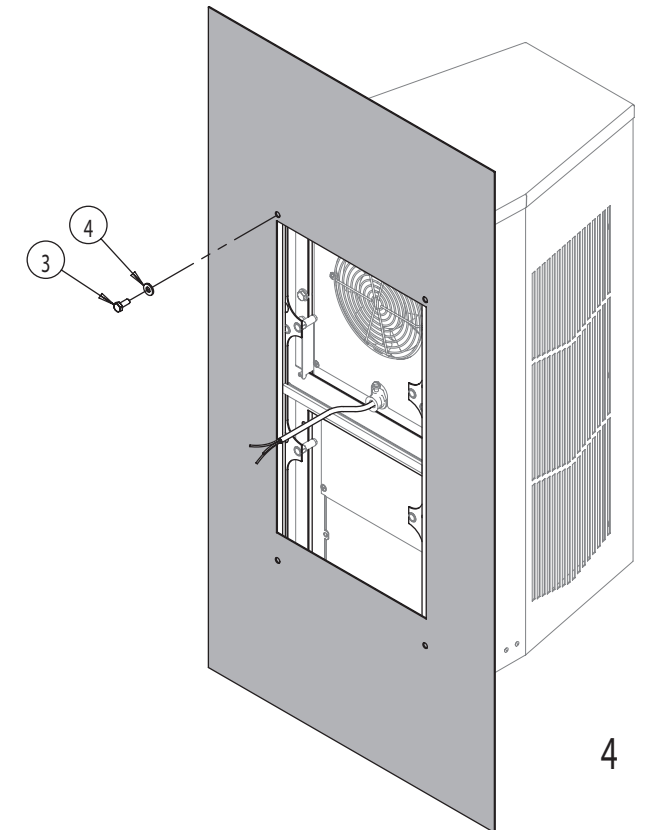

SPECTRACOOL™

Plenum Adaptor, N28

nVent
2100 Hoffman Way
Anoka, MN 55303 USA
+1.763.422.2211
+1.763.576.3200

nVent.com

WARRANTY AND RETURN POLICY

<https://hoffman.nvent.com/en/hoffman/warranty-information>

Rev. G