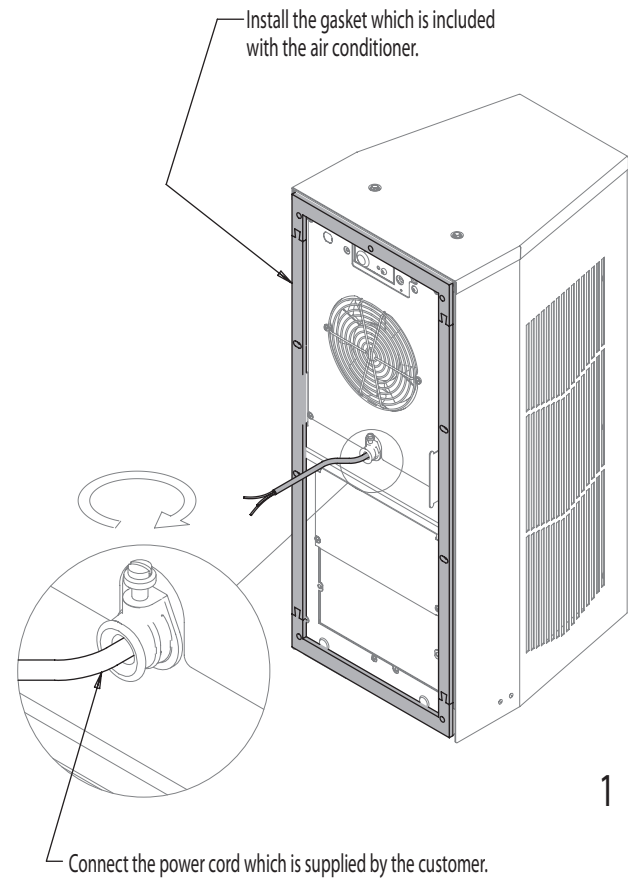

SPECTRACOOL™

Plenum Adaptor, N28

nVent
2100 Hoffman Way
Anoka, MN 55303 USA
+1.763.422.2211
+1.763.576.3200

nVent.com

WARRANTY AND RETURN POLICY

<https://hoffman.nvent.com/en/hoffman/warranty-information>

Rev. G