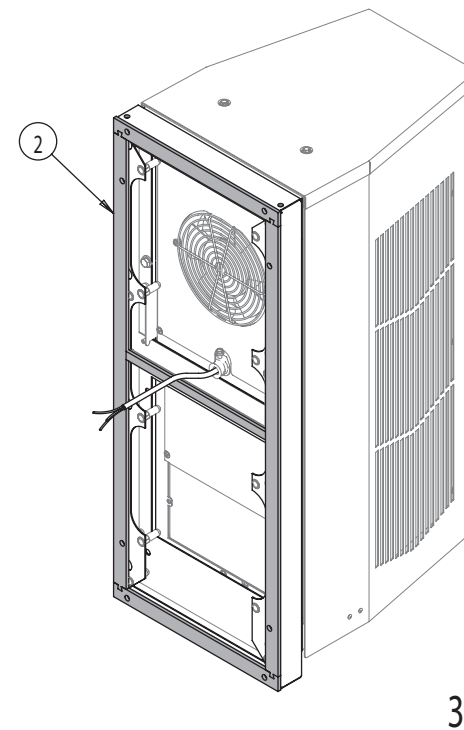

SPECTRACOOL™

Plenum Adaptor, N28

nVent
2100 Hoffman Way
Anoka, MN 55303 USA
+1.763.422.2211
+1.763.576.3200

nVent.com

WARRANTY AND RETURN POLICY

<https://hoffman.nvent.com/en/hoffman/warranty-information>

Rev. G