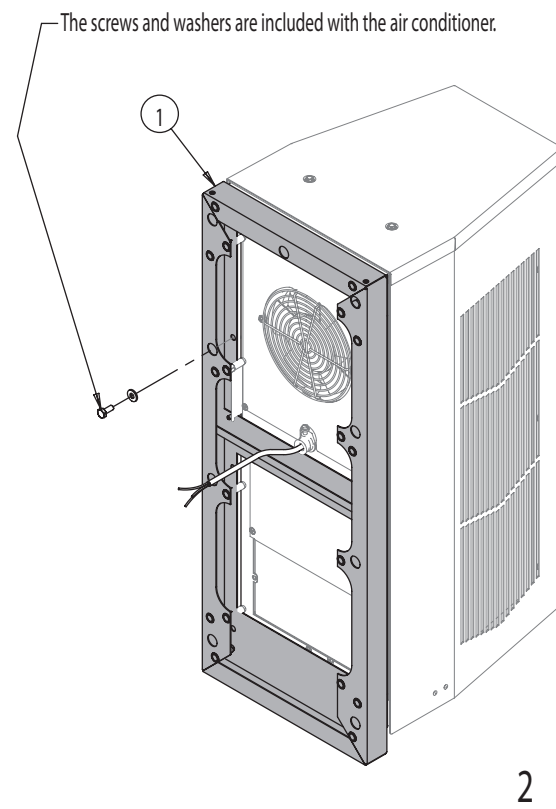

SPECTRACOOL™

Plenum Adaptor, N28

nVent
2100 Hoffman Way
Anoka, MN 55303 USA
+1.763.422.2211
+1.763.576.3200

nVent.com

WARRANTY AND RETURN POLICY

<https://hoffman.nvent.com/en/hoffman/warranty-information>

Rev. G