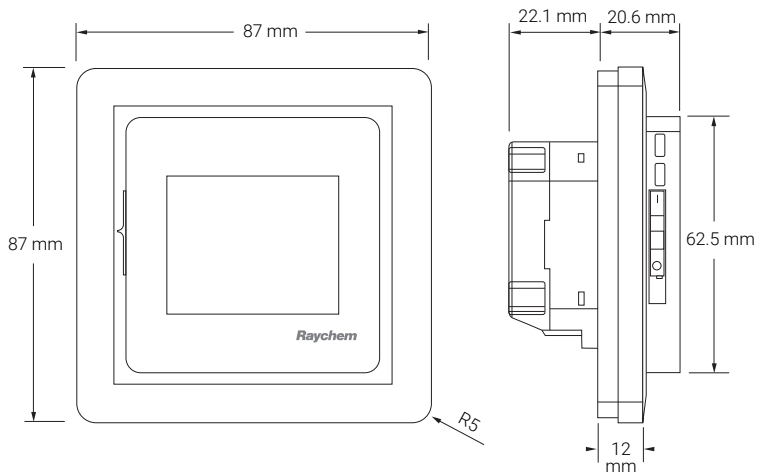

WIRING DIAGRAM

Direct connection (single heating circuit)
Heater circuit < 13 Amps constant wattage cable or

Maximum 100 meter of T2Red Connection via contactor
(multiple heating circuits) Total heating circuits > 13 Amps
constant wattage cable or exceeding 100 meter of T2Red

K1: contactor with integral suppression device

DIMENSION DRAWINGS

DIMENSION DRAWINGS – RAYCHEM FRAME

DIMENSION DRAWINGS – SQUARE FRAME

DIMENSION DRAWINGS – ROUND FRAME

ORDERING INFORMATION

Thermostat	R-SENZ	1244-017777
IP44 Gasket	R-SENZ-ACC-IP44GASKET	1244-017779
Silver colored front	R-SENZ-ACC-METALFRONT	1244-017780
Anthracite colored front	R-SENZ-ACC-ANTHRACITEFRONT	1244-017781
Spare sensor	U-ACC-PP-14-SENSOR-N10K*	1244-002952