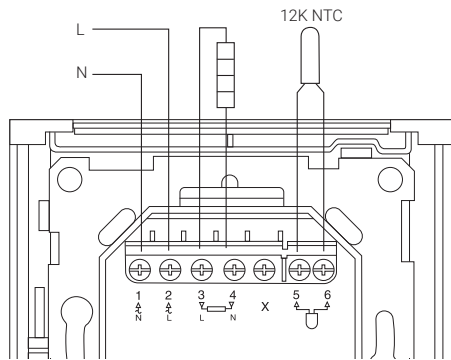

WIRING DIAGRAM

Direct connection (single heating circuit)
Heater circuit < 13 Amps constant wattage cable or