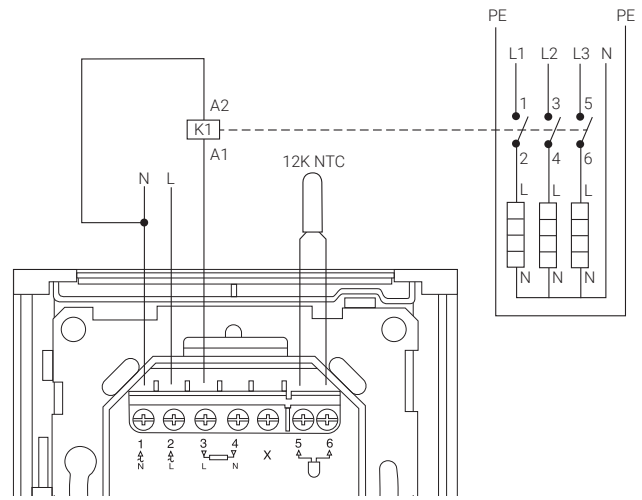

Maximum 100 meter of T2Red Connection via contactor
(multiple heating circuits) Total heating circuits > 13 Amps
constant wattage cable or exceeding 100 meter of T2Red

K1: contactor with integral suppression device