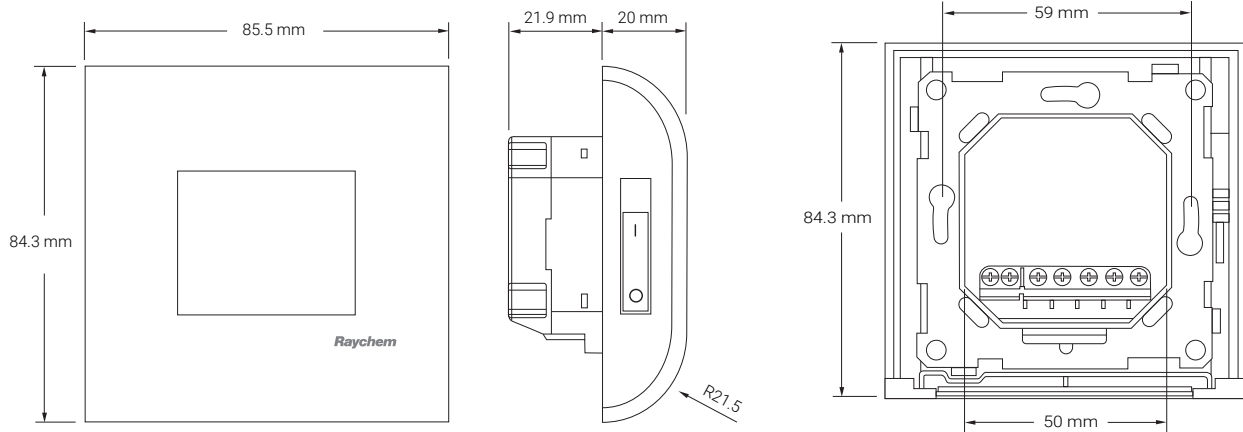

WIRING DIAGRAM

Direct connection (single heating circuit)
Heater circuit < 13 Amps constant wattage cable or

Maximum 100 meter of T2Red Connection via contactor
(multiple heating circuits) Total heating circuits > 13 Amps
constant wattage cable or exceeding 100 meter of T2Red

K1: contactor with integral suppression device

DIMENSION DRAWINGS

DIMENSION DRAWINGS – RAYCHEM FRAME

DIMENSION DRAWINGS – SQUARE FRAME

DIMENSION DRAWINGS – ROUND FRAME

ORDERING INFORMATION

Thermostat	R-SENZ	1244-017777
IP44 Gasket	R-SENZ-ACC-IP44GASKET	1244-017779
Silver colored front	R-SENZ-ACC-METALFRONT	1244-017780
Anthracite colored front	R-SENZ-ACC-ANTHRACITEFRONT	1244-017781
Spare sensor	U-ACC-PP-14-SENSOR-N10K*	1244-002952