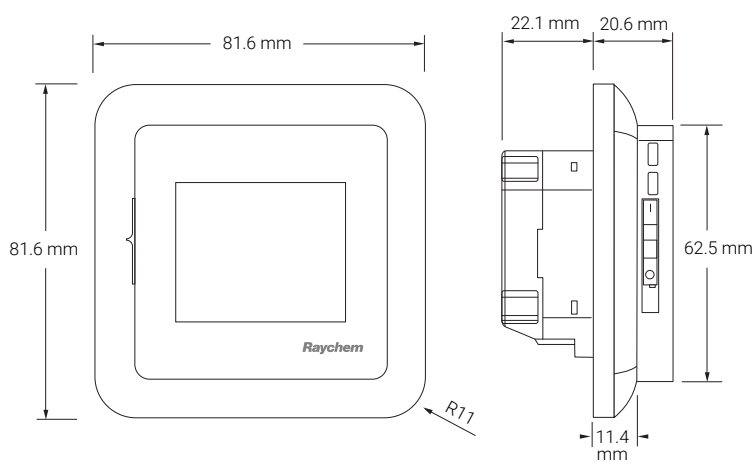

WIRING DIAGRAM

Direct connection (single heating circuit)
Heater circuit < 13 Amps constant wattage cable or

Maximum 100 meter of T2Red Connection via contactor
(multiple heating circuits) Total heating circuits > 13 Amps
constant wattage cable or exceeding 100 meter of T2Red

K1: contactor with integral suppression device

DIMENSION DRAWINGS

DIMENSION DRAWINGS – RAYCHEM FRAME

DIMENSION DRAWINGS – SQUARE FRAME

DIMENSION DRAWINGS – ROUND FRAME

ORDERING INFORMATION

Thermostat	R-SENZ	1244-017777
IP44 Gasket	R-SENZ-ACC-IP44GASKET	1244-017779
Silver colored front	R-SENZ-ACC-METALFRONT	1244-017780
Anthracite colored front	R-SENZ-ACC-ANTHRACITEFRONT	1244-017781
Spare sensor	U-ACC-PP-14-SENSOR-N10K*	1244-002952