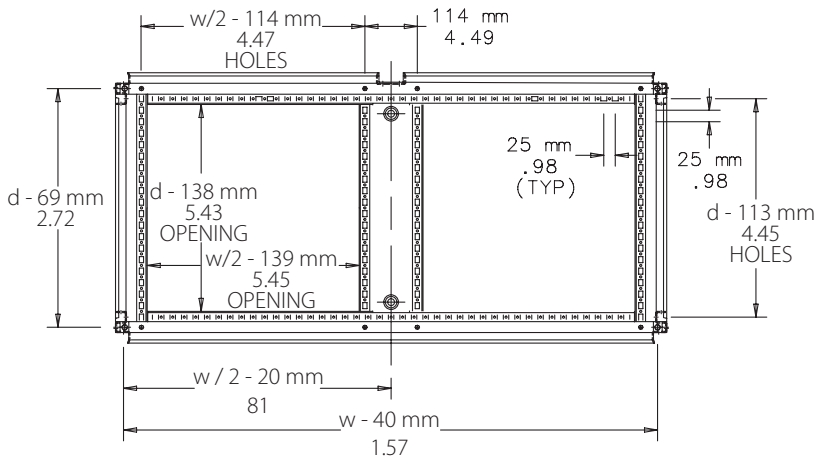

ProLine Frames

NOTE:
1. Includes frame and frame nuts (12) to attach exterior components