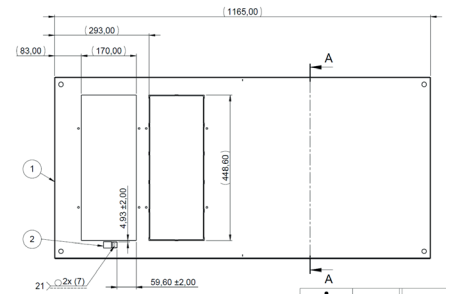

Varistar CP Stand-Alone Server Rack

10630-017

Position adjustable feet

Cable entry top cover

TECHNICAL DATA

Depth: 1,200 mm
Height: 2,000 mm/42U
Width: 600 mm
Version: Stand-alone

Delivery comprises:

Item	Quantity	Description
1	1	Welded basic frame (CP) sheet metal profile with all-round-meandering in 25 mm grid increments for M6 taptite screws and/or M5 cage nuts has a static load carrying capacity of max. 1,600 kg and 1,000 kg dynamic, RAL 7021
2	1	Top cover, RAL 7021 in steel plate 1.5 mm with cut-out for cable entry
3	1	Brush strip set fitted in cut-out zone rear
4	1	Front door, perforated, steel, with 180° hinges, 3-point locking and lever handle, 1333 locking cylinder, color RAL 7021
5	1	Rear double door, steel, with 180° hinges and perforation, 3-point locking and lever handle 1333 locking cylinder, color RAL 7021
6	2	Side panels with quick-release fastener, divided, 1 mm steel
7	4	19" panel/slide mounts, steel, mounted in 740 mm intervals, with U marking, color RAL 7021, panel/slide mounts can be recessed in 25 mm steps
8	2	Gasket material for sealing front side
9	4	Adjustable foot
10	1	Panel bottom to seal the gap front side under the cabinet for containment integration
11	1	Earthing kit, assembled