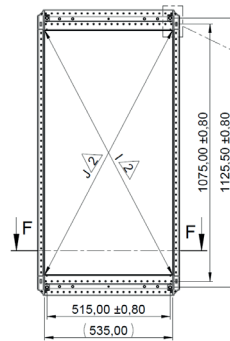

Varistar CP Stand-Alone Server Rack

10630-017

Position adjustable feet

Cable entry top cover

TECHNICAL DATA

Depth: 1,200 mm
Height: 2,000 mm/42U
Width: 600 mm
Version: Stand-alone

Delivery comprises:

Item	Quantity	Description
1	1	Welded basic frame (CP) sheet metal profile with all-round-meandering in 25 mm grid increments for M6 taptite screws and/or M5 cage nuts has a static load carrying capacity of max. 1,600 kg and 1,000 kg dynamic, RAL 7021
2	1	Top cover, RAL 7021 in steel plate 1.5 mm with cut-out for cable entry
3	1	Brush strip set fitted in cut-out zone rear
4	1	Front door, perforated, steel, with 180° hinges, 3-point locking and lever handle, 1333 locking cylinder, color RAL 7021
5	1	Rear double door, steel, with 180° hinges and perforation, 3-point locking and lever handle 1333 locking cylinder, color RAL 7021
6	2	Side panels with quick-release fastener, divided, 1 mm steel
7	4	19" panel/slide mounts, steel, mounted in 740 mm intervals, with U marking, color RAL 7021, panel/slide mounts can be recessed in 25 mm steps
8	2	Gasket material for sealing front side
9	4	Adjustable foot
10	1	Panel bottom to seal the gap front side under the cabinet for containment integration
11	1	Earthing kit, assembled