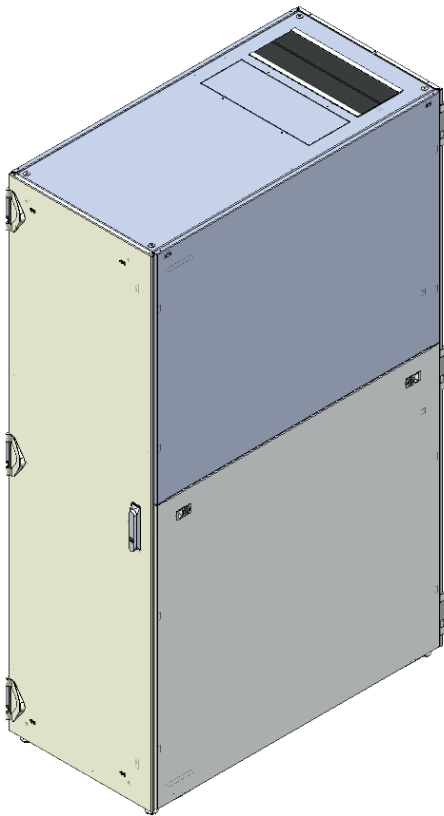

Varistar CP Stand-Alone Server Rack

10630-017

Position adjustable feet

Cable entry top cover

TECHNICAL DATA

Depth: 1,200 mm
Height: 2,000 mm/42U
Width: 600 mm
Version: Stand-alone

Delivery comprises:

Item	Quantity	Description
1	1	Welded basic frame (CP) sheet metal profile with all-round-meandering in 25 mm grid increments for M6 taptite screws and/or M5 cage nuts has a static load carrying capacity of max. 1,600 kg and 1,000 kg dynamic, RAL 7021
2	1	Top cover, RAL 7021 in steel plate 1.5 mm with cut-out for cable entry
3	1	Brush strip set fitted in cut-out zone rear
4	1	Front door, perforated, steel, with 180° hinges, 3-point locking and lever handle, 1333 locking cylinder, color RAL 7021
5	1	Rear double door, steel, with 180° hinges and perforation, 3-point locking and lever handle 1333 locking cylinder, color RAL 7021
6	2	Side panels with quick-release fastener, divided, 1 mm steel
7	4	19" panel/slide mounts, steel, mounted in 740 mm intervals, with U marking, color RAL 7021, panel/slide mounts can be recessed in 25 mm steps
8	2	Gasket material for sealing front side
9	4	Adjustable foot
10	1	Panel bottom to seal the gap front side under the cabinet for containment integration
11	1	Earthing kit, assembled