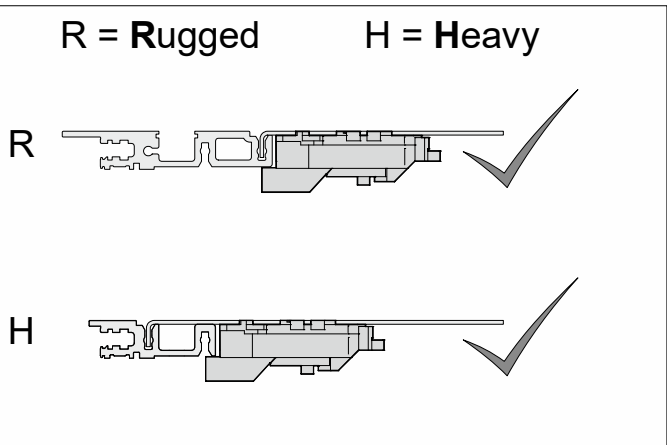

Benutzeranleitung
europacPRO rugged
Bausatz 3 HE / 6 HE

User Manual
europacPRO rugged
Kit 3 U / 6 U

Instructions utilisateur
europacPRO rugged
Kit 3 U / 6 U

2 **3 HE / U**

3

4 3 HE / U

9 R = Rugged H = Heavy

B 6 HE / U

D 6 HE / U

F R = Rugged H = Heavy