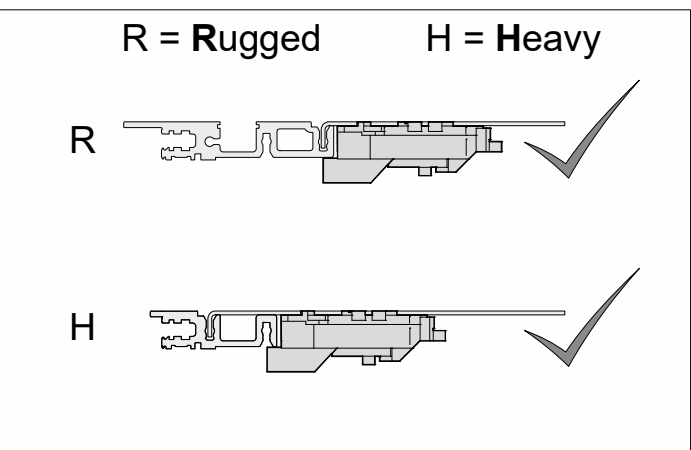

Benutzeranleitung
europacPRO rugged
Bausatz 3 HE / 6 HE

User Manual
europacPRO rugged
Kit 3 U / 6 U

Instructions utilisateur
europacPRO rugged
Kit 3 U / 6 U

2 **3 HE / U**

3

4 3 HE / U

9 R = Rugged H = Heavy

B 6 HE / U

D 6 HE / U

F R = Rugged H = Heavy