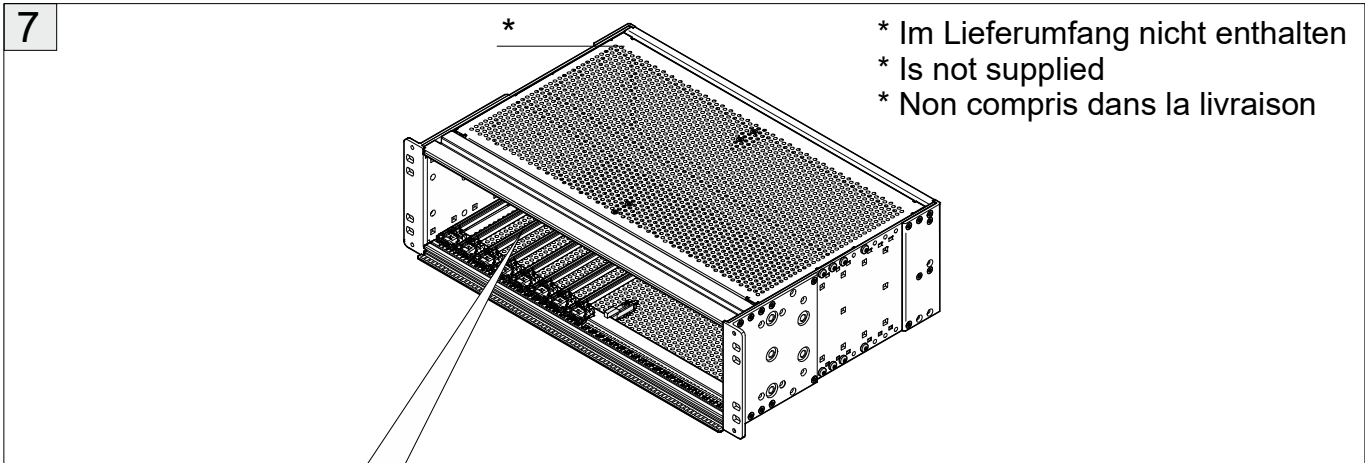

Benutzeranleitung
europacPRO rugged
Bausatz 3 HE / 6 HE

User Manual
europacPRO rugged
Kit 3 U / 6 U

Instructions utilisateur
europacPRO rugged
Kit 3 U / 6 U

2 **3 HE / U**

3

4 3 HE / U

9 R = Rugged H = Heavy

B 6 HE / U

D 6 HE / U

F R = Rugged H = Heavy