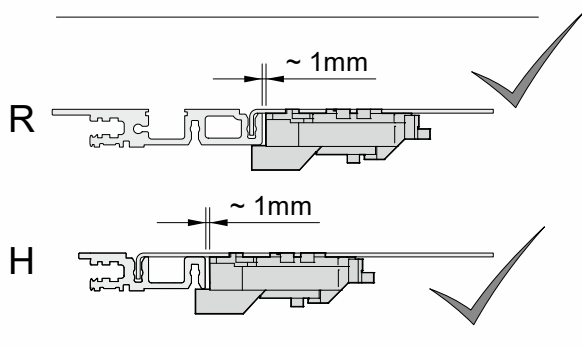

Benutzeranleitung
europacPRO rugged
Bausatz 3 HE / 6 HE

User Manual
europacPRO rugged
Kit 3 U / 6 U

Instructions utilisateur
europacPRO rugged
Kit 3 U / 6 U

2 **3 HE / U**

3

4 3 HE / U

9 R = Rugged H = Heavy

B 6 HE / U

D 6 HE / U

F R = Rugged H = Heavy