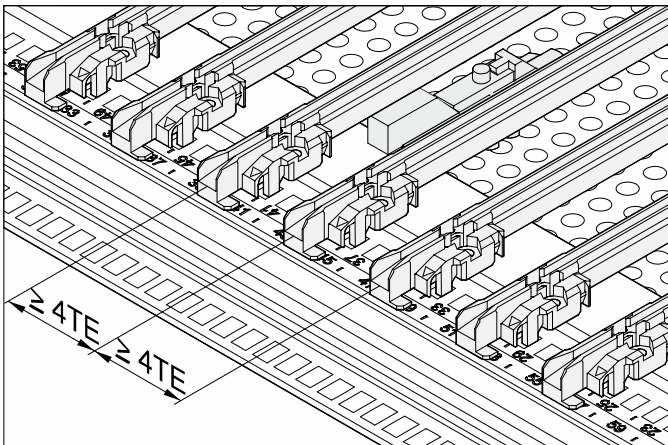

Benutzeranleitung
europacPRO rugged
Bausatz 3 HE / 6 HE

User Manual
europacPRO rugged
Kit 3 U / 6 U

Instructions utilisateur
europacPRO rugged
Kit 3 U / 6 U

2 **3 HE / U**

3

4 3 HE / U

9 R = Rugged H = Heavy

B 6 HE / U

D 6 HE / U

F R = Rugged H = Heavy