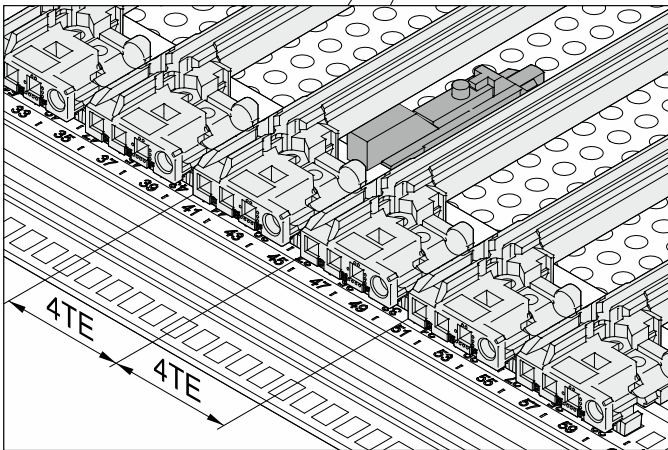

Benutzeranleitung
europacPRO rugged
Bausatz 3 HE / 6 HE

User Manual
europacPRO rugged
Kit 3 U / 6 U

Instructions utilisateur
europacPRO rugged
Kit 3 U / 6 U

2 **3 HE / U**

3

4 3 HE / U

9 R = Rugged H = Heavy

B 6 HE / U

D 6 HE / U

F R = Rugged H = Heavy