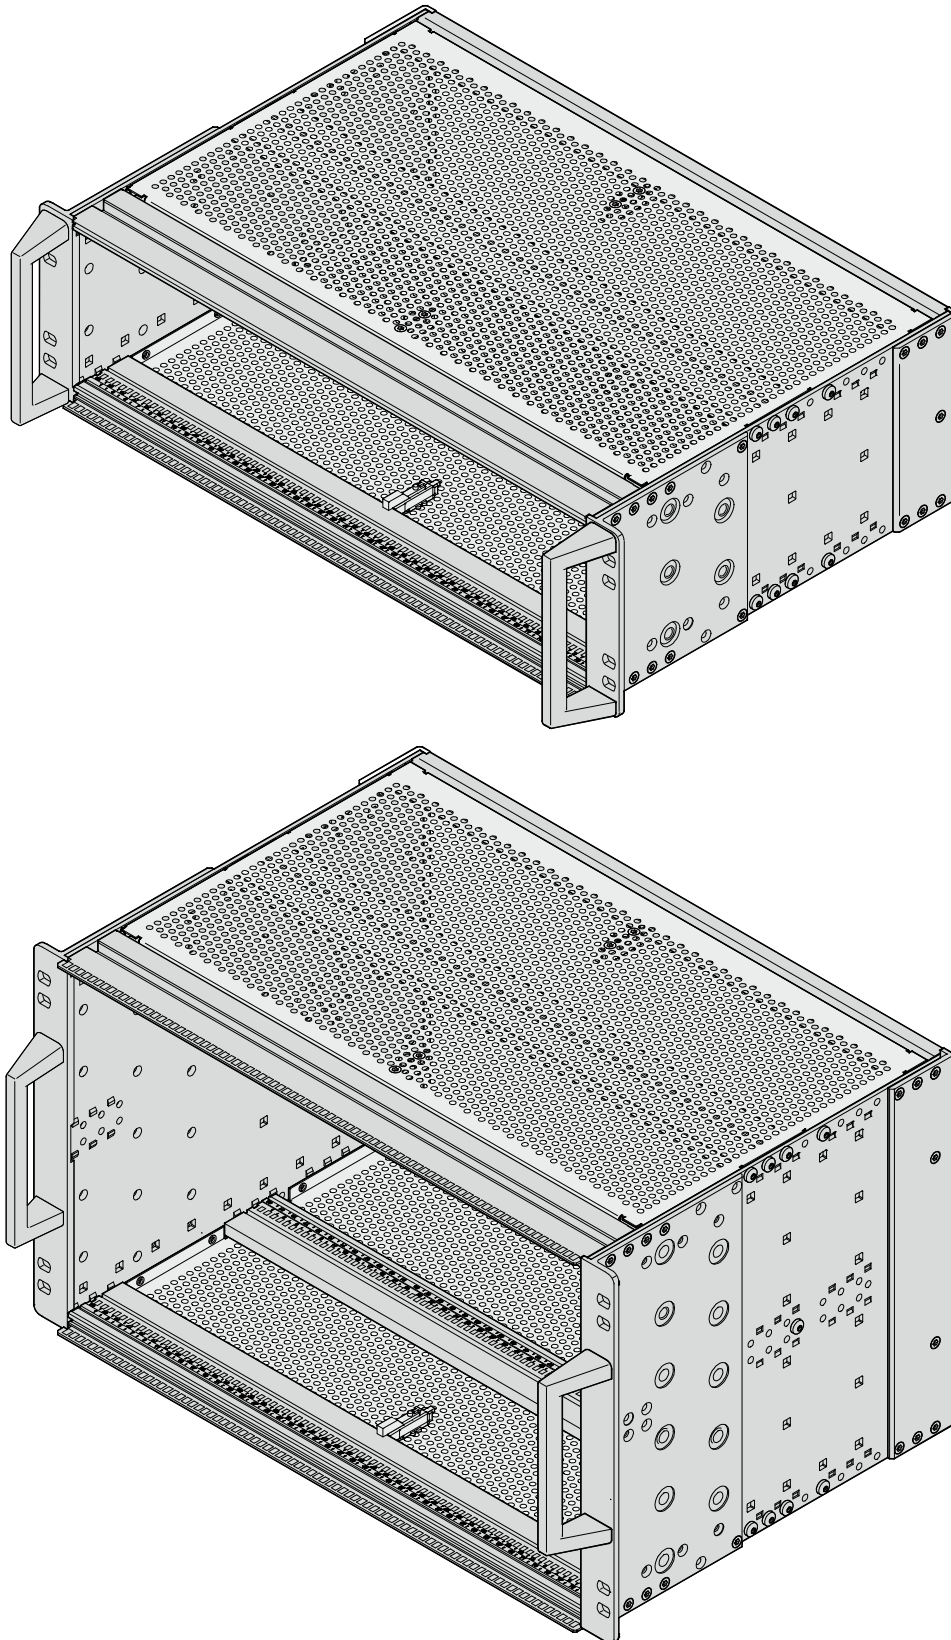

Benutzeranleitung
europacPRO rugged
Bausatz 3 HE / 6 HE

User Manual
europacPRO rugged
Kit 3 U / 6 U

Instructions utilisateur
europacPRO rugged
Kit 3 U / 6 U

2 **3 HE / U**

3

4 3 HE / U

9 R = Rugged H = Heavy

B 6 HE / U

D 6 HE / U

F R = Rugged H = Heavy