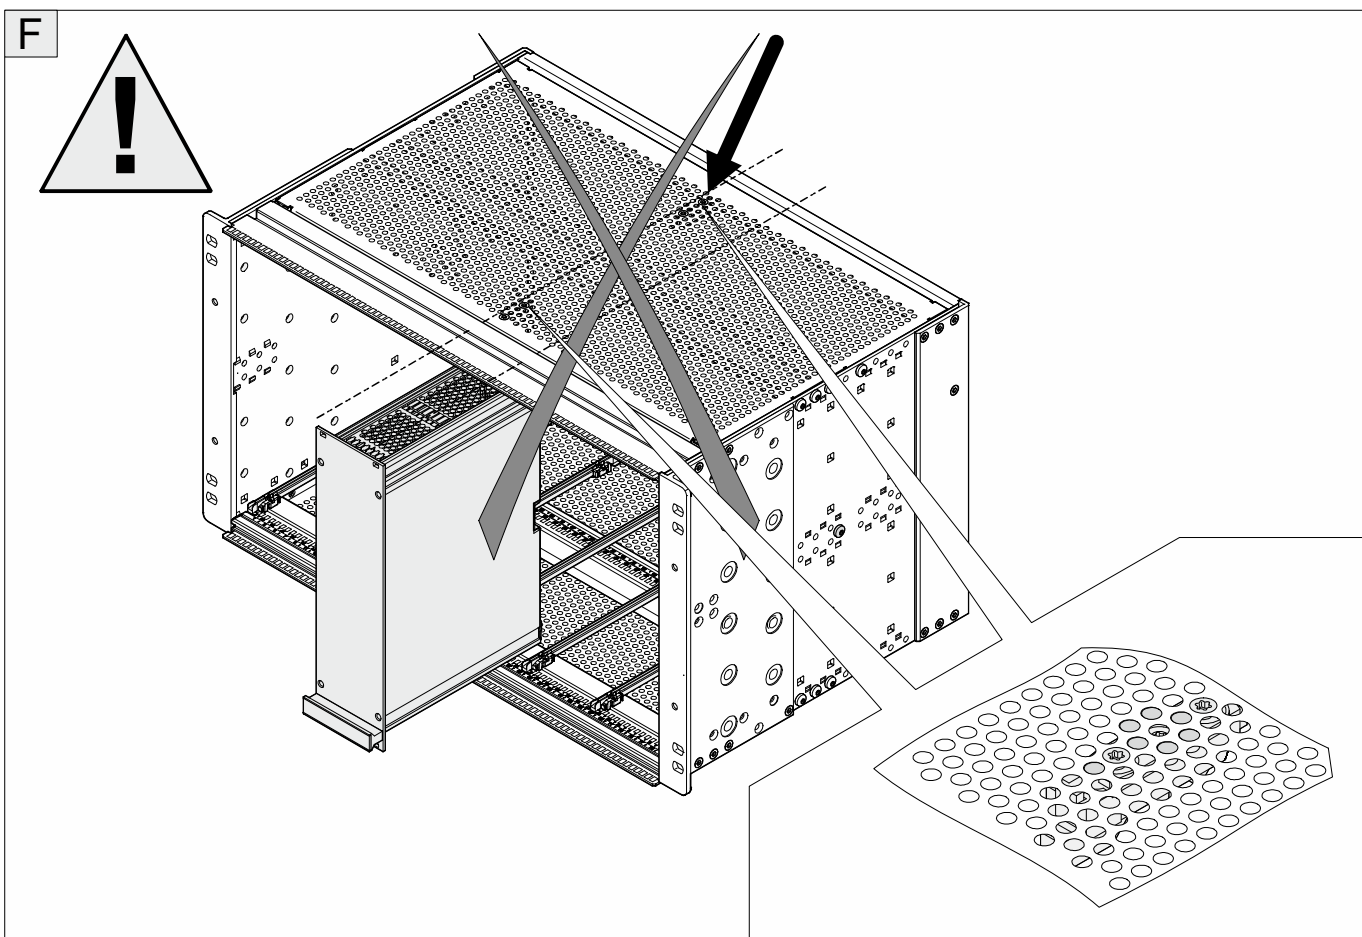

Benutzeranleitung
europacPRO rugged
Bausatz 3 HE / 6 HE

User Manual
europacPRO rugged
Kit 3 U / 6 U

Instructions utilisateur
europacPRO rugged
Kit 3 U / 6 U

2 **3 HE / U**

3

4 3 HE / U

9 R = Rugged H = Heavy

B 6 HE / U

D 6 HE / U

F R = Rugged H = Heavy