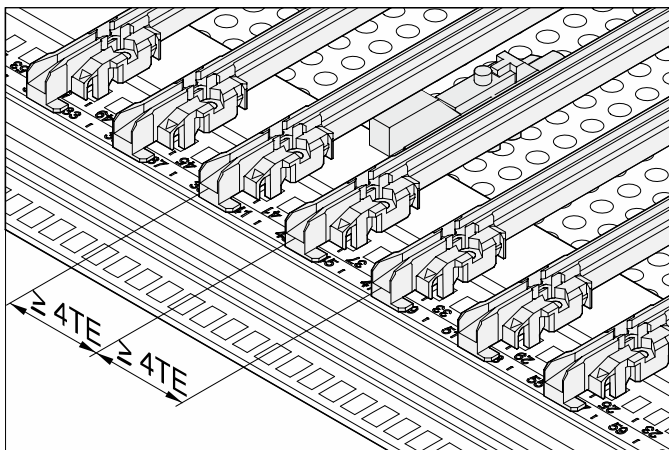

Benutzeranleitung
europacPRO rugged
Bausatz 3 HE / 6 HE

User Manual
europacPRO rugged
Kit 3 U / 6 U

Instructions utilisateur
europacPRO rugged
Kit 3 U / 6 U

2 **3 HE / U**

3

4 3 HE / U

9 R = Rugged H = Heavy

B 6 HE / U

D 6 HE / U

F R = Rugged H = Heavy