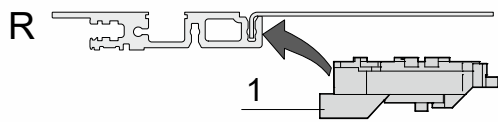

Benutzeranleitung
europacPRO rugged
Bausatz 3 HE / 6 HE

User Manual
europacPRO rugged
Kit 3 U / 6 U

Instructions utilisateur
europacPRO rugged
Kit 3 U / 6 U

2 **3 HE / U**

3

4 3 HE / U

9 R = Rugged H = Heavy

B 6 HE / U

D 6 HE / U

F R = Rugged H = Heavy