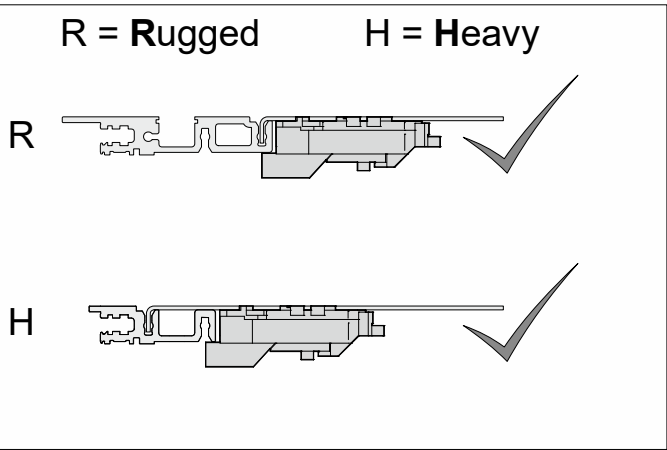

Benutzeranleitung
europacPRO rugged
Bausatz 3 HE / 6 HE

User Manual
europacPRO rugged
Kit 3 U / 6 U

Instructions utilisateur
europacPRO rugged
Kit 3 U / 6 U

2 **3 HE / U**

3

4 3 HE / U

9 R = Rugged H = Heavy

B 6 HE / U

D 6 HE / U

F R = Rugged H = Heavy