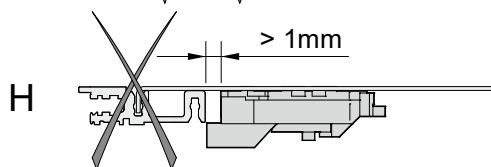

Benutzeranleitung
europacPRO rugged
Bausatz 3 HE / 6 HE

User Manual
europacPRO rugged
Kit 3 U / 6 U

Instructions utilisateur
europacPRO rugged
Kit 3 U / 6 U

2 **3 HE / U**

3

4 3 HE / U

9 R = Rugged H = Heavy

B 6 HE / U

D 6 HE / U

F R = Rugged H = Heavy