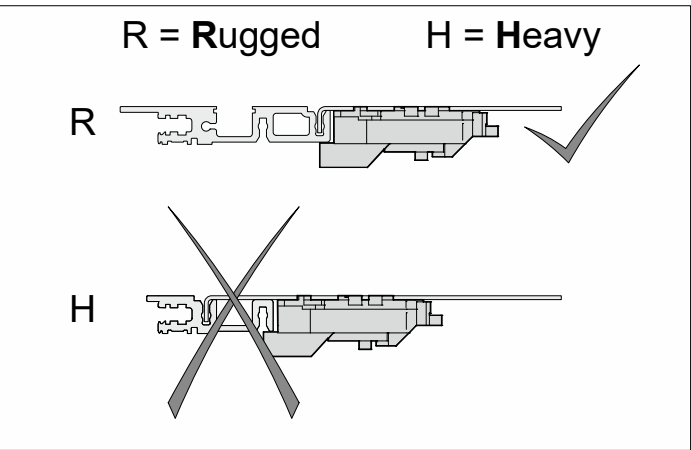

Benutzeranleitung
europacPRO rugged
Bausatz 3 HE / 6 HE

User Manual
europacPRO rugged
Kit 3 U / 6 U

Instructions utilisateur
europacPRO rugged
Kit 3 U / 6 U

2 **3 HE / U**

3

4 3 HE / U

9 R = Rugged H = Heavy

B 6 HE / U

D 6 HE / U

F R = Rugged H = Heavy