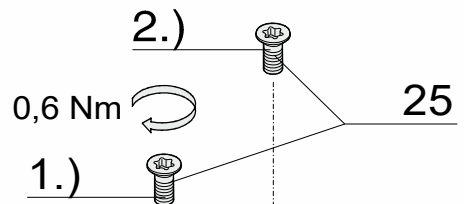

Benutzeranleitung
europacPRO rugged
Bausatz 3 HE / 6 HE

User Manual
europacPRO rugged
Kit 3 U / 6 U

Instructions utilisateur
europacPRO rugged
Kit 3 U / 6 U

2 **3 HE / U**

3

4 3 HE / U

9 R = Rugged H = Heavy

B 6 HE / U

D 6 HE / U

F R = Rugged H = Heavy