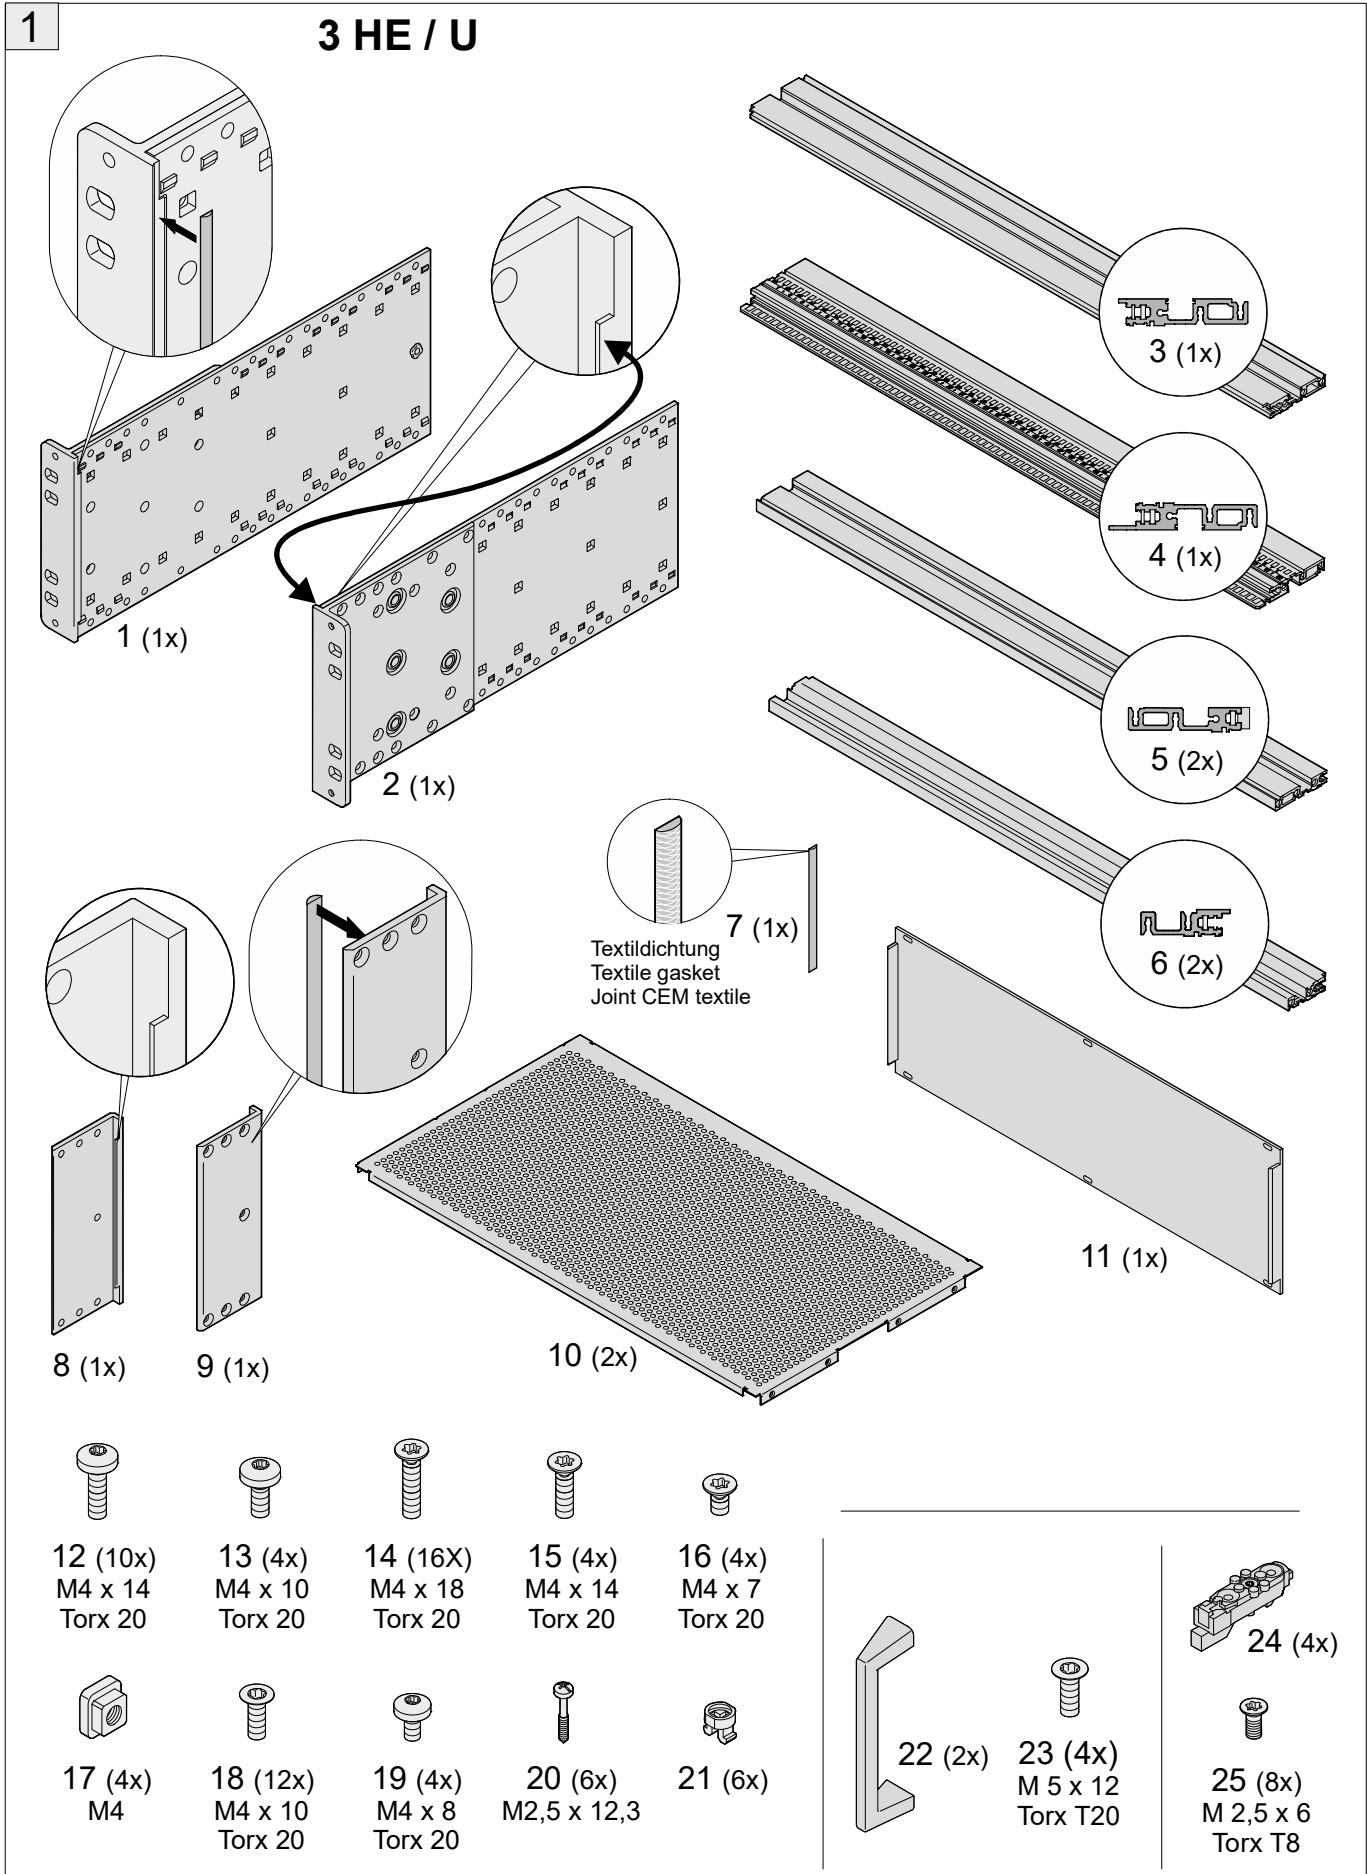

Benutzeranleitung
europacPRO rugged
Bausatz 3 HE / 6 HE

User Manual
europacPRO rugged
Kit 3 U / 6 U

Instructions utilisateur
europacPRO rugged
Kit 3 U / 6 U

2 **3 HE / U**

3

4 3 HE / U

9 R = Rugged H = Heavy

B 6 HE / U

D 6 HE / U

F R = Rugged H = Heavy