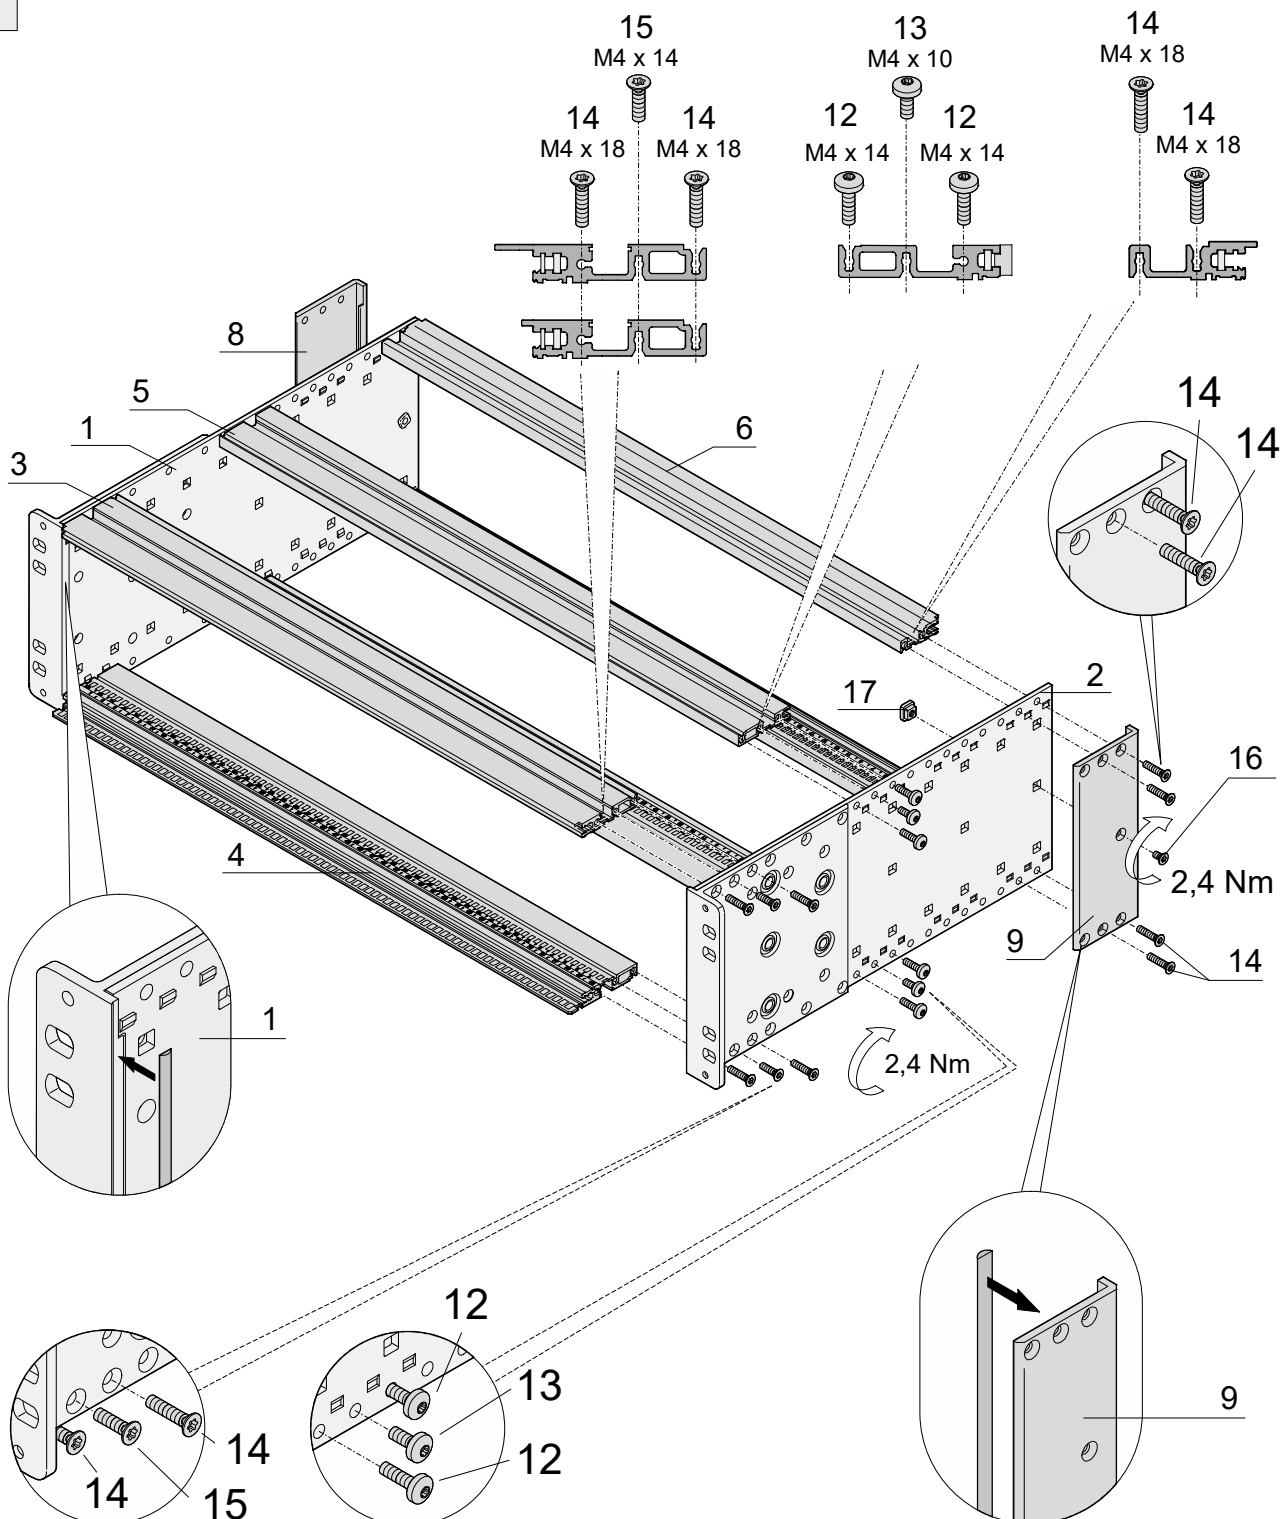

Benutzeranleitung
europacPRO rugged
Bausatz 3 HE / 6 HE

User Manual
europacPRO rugged
Kit 3 U / 6 U

Instructions utilisateur
europacPRO rugged
Kit 3 U / 6 U

2 **3 HE / U**

3

4 3 HE / U

9 R = Rugged H = Heavy

B 6 HE / U

D 6 HE / U

F R = Rugged H = Heavy