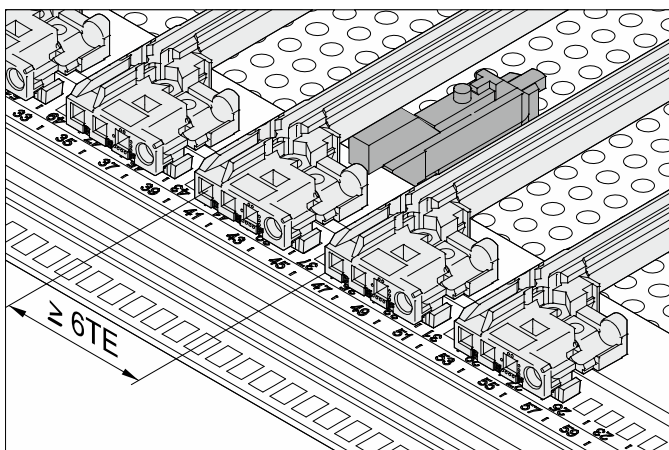

Benutzeranleitung
europacPRO rugged
Bausatz 3 HE / 6 HE

User Manual
europacPRO rugged
Kit 3 U / 6 U

Instructions utilisateur
europacPRO rugged
Kit 3 U / 6 U

2 **3 HE / U**

3

4 3 HE / U

9 R = Rugged H = Heavy

B 6 HE / U

D 6 HE / U

F R = Rugged H = Heavy