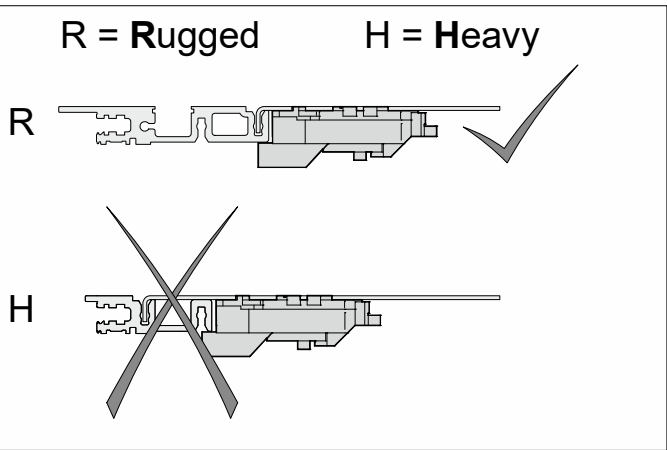

Benutzeranleitung
europacPRO rugged
Bausatz 3 HE / 6 HE

User Manual
europacPRO rugged
Kit 3 U / 6 U

Instructions utilisateur
europacPRO rugged
Kit 3 U / 6 U

2 **3 HE / U**

3

4 3 HE / U

9 R = Rugged H = Heavy

B 6 HE / U

D 6 HE / U

F R = Rugged H = Heavy