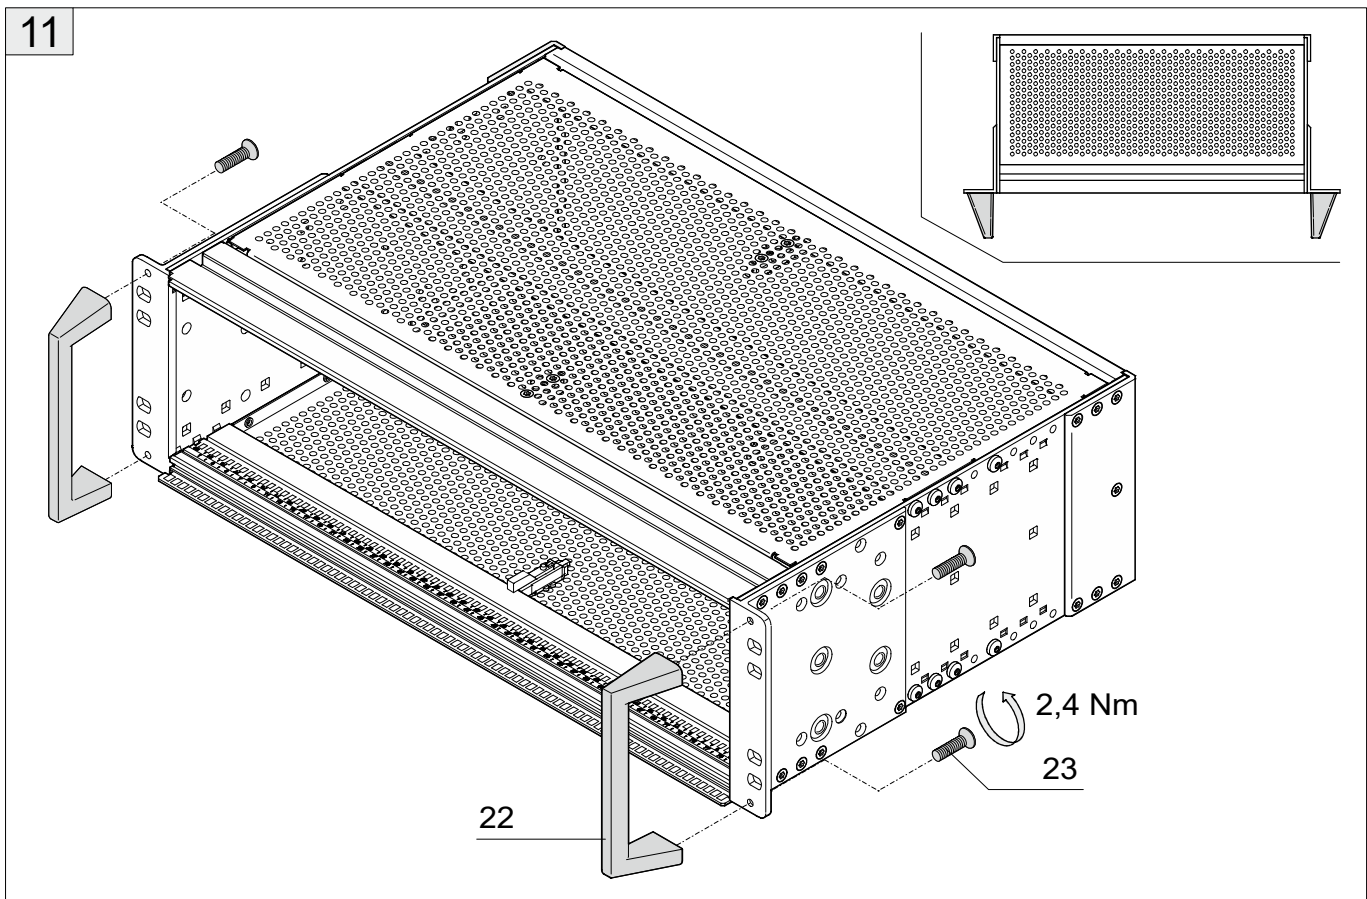

Benutzeranleitung
europacPRO rugged
Bausatz 3 HE / 6 HE

User Manual
europacPRO rugged
Kit 3 U / 6 U

Instructions utilisateur
europacPRO rugged
Kit 3 U / 6 U

2 **3 HE / U**

3

4 3 HE / U

9 R = Rugged H = Heavy

B 6 HE / U

D 6 HE / U

F R = Rugged H = Heavy