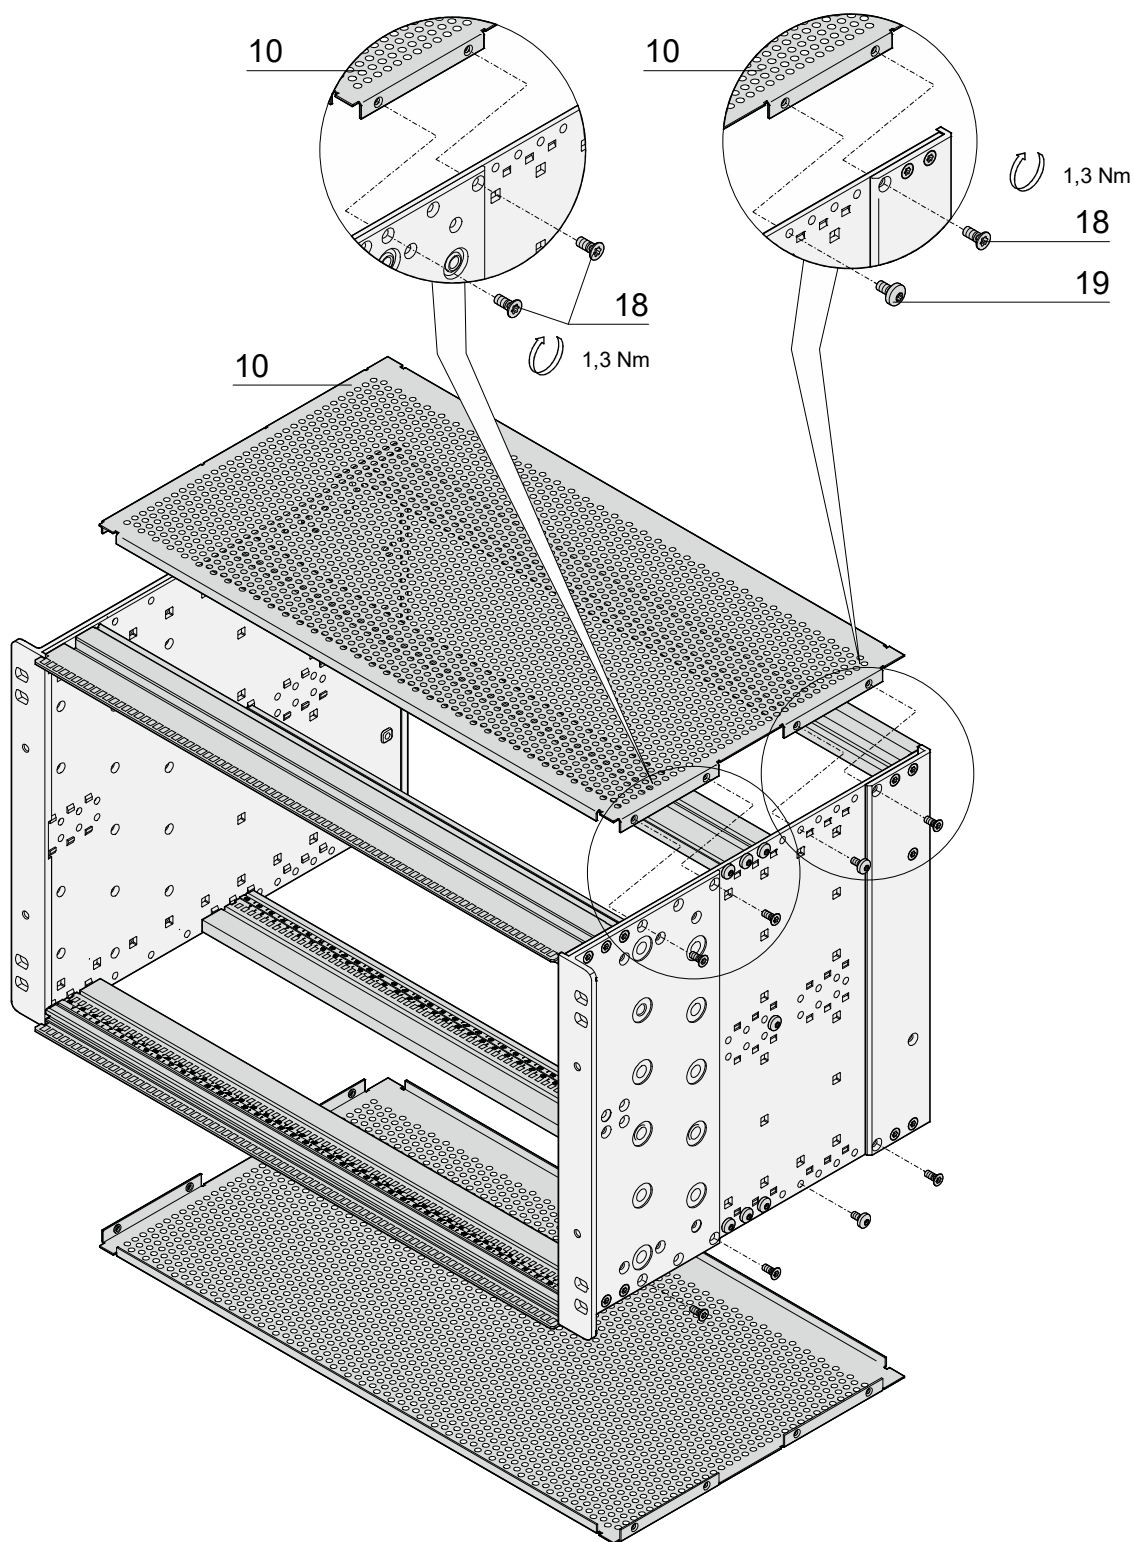

Benutzeranleitung
europacPRO rugged
Bausatz 3 HE / 6 HE

User Manual
europacPRO rugged
Kit 3 U / 6 U

Instructions utilisateur
europacPRO rugged
Kit 3 U / 6 U

2 **3 HE / U**

3

4 3 HE / U

9 R = Rugged H = Heavy

B 6 HE / U

D 6 HE / U

F R = Rugged H = Heavy