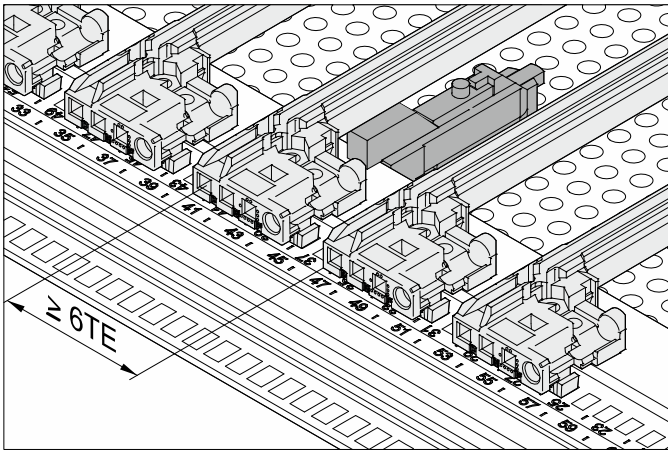

Benutzeranleitung
europacPRO rugged
Bausatz 3 HE / 6 HE

User Manual
europacPRO rugged
Kit 3 U / 6 U

Instructions utilisateur
europacPRO rugged
Kit 3 U / 6 U

2 **3 HE / U**

3

4 3 HE / U

9 R = Rugged H = Heavy

B 6 HE / U

D 6 HE / U

F R = Rugged H = Heavy