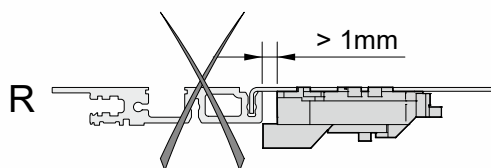

Benutzeranleitung
europacPRO rugged
Bausatz 3 HE / 6 HE

User Manual
europacPRO rugged
Kit 3 U / 6 U

Instructions utilisateur
europacPRO rugged
Kit 3 U / 6 U

2 **3 HE / U**

3

4 3 HE / U

9 R = Rugged H = Heavy

B 6 HE / U

D 6 HE / U

F R = Rugged H = Heavy