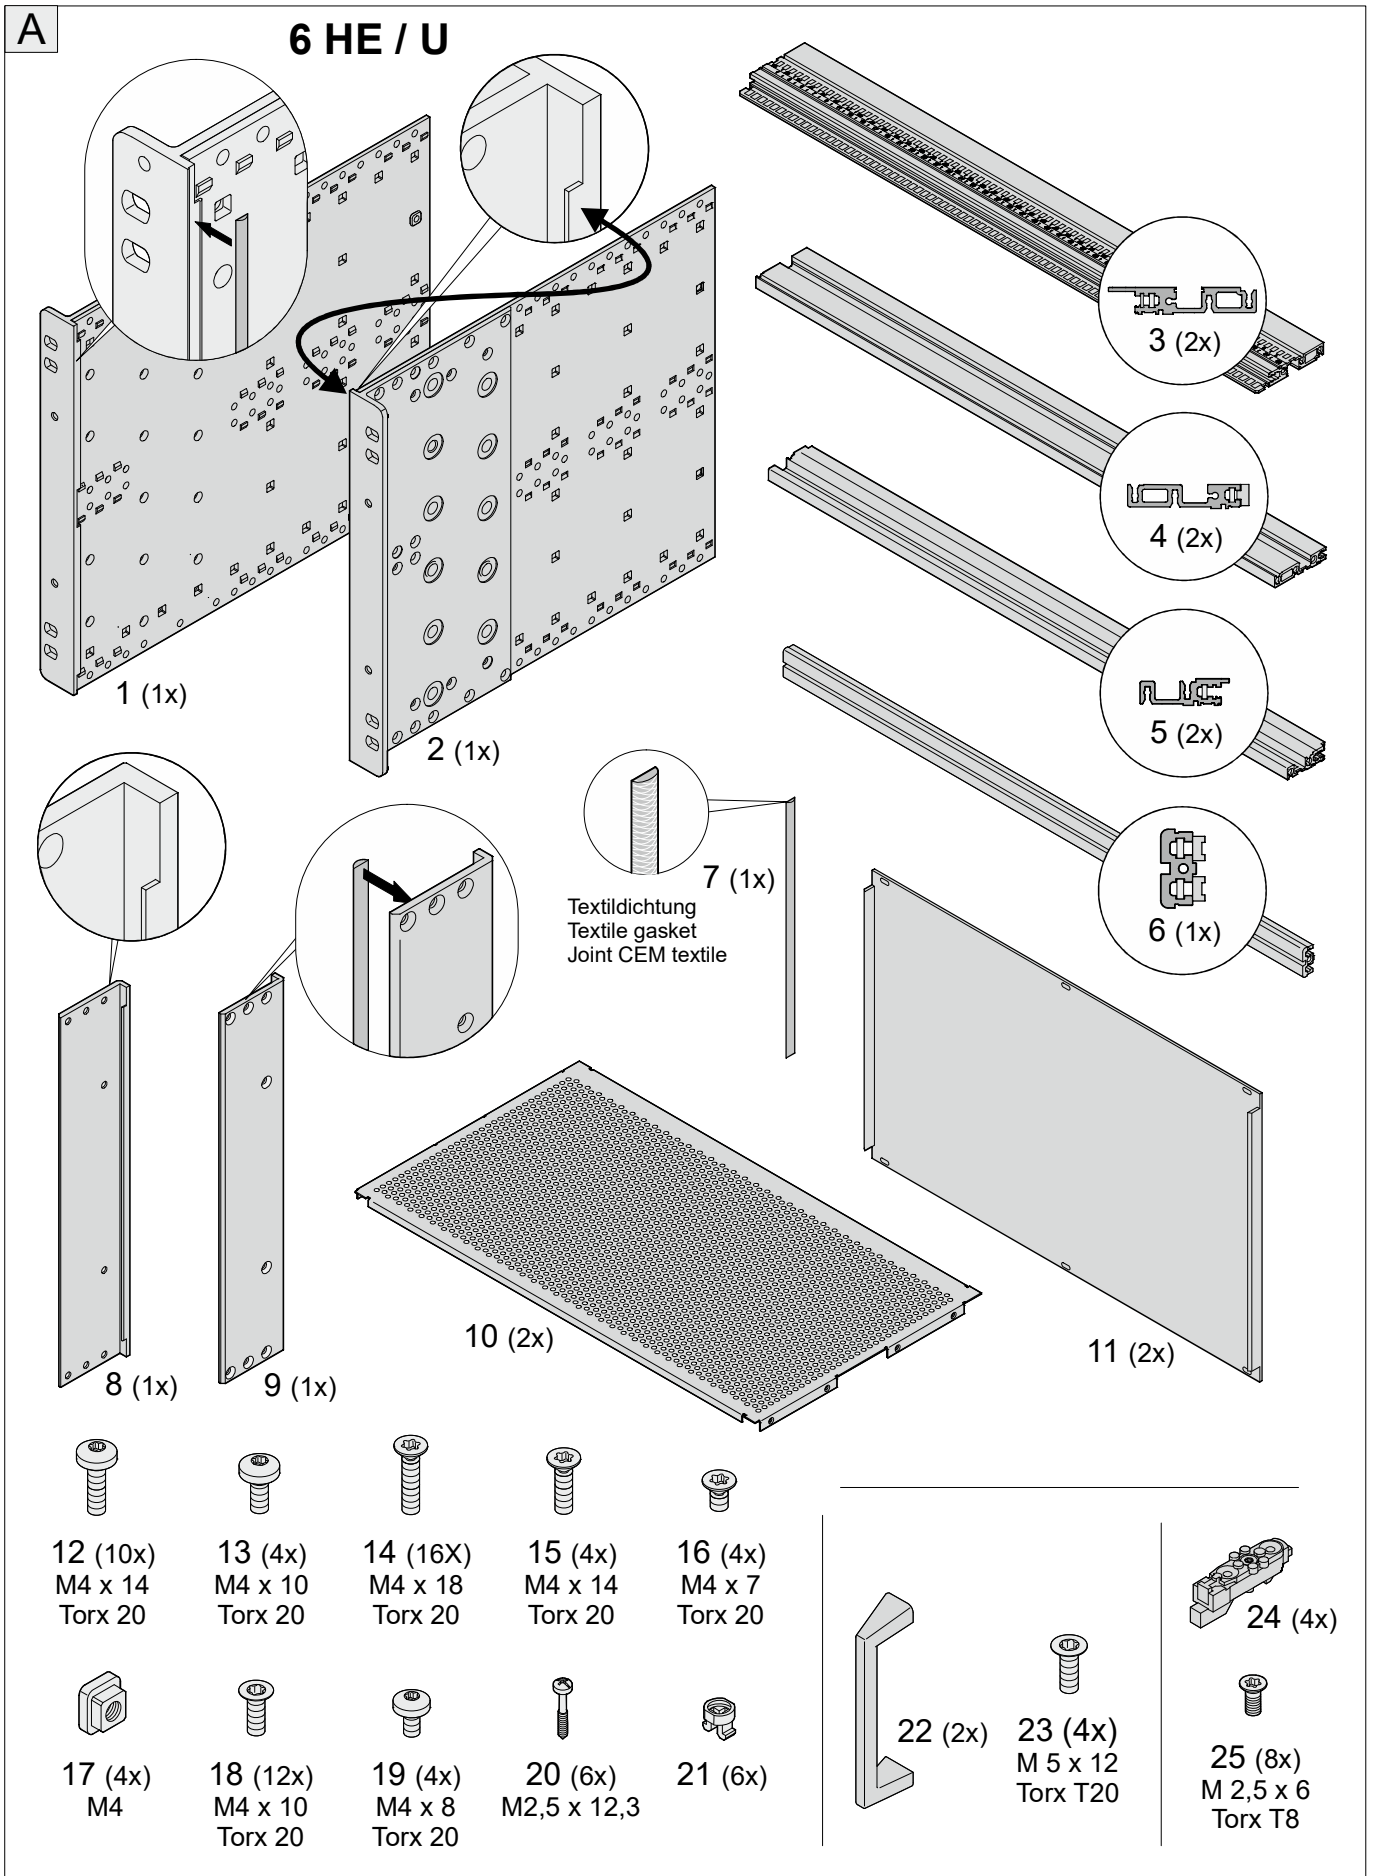

Benutzeranleitung
europacPRO rugged
Bausatz 3 HE / 6 HE

User Manual
europacPRO rugged
Kit 3 U / 6 U

Instructions utilisateur
europacPRO rugged
Kit 3 U / 6 U

2 **3 HE / U**

3

4 3 HE / U

9 R = Rugged H = Heavy

B 6 HE / U

D 6 HE / U

F R = Rugged H = Heavy