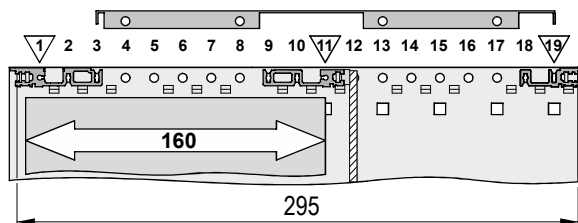

Benutzeranleitung
europacPRO rugged
Bausatz 3 HE / 6 HE

User Manual
europacPRO rugged
Kit 3 U / 6 U

Instructions utilisateur
europacPRO rugged
Kit 3 U / 6 U

2 **3 HE / U**

3

4 3 HE / U

9 R = Rugged H = Heavy

B 6 HE / U

D 6 HE / U

F R = Rugged H = Heavy