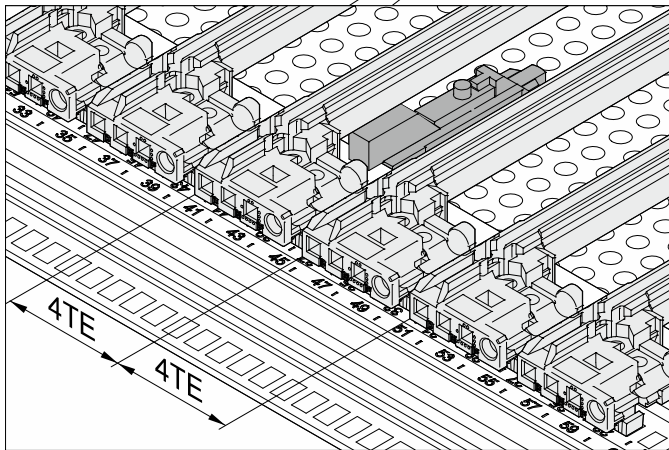

Benutzeranleitung
europacPRO rugged
Bausatz 3 HE / 6 HE

User Manual
europacPRO rugged
Kit 3 U / 6 U

Instructions utilisateur
europacPRO rugged
Kit 3 U / 6 U

2 **3 HE / U**

3

4 3 HE / U

9 R = Rugged H = Heavy

B 6 HE / U

D 6 HE / U

F R = Rugged H = Heavy