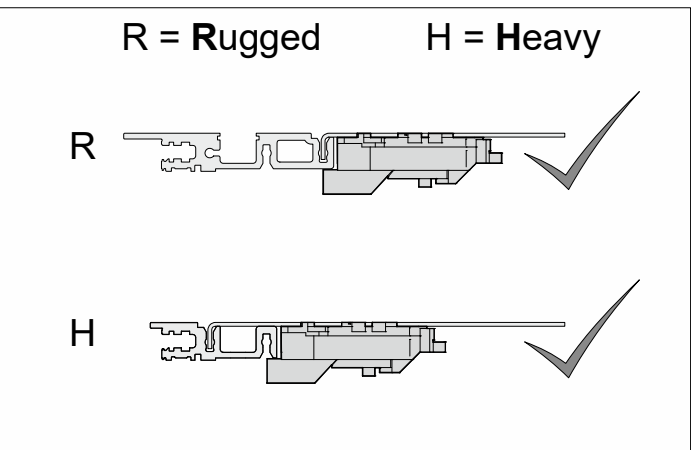

Benutzeranleitung
europacPRO rugged
Bausatz 3 HE / 6 HE

User Manual
europacPRO rugged
Kit 3 U / 6 U

Instructions utilisateur
europacPRO rugged
Kit 3 U / 6 U

2 **3 HE / U**

3

4 3 HE / U

9 R = Rugged H = Heavy

B 6 HE / U

D 6 HE / U

F R = Rugged H = Heavy