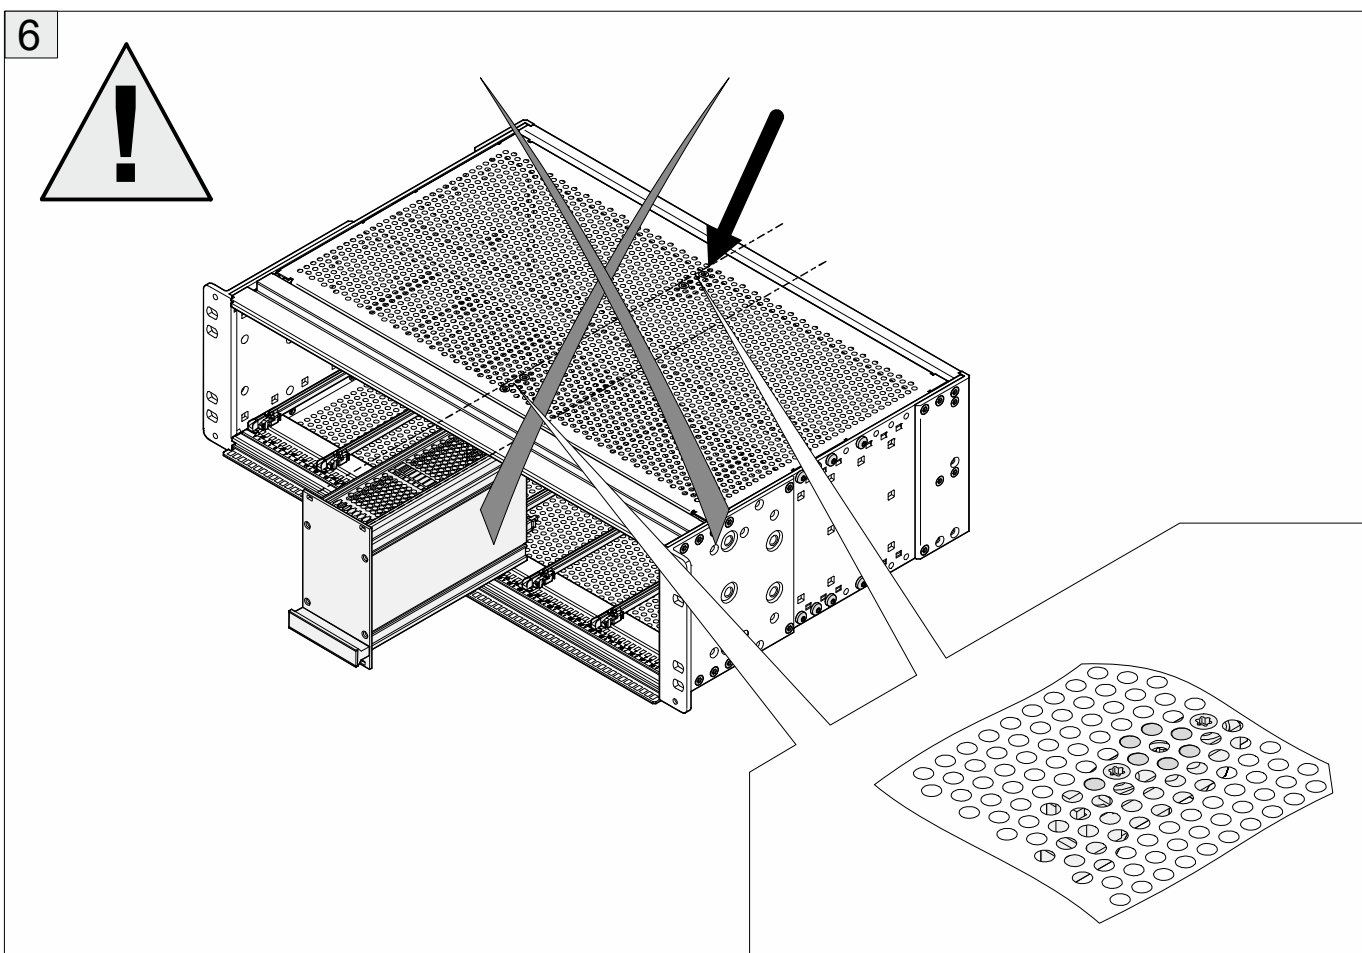

Benutzeranleitung
europacPRO rugged
Bausatz 3 HE / 6 HE

User Manual
europacPRO rugged
Kit 3 U / 6 U

Instructions utilisateur
europacPRO rugged
Kit 3 U / 6 U

2 **3 HE / U**

3

4 3 HE / U

9 R = Rugged H = Heavy

B 6 HE / U

D 6 HE / U

F R = Rugged H = Heavy