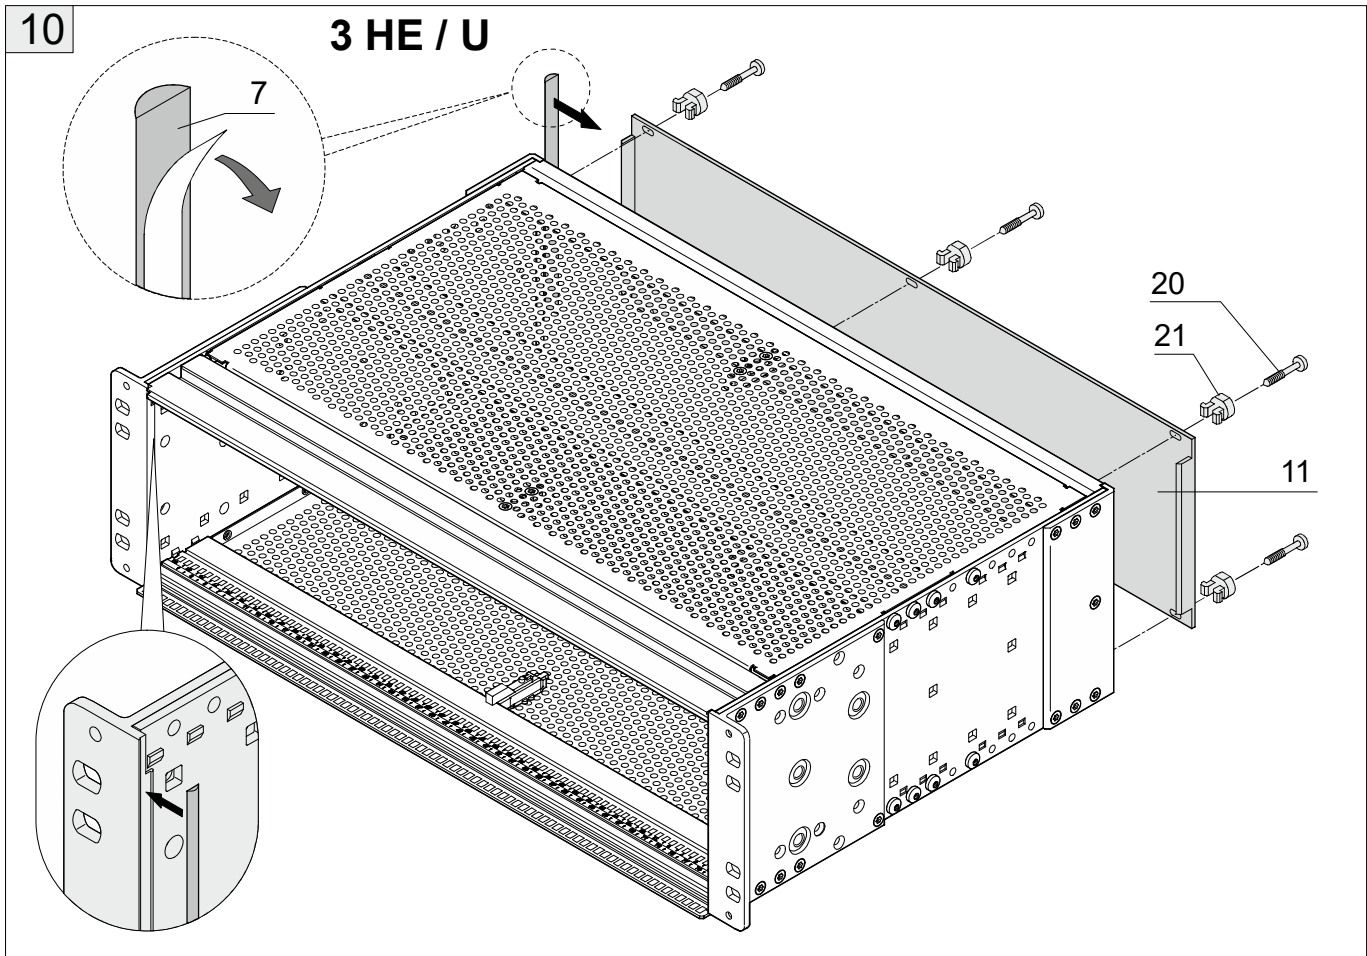

Benutzeranleitung
europacPRO rugged
Bausatz 3 HE / 6 HE

User Manual
europacPRO rugged
Kit 3 U / 6 U

Instructions utilisateur
europacPRO rugged
Kit 3 U / 6 U

2 **3 HE / U**

3

4 3 HE / U

9 R = Rugged H = Heavy

B 6 HE / U

D 6 HE / U

F R = Rugged H = Heavy