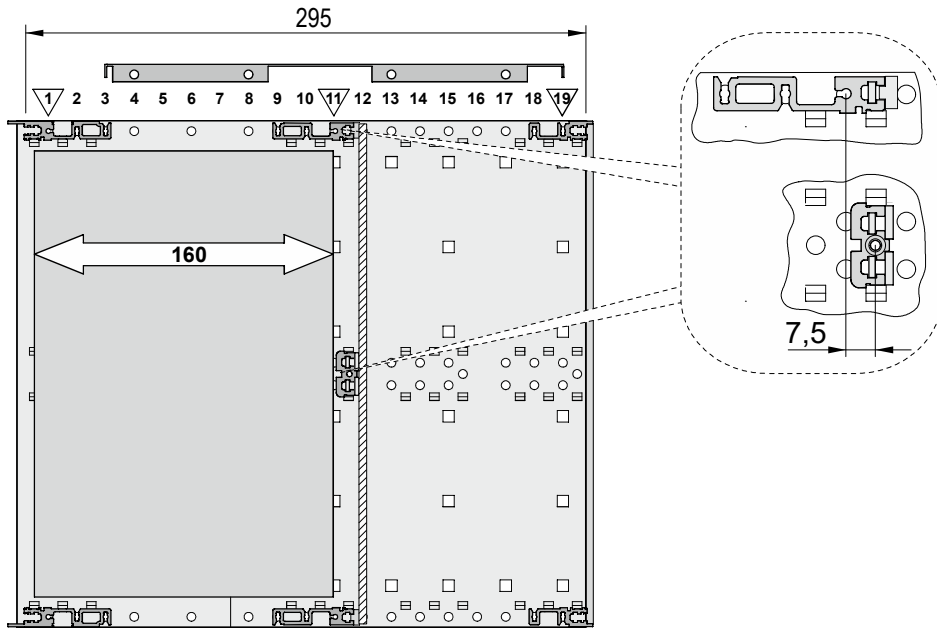

Benutzeranleitung
europacPRO rugged
Bausatz 3 HE / 6 HE

User Manual
europacPRO rugged
Kit 3 U / 6 U

Instructions utilisateur
europacPRO rugged
Kit 3 U / 6 U

2 **3 HE / U**

3

4 3 HE / U

9 R = Rugged H = Heavy

B 6 HE / U

D 6 HE / U

F R = Rugged H = Heavy