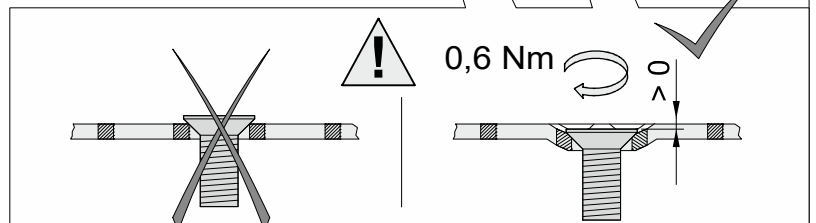

Benutzeranleitung
europacPRO rugged
Bausatz 3 HE / 6 HE

User Manual
europacPRO rugged
Kit 3 U / 6 U

Instructions utilisateur
europacPRO rugged
Kit 3 U / 6 U

2 **3 HE / U**

3

4 3 HE / U

9 R = Rugged H = Heavy

B 6 HE / U

D 6 HE / U

F R = Rugged H = Heavy