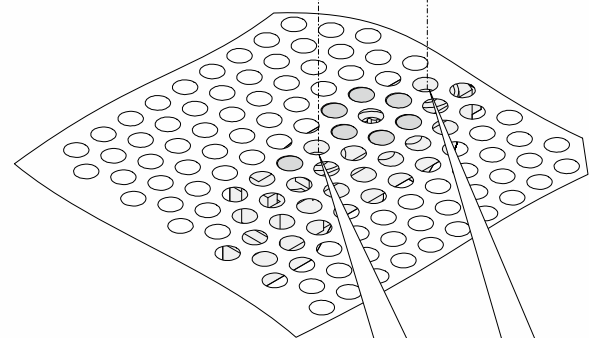

Benutzeranleitung
europacPRO rugged
Bausatz 3 HE / 6 HE

User Manual
europacPRO rugged
Kit 3 U / 6 U

Instructions utilisateur
europacPRO rugged
Kit 3 U / 6 U

2 **3 HE / U**

3

4 3 HE / U

9 R = Rugged H = Heavy

B 6 HE / U

D 6 HE / U

F R = Rugged H = Heavy