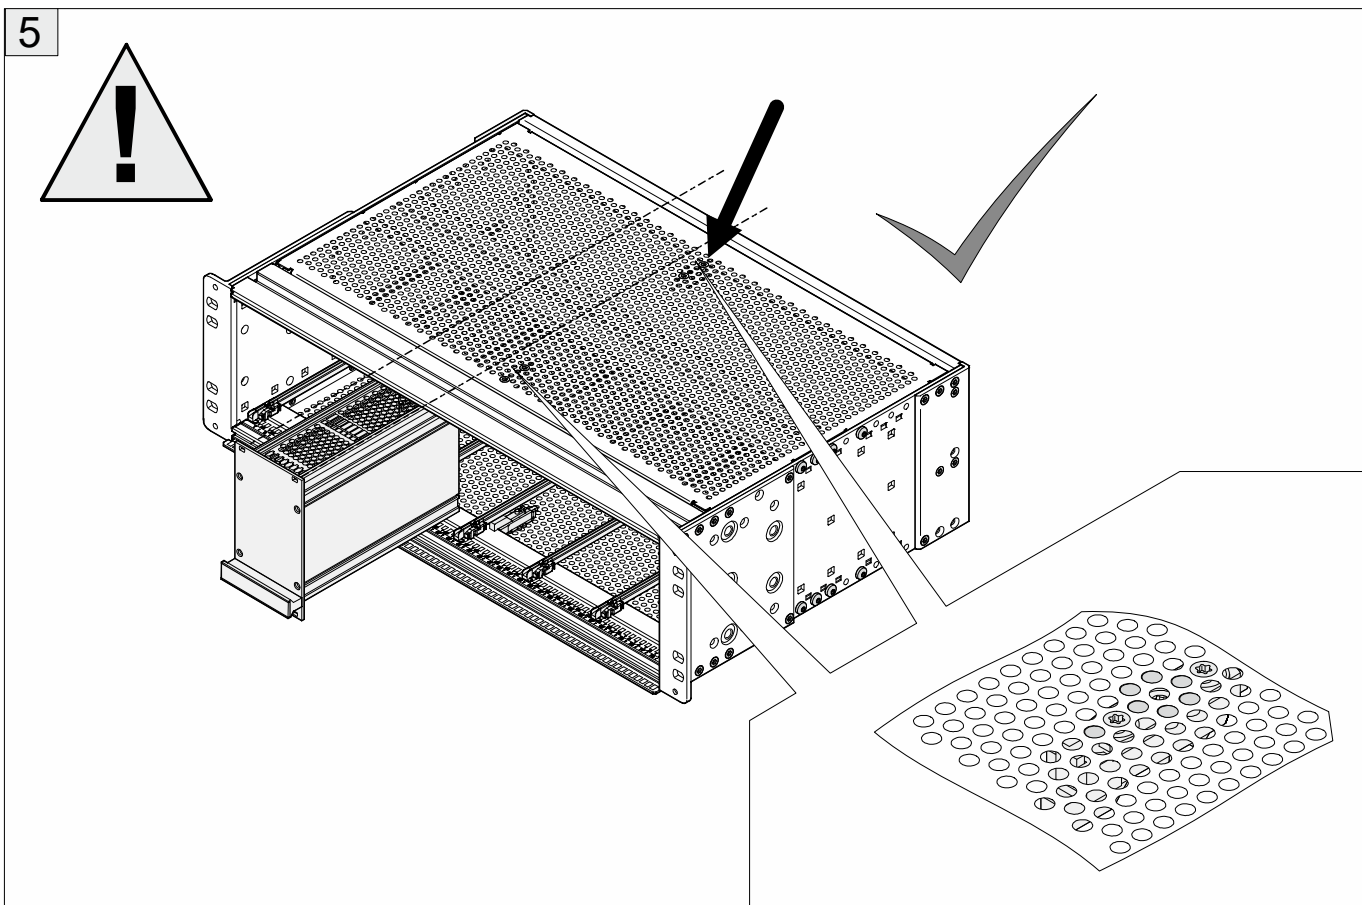

Benutzeranleitung
europacPRO rugged
Bausatz 3 HE / 6 HE

User Manual
europacPRO rugged
Kit 3 U / 6 U

Instructions utilisateur
europacPRO rugged
Kit 3 U / 6 U

2 **3 HE / U**

3

4 3 HE / U

9 R = Rugged H = Heavy

B 6 HE / U

D 6 HE / U

F R = Rugged H = Heavy