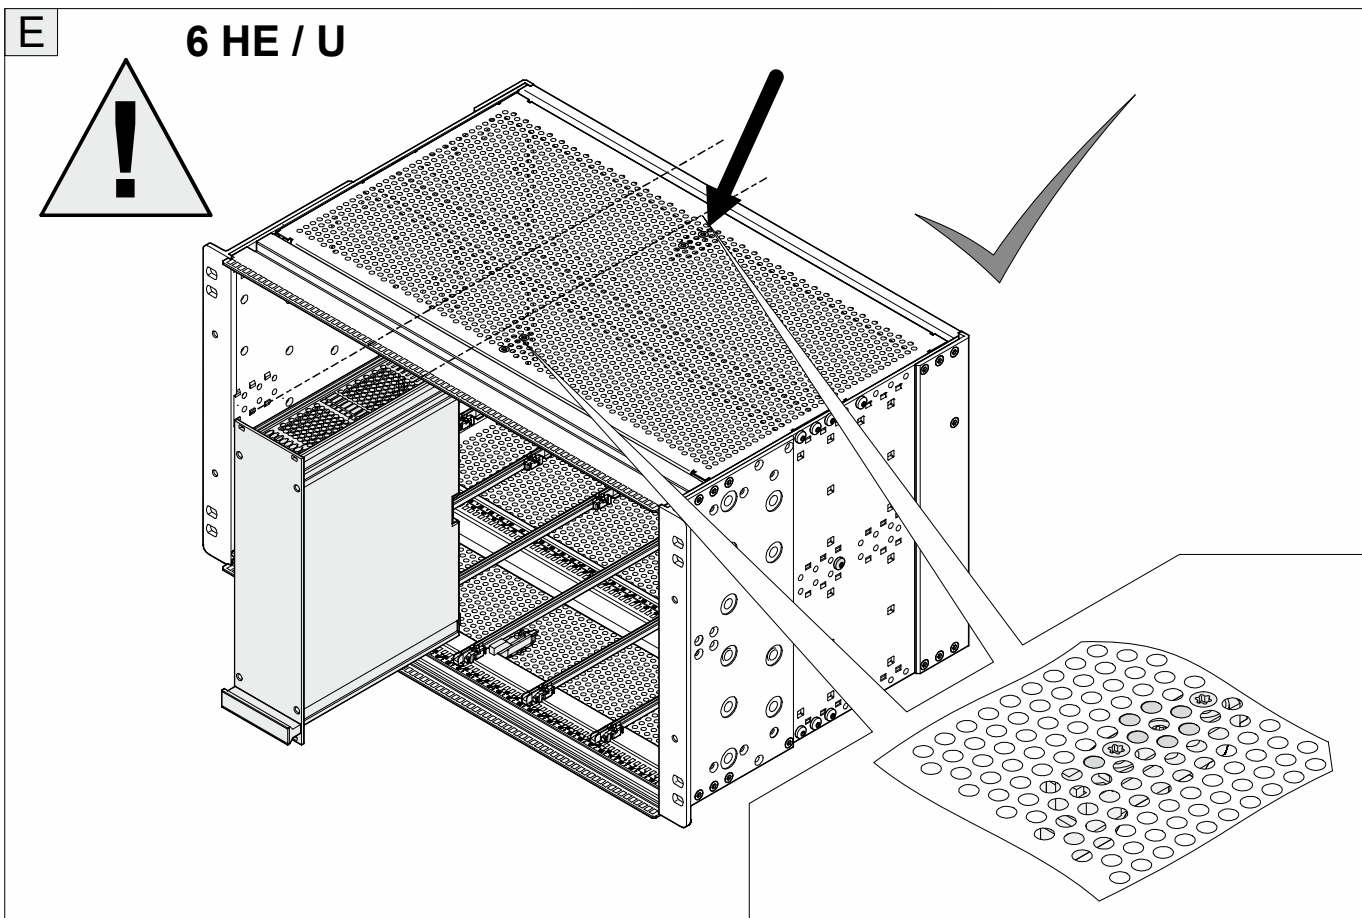

Benutzeranleitung
europacPRO rugged
Bausatz 3 HE / 6 HE

User Manual
europacPRO rugged
Kit 3 U / 6 U

Instructions utilisateur
europacPRO rugged
Kit 3 U / 6 U

2 **3 HE / U**

3

4 3 HE / U

9 R = Rugged H = Heavy

B 6 HE / U

D 6 HE / U

F R = Rugged H = Heavy