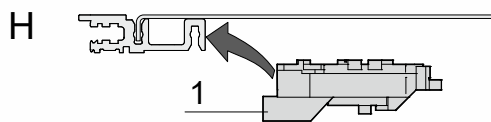

Benutzeranleitung
europacPRO rugged
Bausatz 3 HE / 6 HE

User Manual
europacPRO rugged
Kit 3 U / 6 U

Instructions utilisateur
europacPRO rugged
Kit 3 U / 6 U

2 **3 HE / U**

3

4 3 HE / U

9 R = Rugged H = Heavy

B 6 HE / U

D 6 HE / U

F R = Rugged H = Heavy