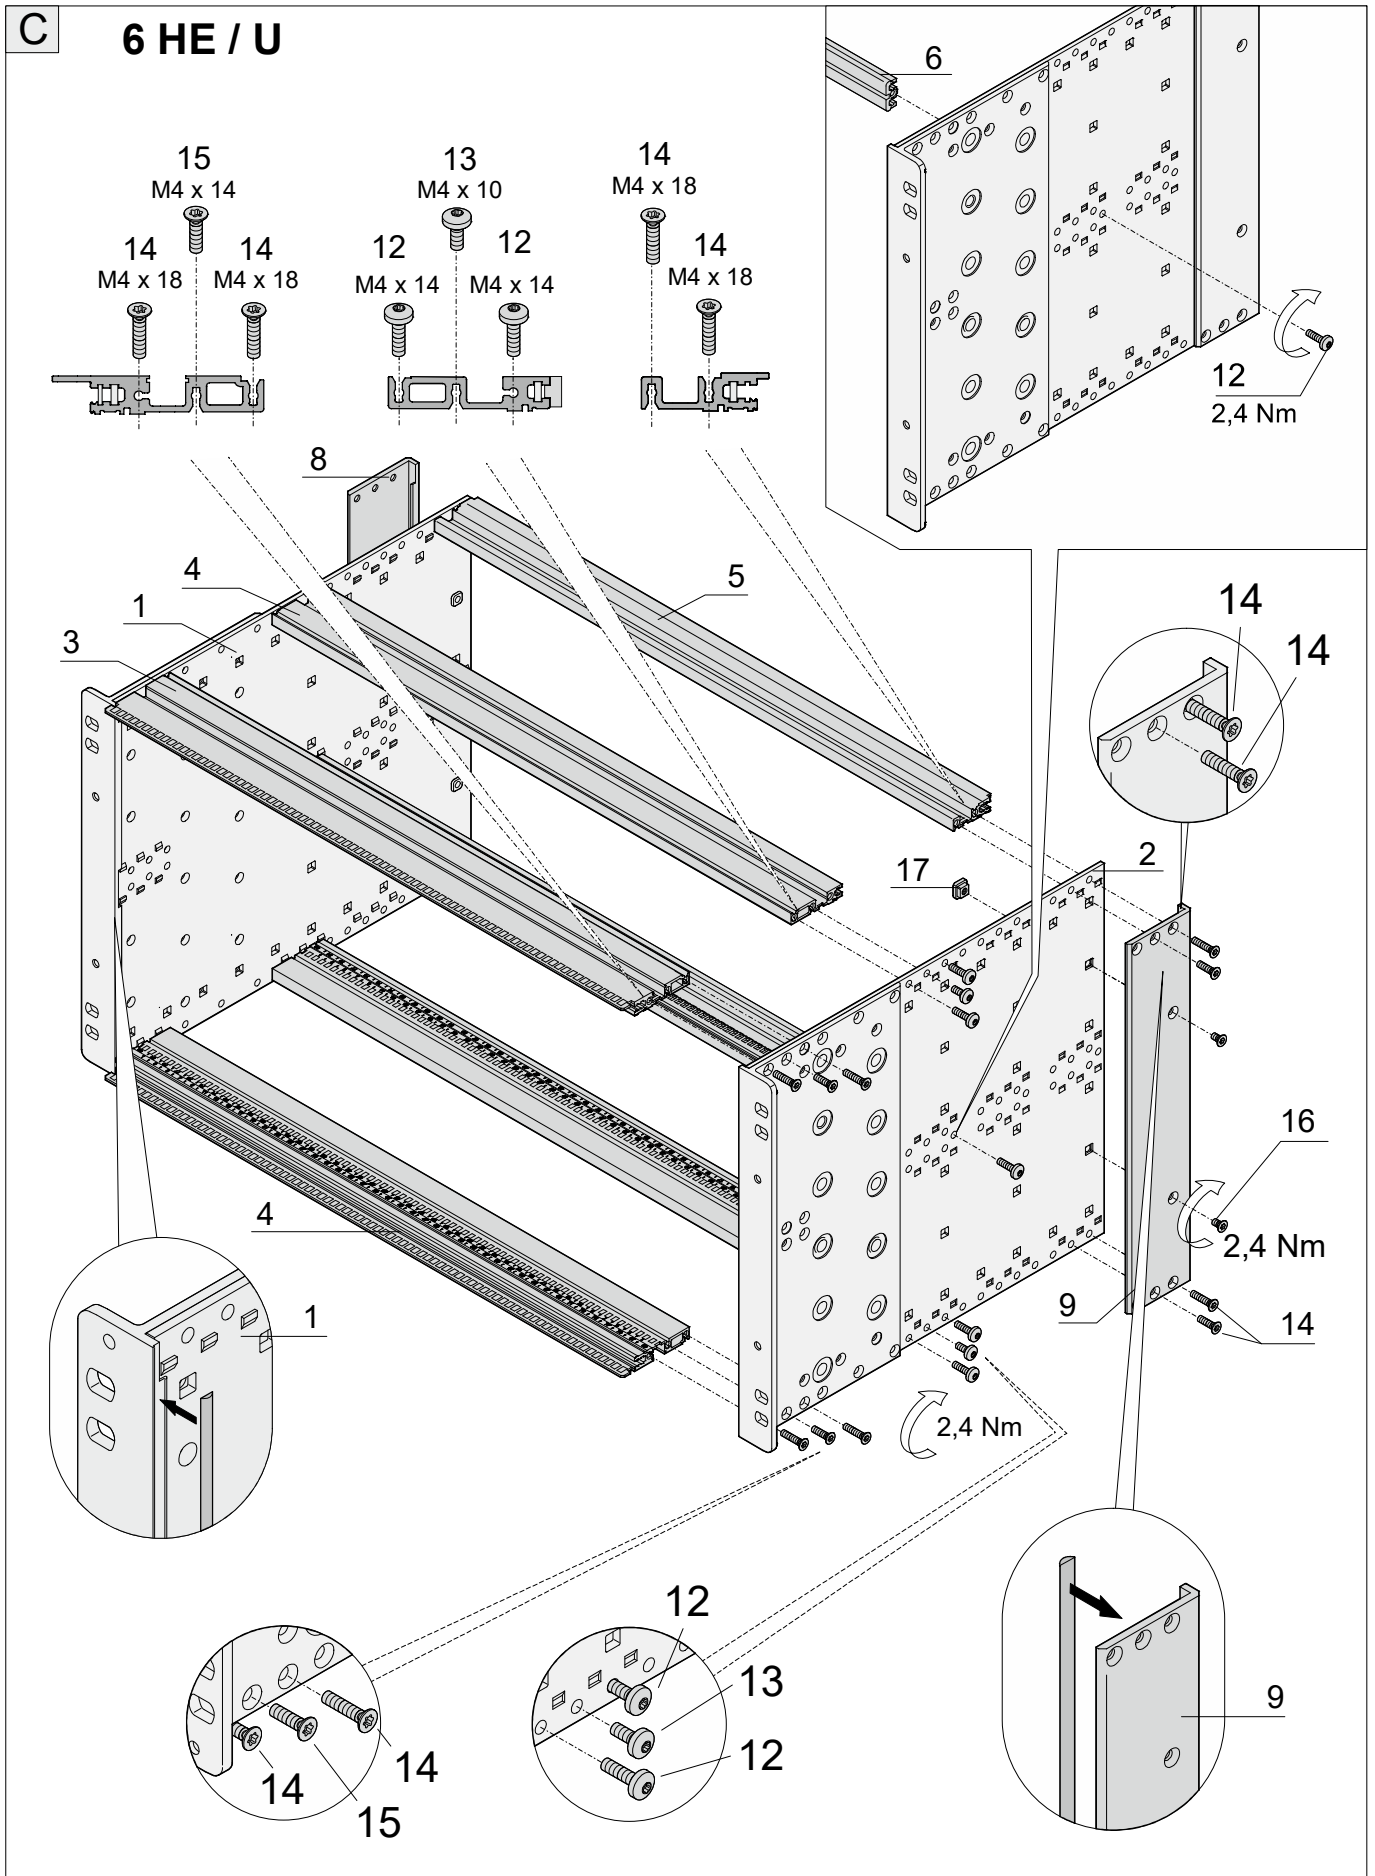

Benutzeranleitung
europacPRO rugged
Bausatz 3 HE / 6 HE

User Manual
europacPRO rugged
Kit 3 U / 6 U

Instructions utilisateur
europacPRO rugged
Kit 3 U / 6 U

2 **3 HE / U**

3

4 3 HE / U

9 R = Rugged H = Heavy

B 6 HE / U

D 6 HE / U

F R = Rugged H = Heavy