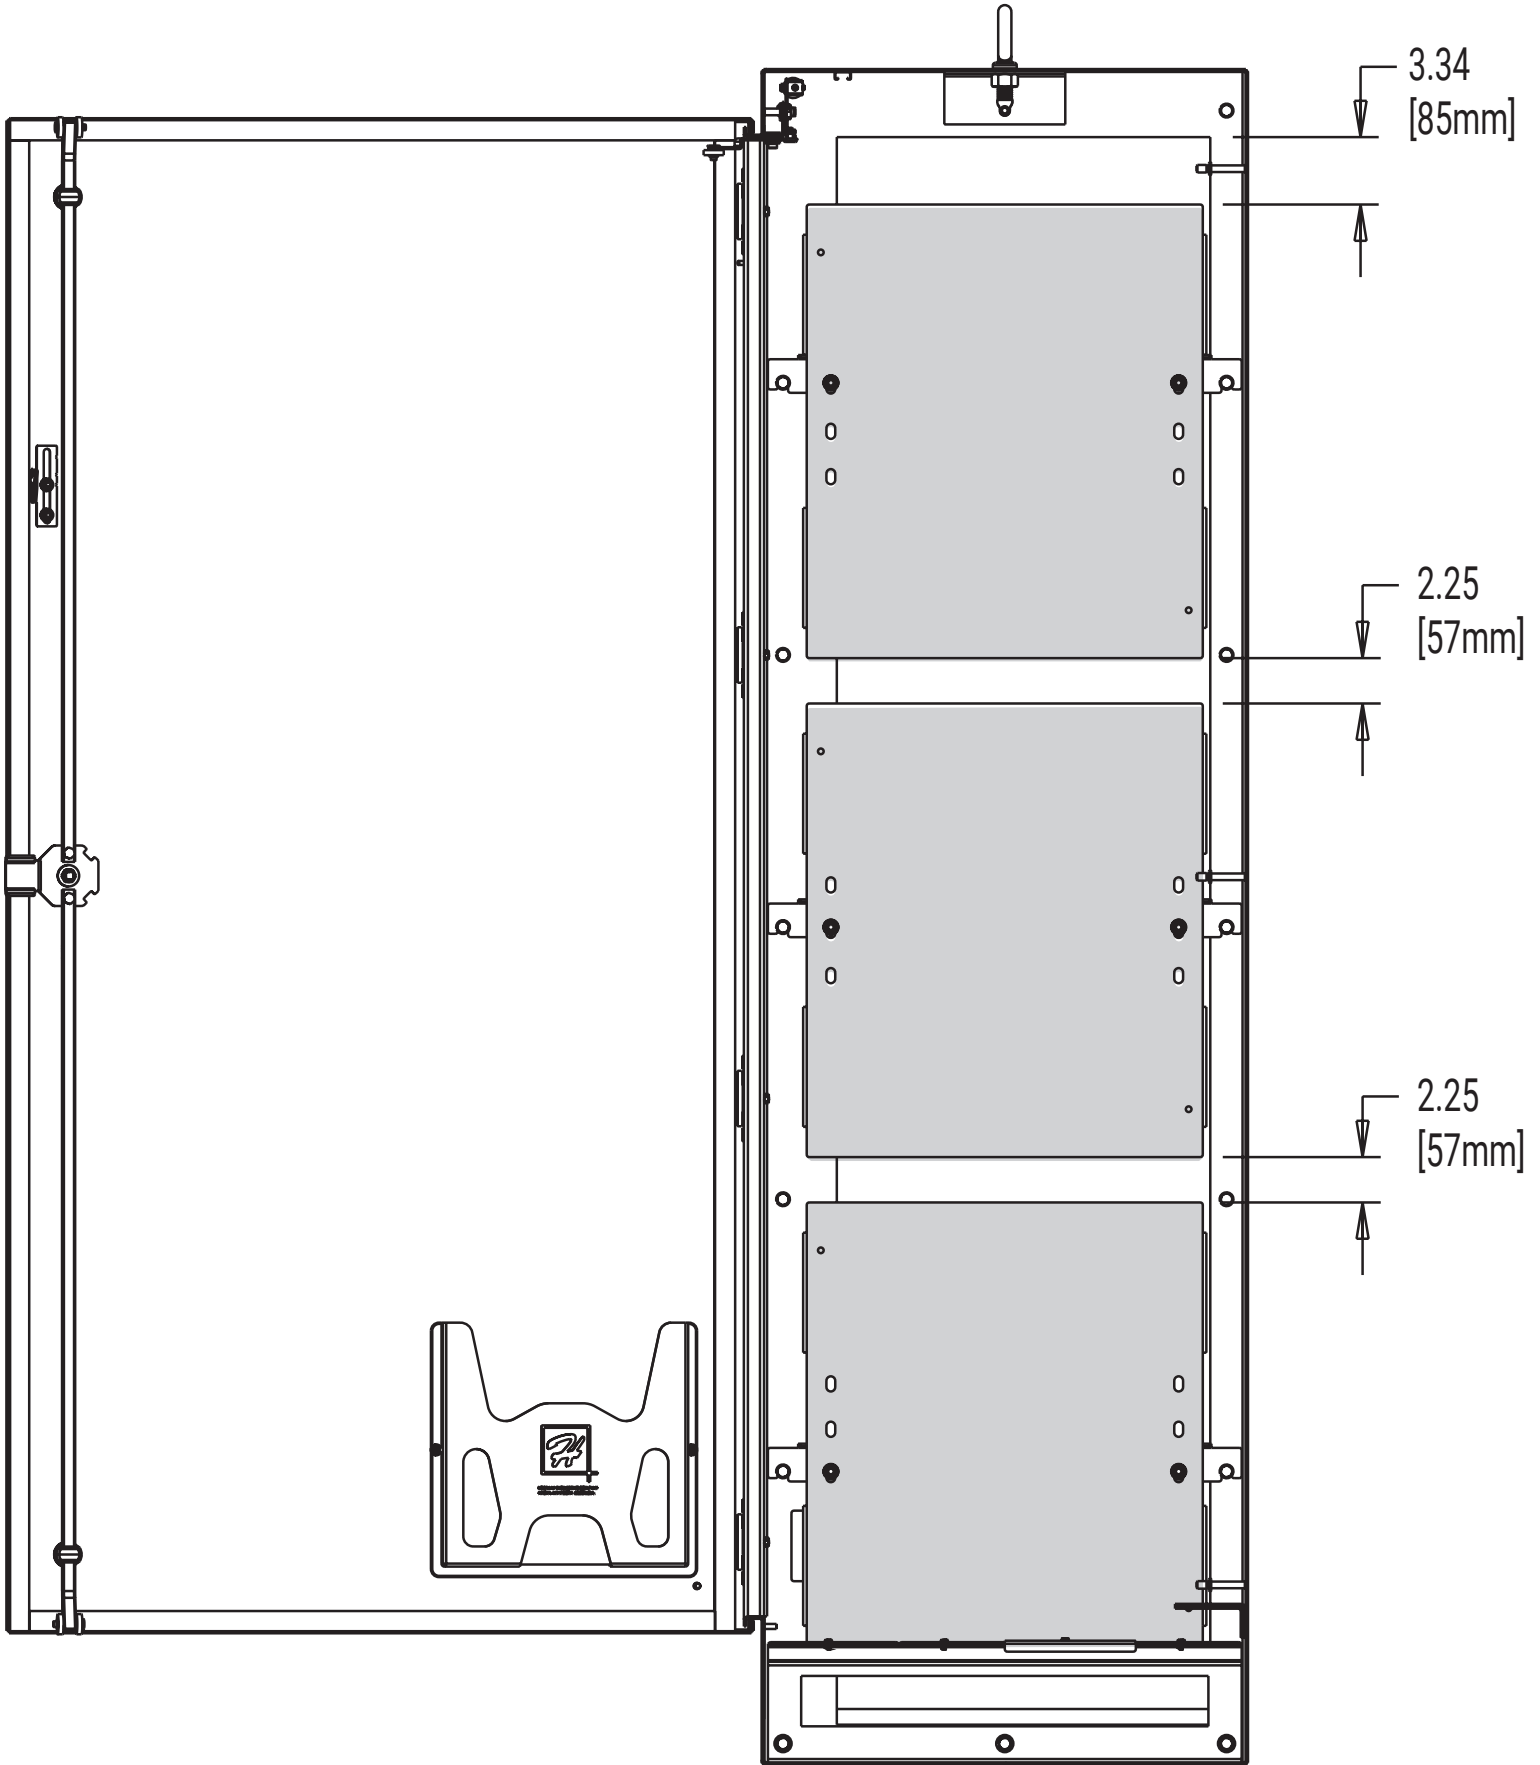

### Small Side Panel

Side panel mounting location without enclosure false floor - 84-inch tall enclosures.

## Small Side Panel

Side panel mounting location with enclosure false floor - 84-inch tall enclosures.

# Small Side Panel

Side view of mounting locations - 84-inch tall enclosures without false floor.

# Small Side Panel

Side view of mounting locations - 84-inch tall enclosures with false floor.