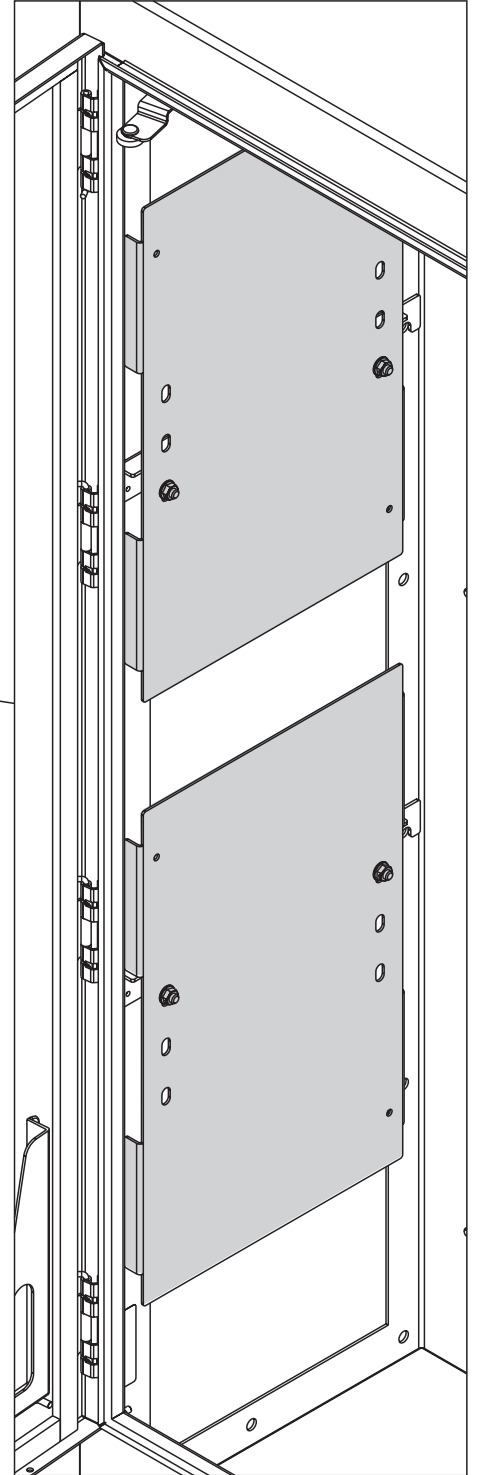

Small Side Panel

Side panel mounting location with and without enclosure false floor - 72-inch tall enclosures.