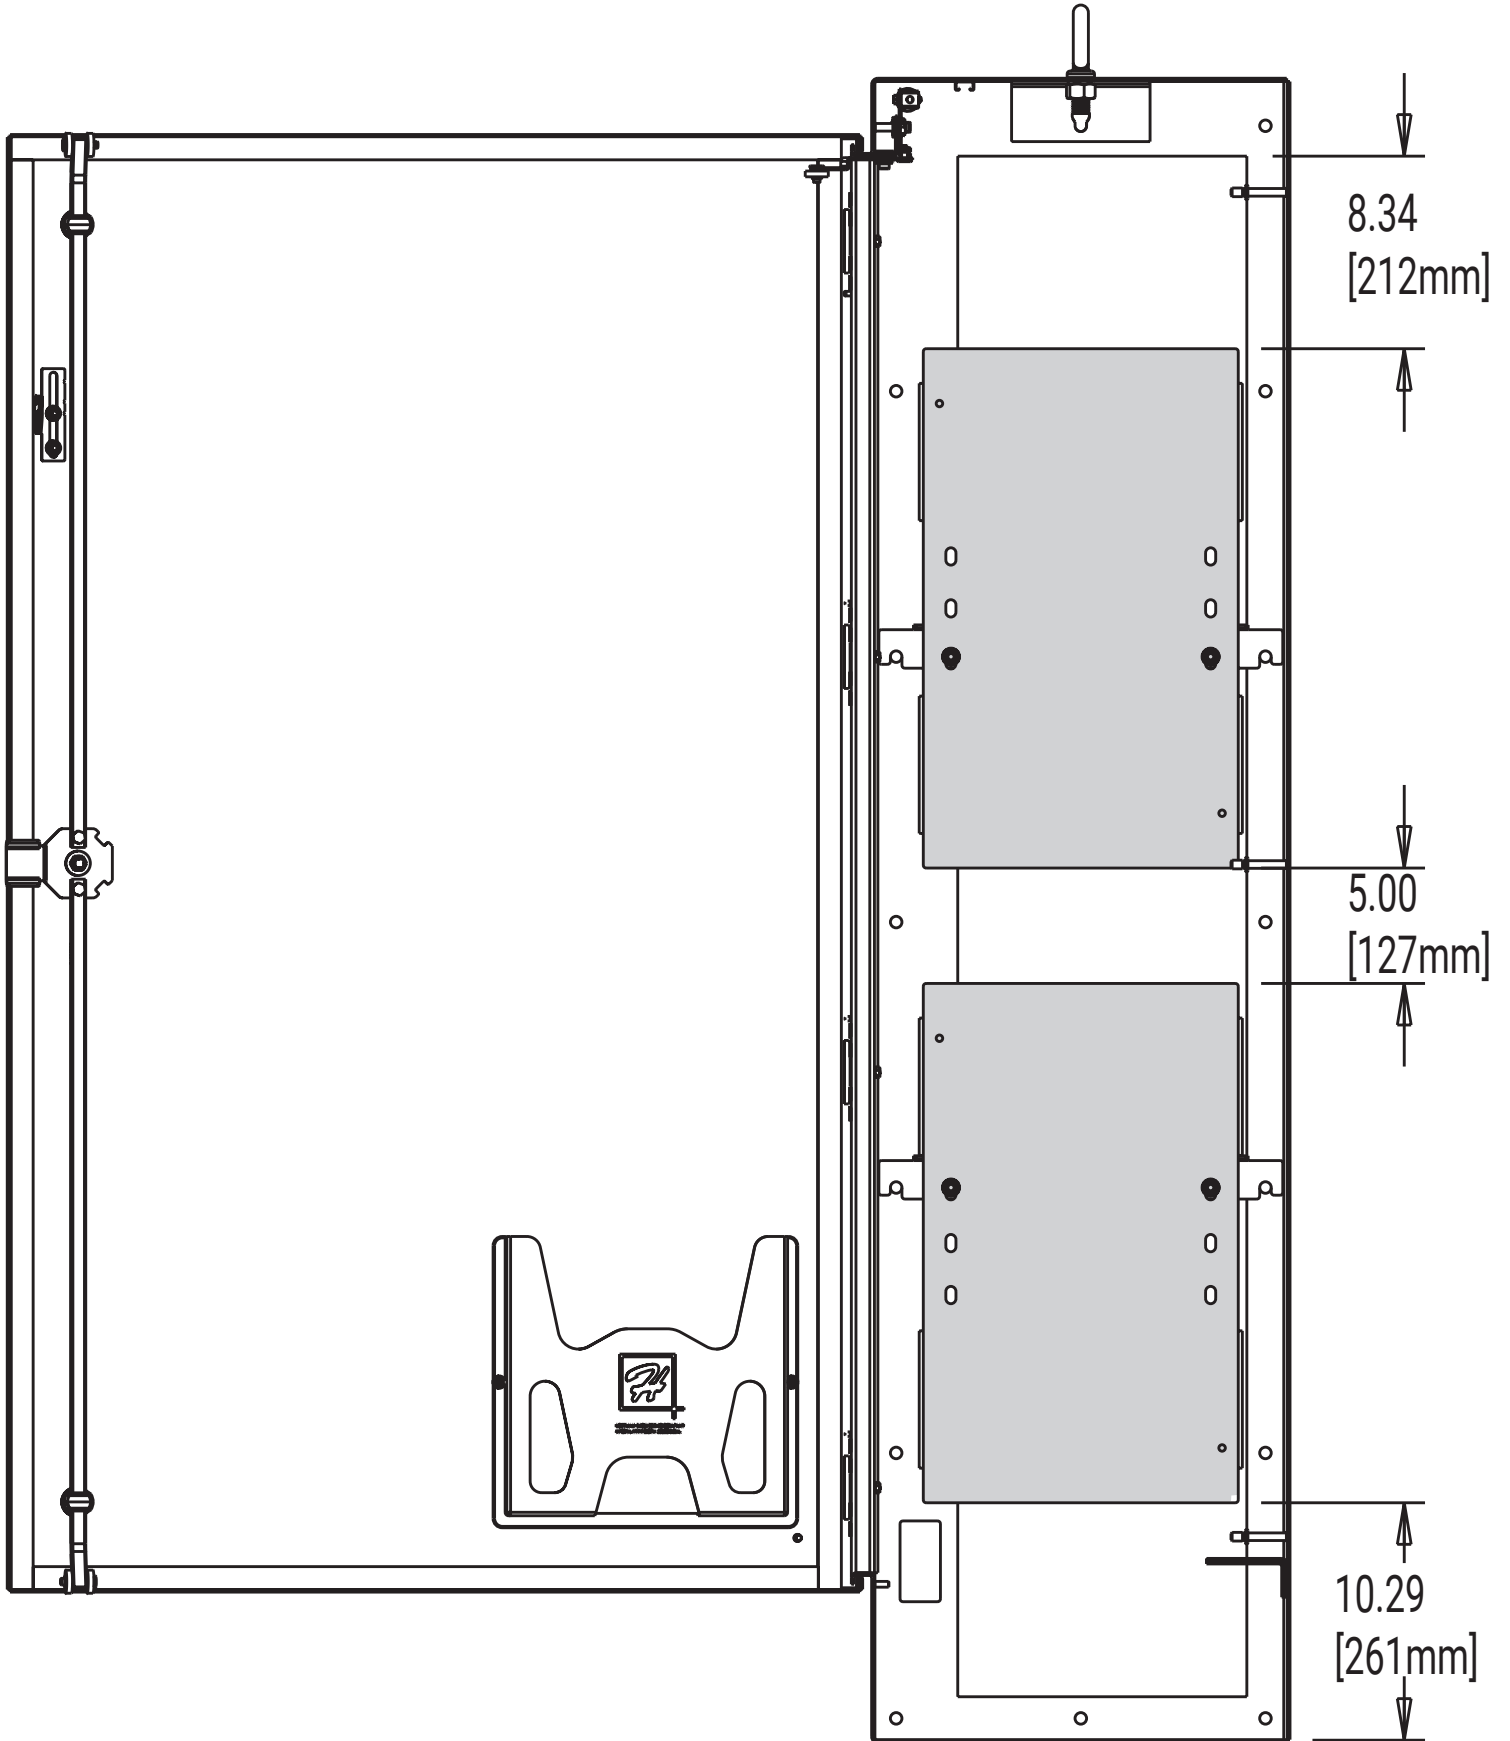

# Small Side Panel

Side view of mounting locations - 84-inch tall enclosures with false floor.

# Small Side Panel

Support bracket locations - 72-inch tall enclosures.

# Small Side Panel

Side panel mounting location with and without enclosure false floor - 72-inch tall enclosures.

# Small Side Panel

Side view of mounting locations - 72-inch tall enclosures with and without false floor.