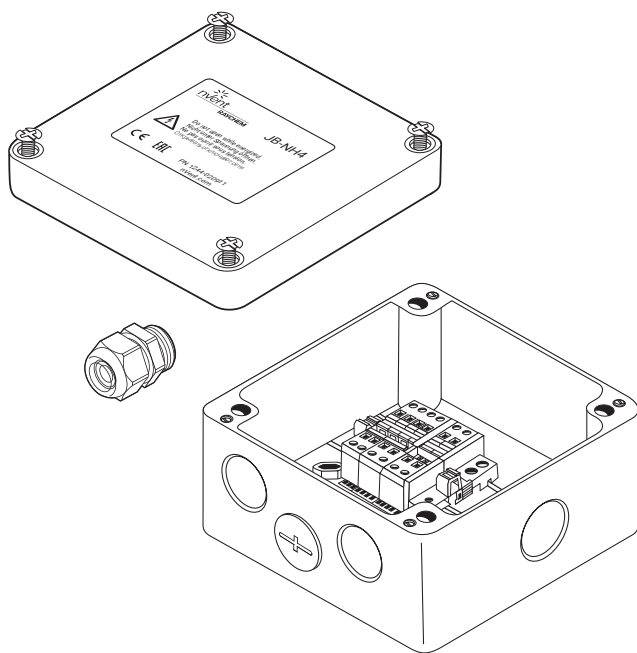

Junction box for modular system

PRODUCT OVERVIEW

The nVent RAYCHEM JB-NH4 is a junction box for use with various heating cable types with M25 connection kits and suitable for use in ordinary (non-hazardous) areas. It can be used to make a power connection, splice, or end seal. For use with nVent RAYCHEM industrial parallel heating cables.

Up to four heating cables or three heating cables and the appropriate size power cable can be accommodated through the four entries and connected to the DIN-rail mounted terminals. A power cable gland (M25) included.

The box can be wall mounted via the four holes moulded in the back of the box. For pipe mounting, it is recommended that this box is used with a nVent RAYCHEM support bracket.

PRODUCT SPECIFICATIONS

Dimensions (in mm)

Enclosure

Area of use	Ordinary (non-hazardous)
Protection	IP66
Entries	4 x M25
Exposure temperature	-40°C to +90°C
Base	Grey glass filled polymer
Lid	Grey glass filled polymer

Terminals

ST-4	Din rail mounted, spring-type terminals
Voltage rating	Max. 800 Vac
Max. conductor size	Stranded: 4 mm ² Solid: 6 mm ²
Current rating	Nominal 32 A - Maximum 40 A with 6 mm ² conductor cross section
Quantity	4 phase terminals, bridged per 2 and 2 PE terminals