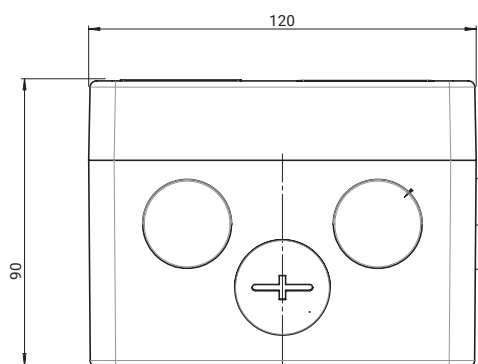

Up to four heating cables or three heating cables and the appropriate size power cable can be accommodated through the four entries and connected to the DIN-rail mounted terminals. A power cable gland (M25) included.

The box can be wall mounted via the four holes moulded in the back of the box. For pipe mounting, it is recommended that this box is used with a nVent RAYCHEM support bracket.

PRODUCT SPECIFICATIONS

Dimensions (in mm)

Enclosure

Area of use	Ordinary (non-hazardous)
Protection	IP66
Entries	4 x M25
Exposure temperature	-40°C to +90°C
Base	Grey glass filled polymer
Lid	Grey glass filled polymer

Terminals

ST-4	Din rail mounted, spring-type terminals
Voltage rating	Max. 800 Vac
Max. conductor size	Stranded: 4 mm ² Solid: 6 mm ²
Current rating	Nominal 32 A - Maximum 40 A with 6 mm ² conductor cross section
Quantity	4 phase terminals, bridged per 2 and 2 PE terminals