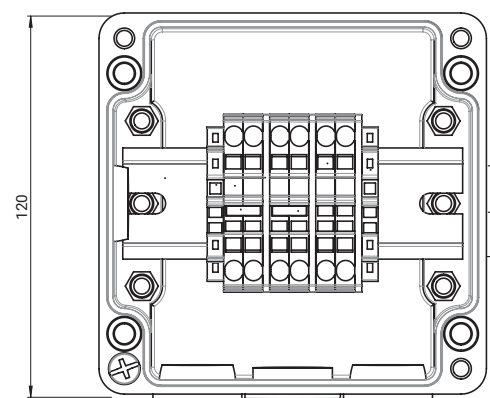

Junction box for modular system

PRODUCT OVERVIEW

The nVent RAYCHEM JB-NH4 is a junction box for use with various heating cable types with M25 connection kits and suitable for use in ordinary (non-hazardous) areas. It can be used to make a power connection, splice, or end seal. For use with nVent RAYCHEM industrial parallel heating cables.

Up to four heating cables or three heating cables and the appropriate size power cable can be accommodated through the four entries and connected to the DIN-rail mounted terminals. A power cable gland (M25) included.

The box can be wall mounted via the four holes moulded in the back of the box. For pipe mounting, it is recommended that this box is used with a nVent RAYCHEM support bracket.

PRODUCT SPECIFICATIONS

Dimensions (in mm)

Enclosure

Area of use	Ordinary (non-hazardous)
Protection	IP66
Entries	4 x M25
Exposure temperature	-40°C to +90°C
Base	Grey glass filled polymer
Lid	Grey glass filled polymer

Terminals

ST-4	Din rail mounted, spring-type terminals
Voltage rating	Max. 800 Vac
Max. conductor size	Stranded: 4 mm ² Solid: 6 mm ²
Current rating	Nominal 32 A - Maximum 40 A with 6 mm ² conductor cross section
Quantity	4 phase terminals, bridged per 2 and 2 PE terminals