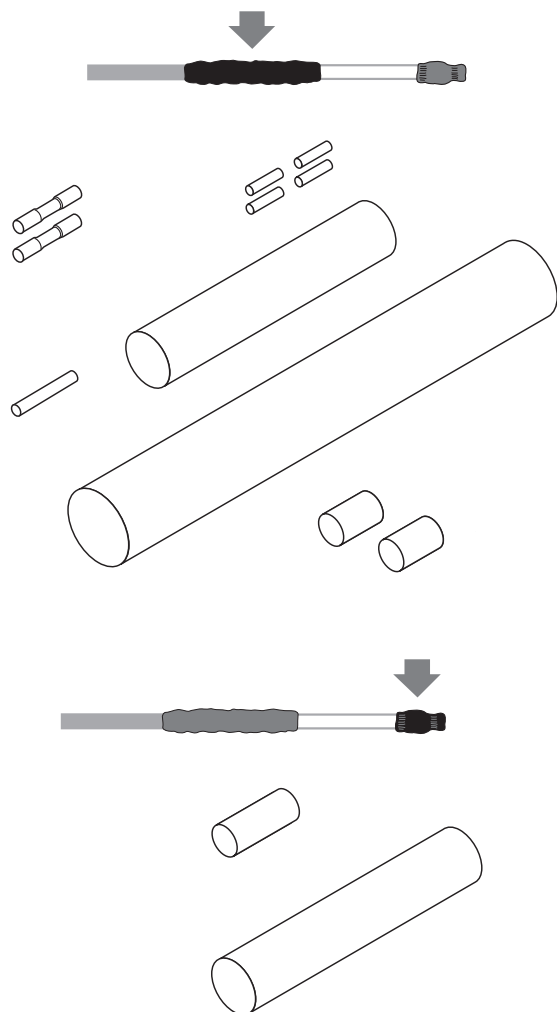

Cold lead/splice connection and end seal kit

PRODUCT OVERVIEW

The nVent RAYCHEM CSE-05-DR kit combines the following: in-line connection of a BSA heating cable to a flexible power cable, or in-line joining of 2 BSA heating cables, and end termination of the BSA heating cable.

This kit is designed for use in ordinary area (non hazardous).

It employs easy to use heat-shrinkable tubing with an adhesive, that when heated forms a semi-flexible moisture proof encapsulation.

Electrical continuation is maintained via crimps for the conductors and another crimp connection for the drainwire of the heating cable.

Due to its low profile design the finished power or splice connection and end seal can be installed under the insulation, directly on the pipe.

Application

In-line cold lead/splice connection and end seal kit for BSA heating cable in ordinary area

Kit contents

Heat-shrinkable adhesive coated sleeves, insulation sleeves, crimps and installation instruction

PRODUCT SPECIFICATIONS

Technical details

Max. exposure temperature during operation	85°C
Maximum current rating	32 A
Dielectric strength	1.3 – 3.5 MV/m
Volume resistivity	10 ¹² Ω cm
Final dimensions	length approx. 200 mm
Minimum Installation Temperature	-10°C