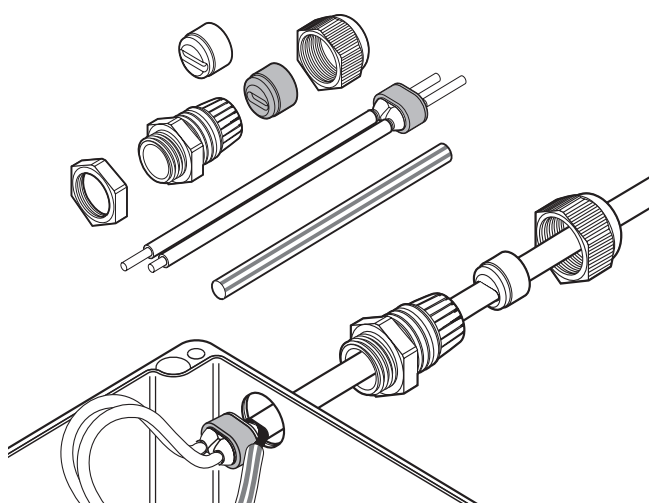

Cold applied connection kit

PRODUCT OVERVIEW

This connection kit is designed for terminating all nVent RAYCHEM BTV, QTVR, XTV, KTV, HTV and VPL industrial parallel heating cables to a junction box, whilst maintaining electrical insulation of the heating cable conductors and core. It is approved for use in hazardous areas.

The core sealing boot does not require a heat gun or torch for the installation (no hot work permit necessary). The non-curing sealant (silicone free) allows easy installation and facilitates maintenance purposes.

Two grommets supplied in this kit enable the gland to maintain optimum sealing under various ambient conditions. An additional locknut is provided for unthreaded entries.

Application

Connection kit for BTV, QTVR, XTV, KTV, HTV and VPL parallel heating cables.

Kit contents

1 gland, 2 grommets, 1 locknut, 1 core sealer, 1 green/yellow tube, 1 installation instruction (multilingual)

PRODUCT SPECIFICATION

| | |
|-----------------------------------|--------------|
| Type | Cold applied |
| Thread size | M25 x 1.5 |
| Min. ambient temperature | -55°C |
| Max. exposure temperature (gland) | 110°C |