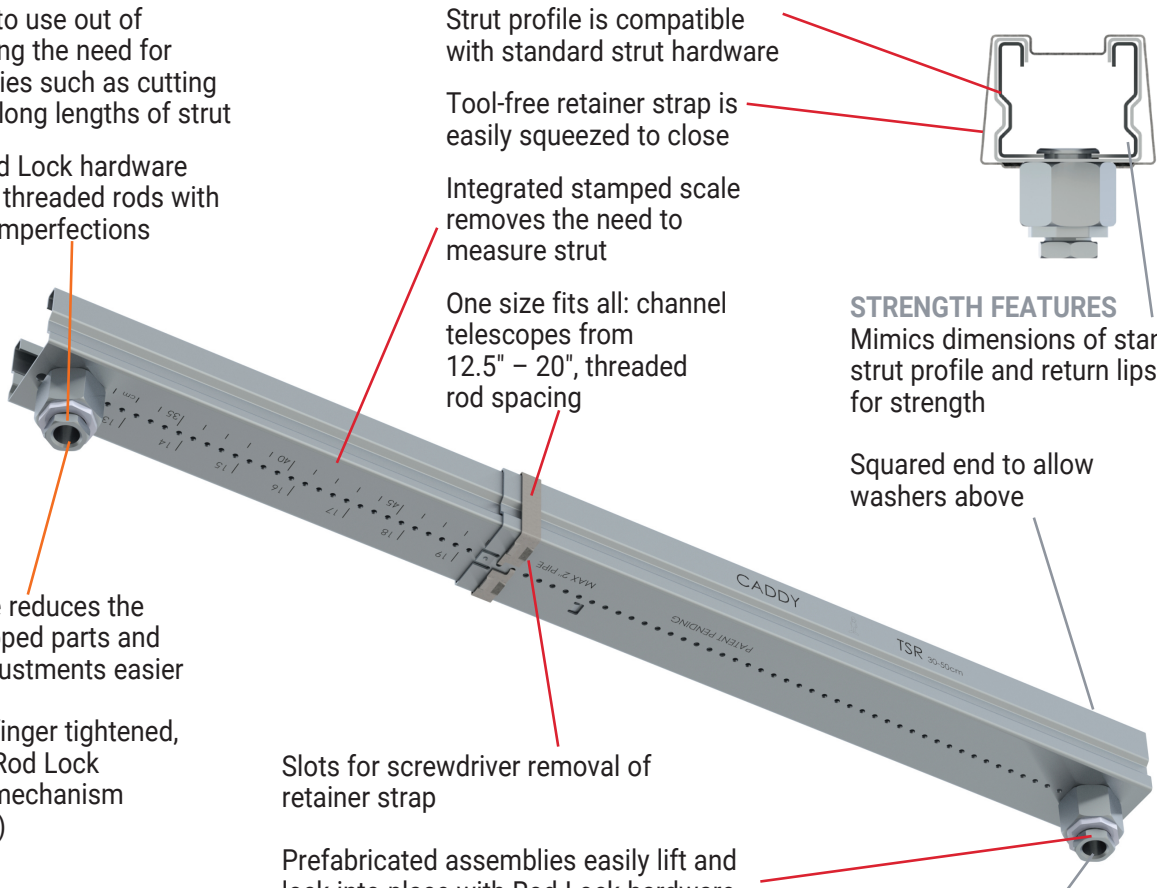

Captive hardware reduces the likelihood of dropped parts and makes height adjustments easier

Lock nut can be finger tightened, disengaging the Rod Lock "push-to-install" mechanism (after installation)

The color of the line corresponds to the larger goal of each feature:

SAFETY FEATURES

FASTER INSTALL FEATURES

STRENGTH FEATURES

FASTER INSTALL FEATURES

Strut profile is compatible with standard strut hardware

Tool-free retainer strap is easily squeezed to close

Integrated stamped scale removes the need to measure strut

One size fits all: channel telescopes from 12.5" – 20", threaded rod spacing

Slots for screwdriver removal of retainer strap

Prefabricated assemblies easily lift and lock into place with Rod Lock hardware, helping save time and money

Compact box sizes simplify material handling and reduce clutter

STRENGTH FEATURES

Mimics dimensions of standard strut profile and return lips for strength

Squared end to allow washers above

Rod Lock hardware is available for $\frac{3}{8}$ " threaded rod to provide the required strength for the services being supported