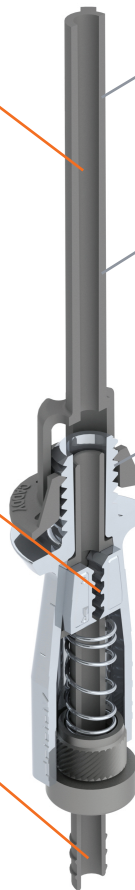

## FEATURES GUIDE

### EASE OF USE FEATURES

"Push-to-install" retaining nut simplifies installation

Engineered elongated retaining nut reduces unwanted sway of the trapeze during installation and provides higher stability

The outside of the housing is threaded for easy and secure attachment to the nut

nVent CADDY Speed Link is lighter, faster to install, easier to transport and generates less waste than alternative hanging methods

Two tool-free locking devices are available for three wire sizes:

- SLS2 compatible with 1.5mm and 2mm wire
- SLS3 compatible with 3mm wire

Similar housing style creates a consistent look when used in projects alongside the Speed Link SLK System