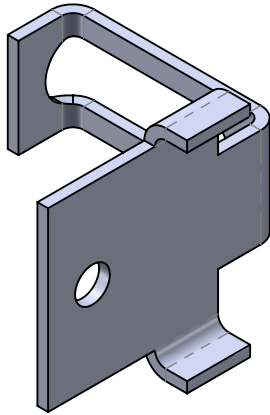

# CABS-RV (549480)

HM6-16mm

**WARNING:**

1. nVent products shall be installed and used only as indicated in nVent product instruction sheets and training materials. Instruction sheets are available at [www.nVent.com](http://www.nVent.com) and from your nVent customer service representative.
2. nVent products must never be used for a purpose other than the purpose for which they were designed or in a manner that exceeds specified load ratings.
3. All instructions must be completely followed to ensure proper and safe installation and performance.
4. Improper installation, misuse, misapplication or other failure to completely follow nVent's instructions and warnings may cause product malfunction, property damage, serious bodily injury and/or death, and void your warranty.