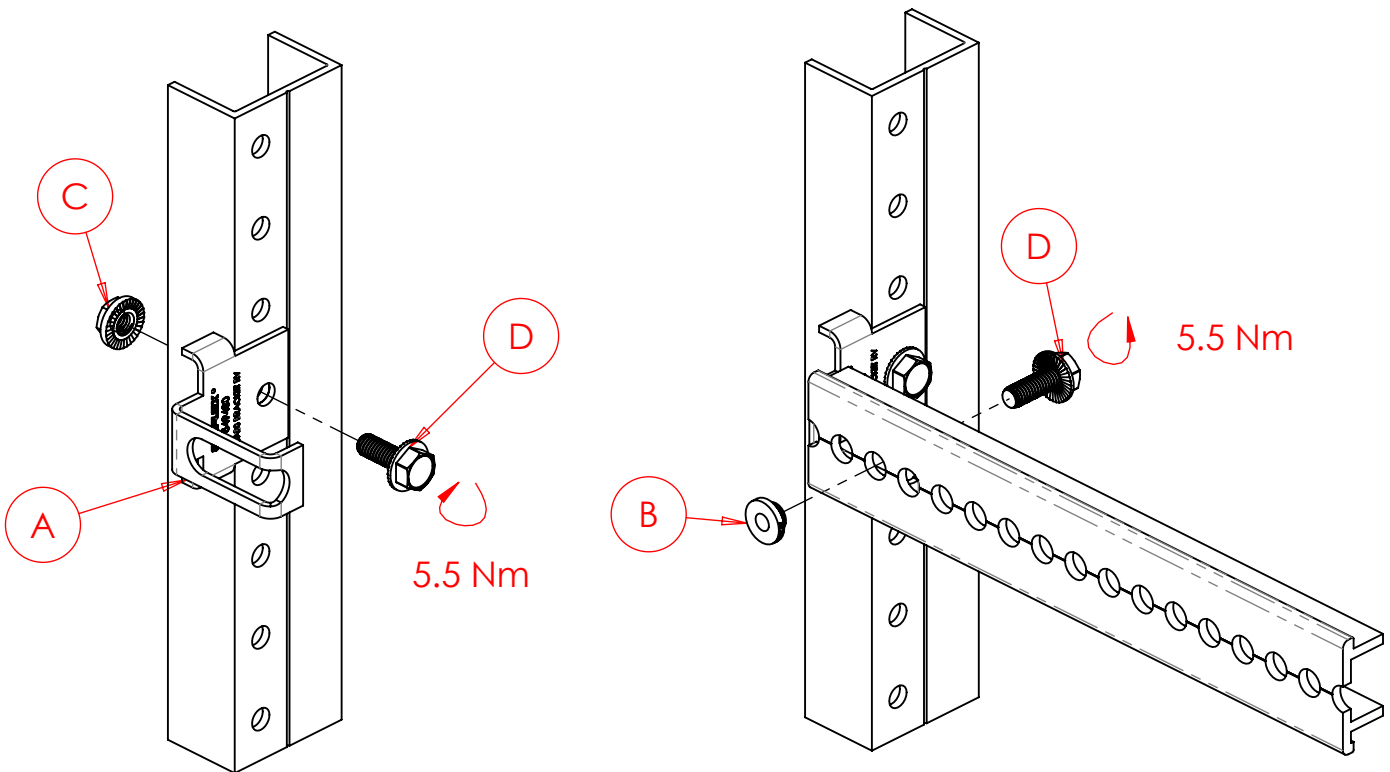

# CABS-RV (549480)

HM6-16mm

**WARNING:**

1. nVent products shall be installed and used only as indicated in nVent product instruction sheets and training materials. Instruction sheets are available at [www.nVent.com](http://www.nVent.com) and from your nVent customer service representative.
2. nVent products must never be used for a purpose other than the purpose for which they were designed or in a manner that exceeds specified load ratings.
3. All instructions must be completely followed to ensure proper and safe installation and performance.
4. Improper installation, misuse, misapplication or other failure to completely follow nVent's instructions and warnings may cause product malfunction, property damage, serious bodily injury and/or death, and void your warranty.