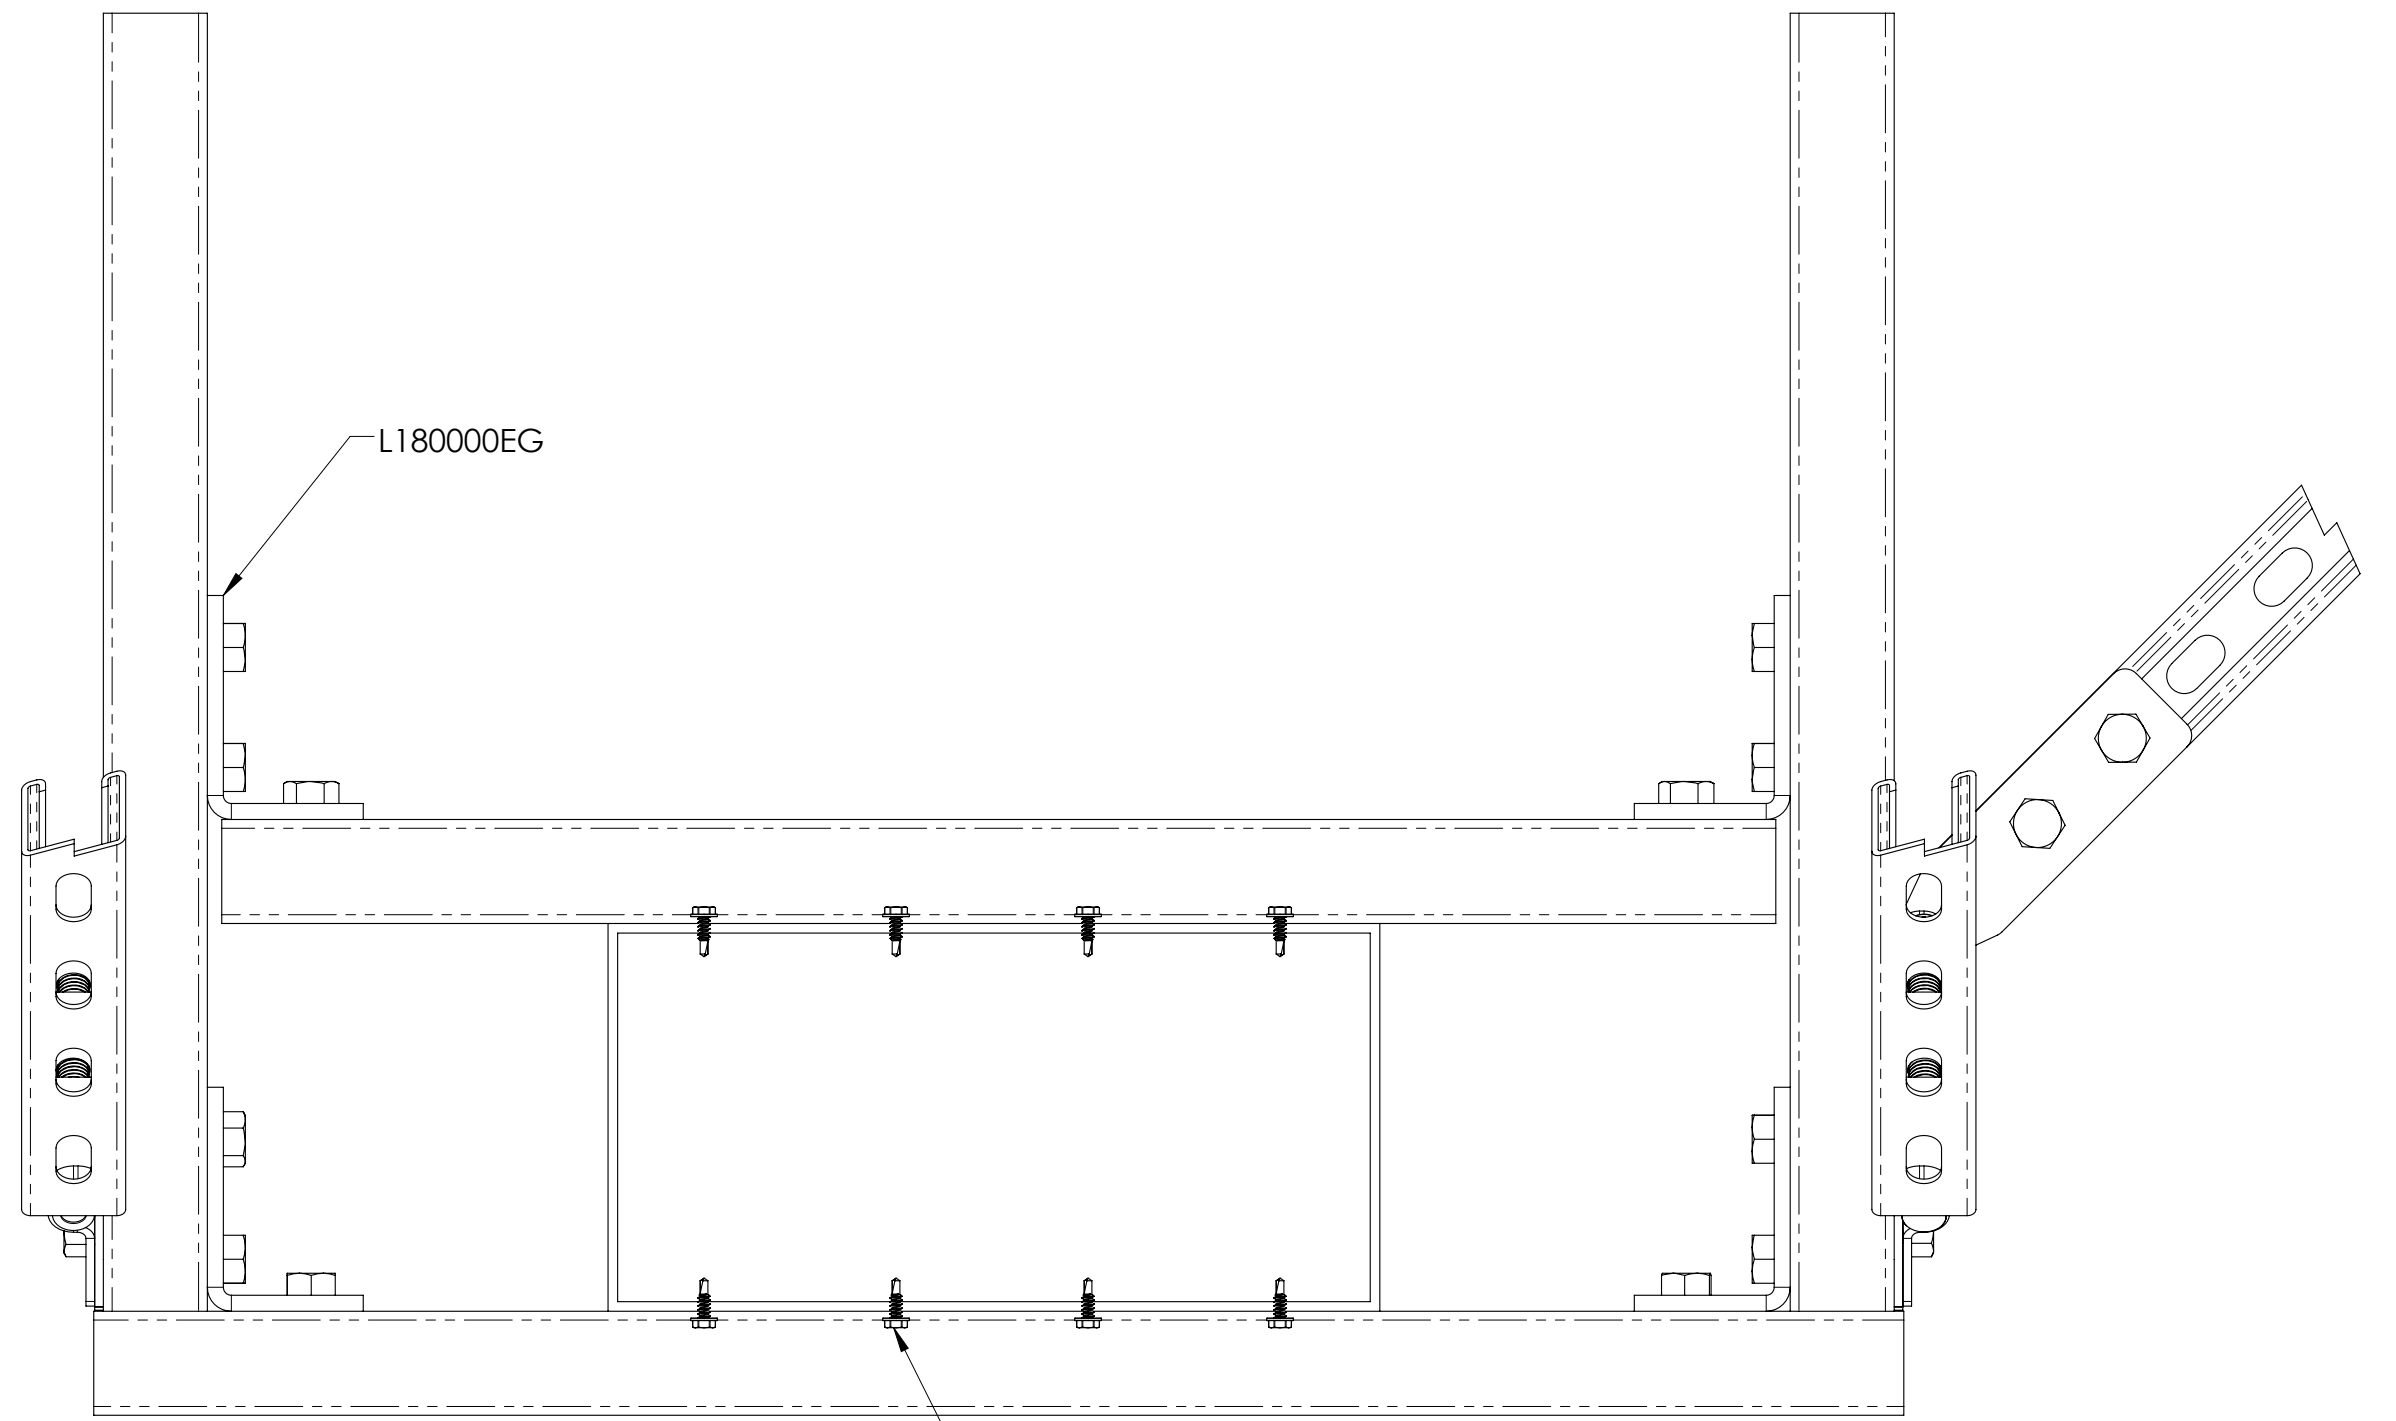

*CSBR1, CSBR2

#10 SELF TAPPING SCREWS
12" ON CENTER