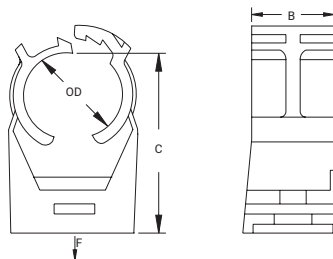

nVent CADDY SuperKlip

CONNECT AND PROTECT

Material: Xenoy®
Finish: -13 to 194°F

FEATURES

- Closes and locks automatically when the pipe, tube or cable is inserted
- One-piece clamp for fast and convenient installation
- Fasten with either wood screw, dual threaded screw with or without collar, nail with collar, threaded rod, mounting plate or shot-fire bracket

Part Number	Outer Diameter OD	Rigid Conduit Size	Pipe Size	Copper Tube Size	B	C	Static Load F
389017	0.31" – 0.37"	–	–	1/4"	1 1/16"	1 1/16"	30 lb
389018	0.37" – 0.46"	–	–	1/4"	1 1/16"	1 1/16"	33 lb
389001	0.46" – 0.56"	–	–	3/8"	9/16"	1 3/16"	35 lb
389002	0.56" – 0.66"	–	–	1/2"	9/16"	1 3/16"	40 lb
389003	0.66" – 0.77"	3/8"	3/8"	5/8"	5/8"	1 13/32"	43 lb
389004	0.77" – 0.86"	1/2"	1/2"	–	5/8"	1 9/16"	50 lb
389005	0.86" – 0.98"	–	–	3/4"	2 1/32"	1 5/8"	48 lb
389006	0.98" – 1.09"	3/4"	3/4"	–	1 1/16"	1 3/4"	54 lb
389007	1.09" – 1.23"	–	–	1"	1 1/16"	1 15/16"	58 lb
389008	1.23" – 1.40"	1"	1"	1 1/4"	1 1/16"	2 1/8"	67 lb
389009	1.40" – 1.56"	–	–	1 1/4"	1 1/16"	2 5/16"	72 lb
389011	1.56" – 1.71"	1 1/4"	1 1/4"	1 1/2"	3/4"	2 1/2"	80 lb
389012	1.83" – 2.00"	1 1/2"	1 1/2"	–	3/4"	2 7/8"	84 lb
389013	2.00" – 2.19"	–	–	2"	2 5/32"	3 3/32"	90 lb
389014	2.30" – 2.52"	2"	2"	–	1 3/16"	3 15/32"	92 lb